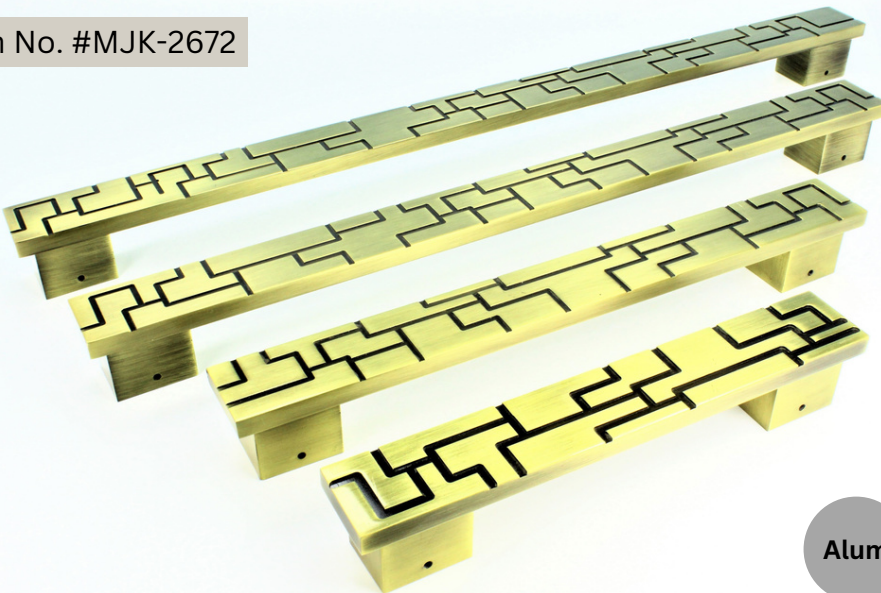

Brass

C.

Item No. #MJK-1514

Brass

D.

Handle Size (LxHxW)

C to C

A SIZE: 200mm X 32mm X 100mm 560mm

B SIZE: 380mm X 32mm X 100mm 160mm

C SIZE: 150mm X 30mm X 80mm 96mm

D SIZE: 220mm X 58mm X 100mm 160mm

Item No. #MJK-2673

Alum

Handle Size	C to C
SIZE: 610mm X 44mm X 38mm	560mm
SIZE: 510mm X 44mm X 38mm	450mm
SIZE: 355mm X 44mm X 38mm	300mm
SIZE: 255mm X 44mm X 38mm	200mm

Item No. #MJK-2672

Alum

Handle Size	C to C
SIZE: 610MM X 44MM X 38MM	560MM
SIZE: 510MM X 44MM X 38MM	450MM
SIZE: 355MM X 44MM X 38MM	300MM
SIZE: 255MM X 44MM X 38MM	200MM

Item No. #MJK-2674

Alum

Handle Size	C to C
SIZE: 610mm X 44mm X 38mm	560mm
SIZE: 510mm X 44mm X 38mm	450mm
SIZE: 355mm X 44mm X 38mm	300mm
SIZE: 255mm X 44mm X 38mm	200mm