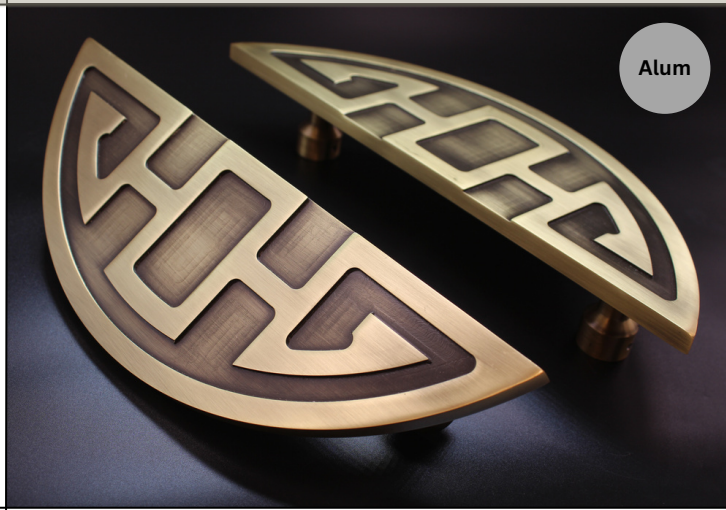

PRODUCT CODE: #MJK-2662

Handle Size	C to C
SIZE: 300mm X 55mm X 100mm	203mm

PRODUCT CODE: #MJK-2665

Handle Size	C to C
SIZE: 198mm X 35mm X 100mm	160mm

PRODUCT CODE: #MJK-2664

Handle Size	C to C
SIZE: 150mm X 30mm X 76mm	96mm

PRODUCT CODE: #MJK-2663

Handle Size	C to C
SIZE: 300mm X 55mm X 100mm	203mm