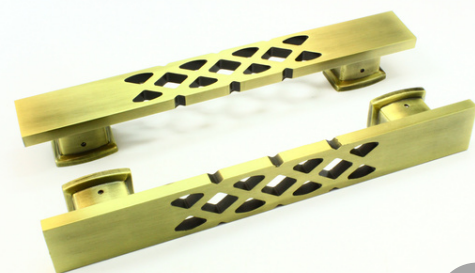

Item No. #MJK-2672

Alum

Handle Size	C to C
SIZE: 610MM X 44MM X 38MM	560MM
SIZE: 510MM X 44MM X 38MM	450MM
SIZE: 355MM X 44MM X 38MM	300MM
SIZE: 255MM X 44MM X 38MM	200MM

Item No. #MJK-2674

Alum

Handle Size	C to C
SIZE: 610mm X 44mm X 38mm	560mm
SIZE: 510mm X 44mm X 38mm	450mm
SIZE: 355mm X 44mm X 38mm	300mm
SIZE: 255mm X 44mm X 38mm	200mm

CNC Machined Aluminium Door Handle

Available In:

- Single / Back to Back Fittings.
- Standard / Customizable Finish.
- Designs & Sizes as per your choice.

Item No.: #MJK-2393

Alum

Item No.: #MJK-2392

Alum

Item No.: #MJK-2396

Alum

Item No.: #MJK-2394

Alum

Item No.: #MJK-2397

Alum

Item No.: #MJK-2389

Alum

Item No.: #MJK-2398

Alum

Item No.: #MJK-2391

Alum

Item No.: #MJK-2386

Alum

Item No.: #MJK-2390.1

Alum

Item No.: #MJK-2388