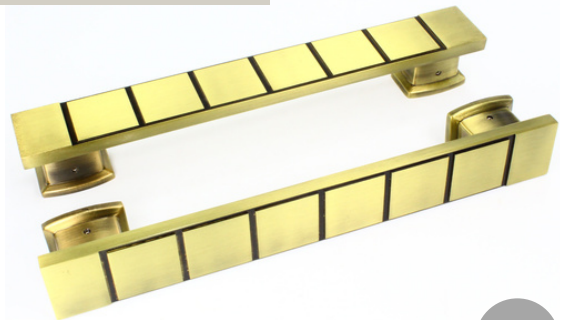

Item No. #MJK-2672

Alum

Handle Size	C to C
SIZE: 610MM X 44MM X 38MM	560MM
SIZE: 510MM X 44MM X 38MM	450MM
SIZE: 355MM X 44MM X 38MM	300MM
SIZE: 255MM X 44MM X 38MM	200MM

Item No. #MJK-2674

Alum

Handle Size	C to C
SIZE: 610mm X 44mm X 38mm	560mm
SIZE: 510mm X 44mm X 38mm	450mm
SIZE: 355mm X 44mm X 38mm	300mm
SIZE: 255mm X 44mm X 38mm	200mm

CNC Machined Aluminium Door Handle

Available In:

- Single / Back to Back Fittings.
- Standard / Customizable Finish.
- Designs & Sizes as per your choice.

Item No.: #MJK-2393

Alum

Item No.: #MJK-2392

Alum

Item No.: #MJK-2396