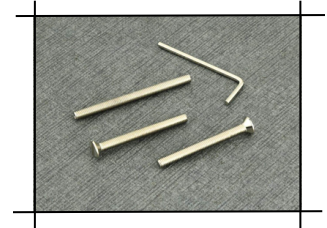

B SIZE: 380mm X 32mm X 100mm 160mm

C SIZE: 150mm X 30mm X 80mm 96mm

D SIZE: 220mm X 58mm X 100mm 160mm

Item No. #MJK-2673

Alum

Handle Size	C to C
SIZE: 610mm X 44mm X 38mm	560mm
SIZE: 510mm X 44mm X 38mm	450mm
SIZE: 355mm X 44mm X 38mm	300mm
SIZE: 255mm X 44mm X 38mm	200mm

Item No. #MJK-2672

Alum

Handle Size	C to C
SIZE: 610MM X 44MM X 38MM	560MM
SIZE: 510MM X 44MM X 38MM	450MM
SIZE: 355MM X 44MM X 38MM	300MM
SIZE: 255MM X 44MM X 38MM	200MM

Item No. #MJK-2674

Alum

Handle Size	C to C
SIZE: 610mm X 44mm X 38mm	560mm
SIZE: 510mm X 44mm X 38mm	450mm
SIZE: 355mm X 44mm X 38mm	300mm
SIZE: 255mm X 44mm X 38mm	200mm

CNC Machined Aluminium Door Handle

Available In:

- Single / Back to Back Fittings.
- Standard / Customizable Finish.
- Designs & Sizes as per your choice.

Item No.: #MJK-2393

Alum

Item No.: #MJK-2392

Alum

Item No.: #MJK-2396