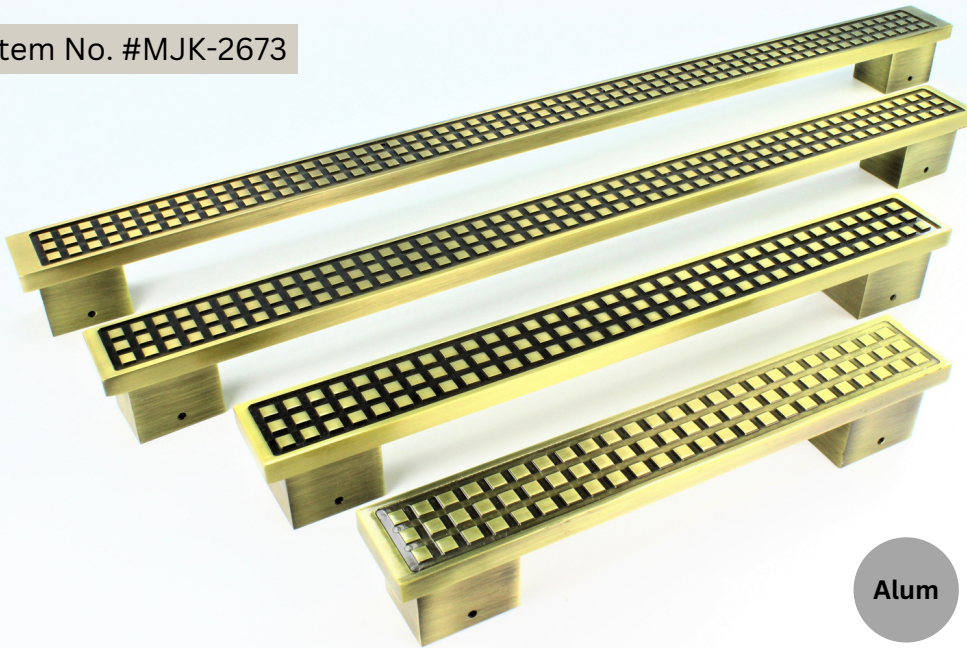

SIZE: 35mm x 50mm x 35mm -

Item No. : #DH-101

Brass

A.

Item No. #DH-107

Brass

B.

Item No. #DH-106

Brass

C.

Item No. #MJK-1514

Brass

D.

Handle Size (LxHxW)

C to C

A SIZE: 200mm X 32mm X 100mm 560mm

B SIZE: 380mm X 32mm X 100mm 160mm

C SIZE: 150mm X 30mm X 80mm 96mm

D SIZE: 220mm X 58mm X 100mm 160mm

Item No. #MJK-2673

Alum

Handle Size	C to C
SIZE: 610mm X 44mm X 38mm	560mm
SIZE: 510mm X 44mm X 38mm	450mm
SIZE: 355mm X 44mm X 38mm	300mm
SIZE: 255mm X 44mm X 38mm	200mm