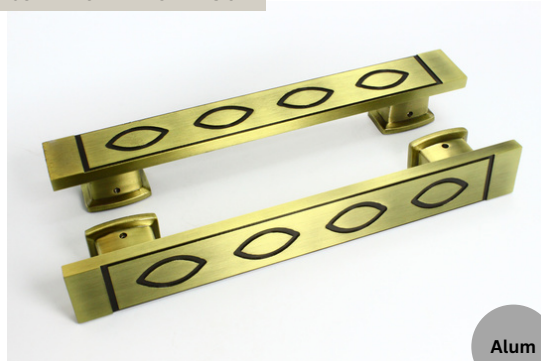

Item No.: #MJK-2391

Alum