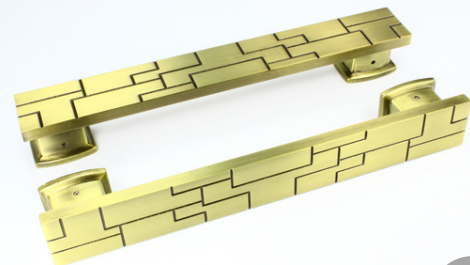

B SIZE: 380mm X 32mm X 100mm 160mm

C SIZE: 150mm X 30mm X 80mm 96mm

D SIZE: 220mm X 58mm X 100mm 160mm

Item No. #MJK-2673

Alum

Handle Size	C to C
SIZE: 610mm X 44mm X 38mm	560mm
SIZE: 510mm X 44mm X 38mm	450mm
SIZE: 355mm X 44mm X 38mm	300mm
SIZE: 255mm X 44mm X 38mm	200mm

Item No. #MJK-2672

Alum

Handle Size	C to C
SIZE: 610MM X 44MM X 38MM	560MM
SIZE: 510MM X 44MM X 38MM	450MM
SIZE: 355MM X 44MM X 38MM	300MM
SIZE: 255MM X 44MM X 38MM	200MM

Item No. #MJK-2674

Alum

Handle Size	C to C
SIZE: 610mm X 44mm X 38mm	560mm
SIZE: 510mm X 44mm X 38mm	450mm
SIZE: 355mm X 44mm X 38mm	300mm
SIZE: 255mm X 44mm X 38mm	200mm

CNC Machined Aluminium Door Handle

Available In:

- Single / Back to Back Fittings.
- Standard / Customizable Finish.
- Designs & Sizes as per your choice.

Item No.: #MJK-2393

Alum

Item No.: #MJK-2392

Alum

Item No.: #MJK-2396

Alum

Item No.: #MJK-2394

Alum

Item No.: #MJK-2397

Alum

Item No.: #MJK-2389

Alum

Item No.: #MJK-2398