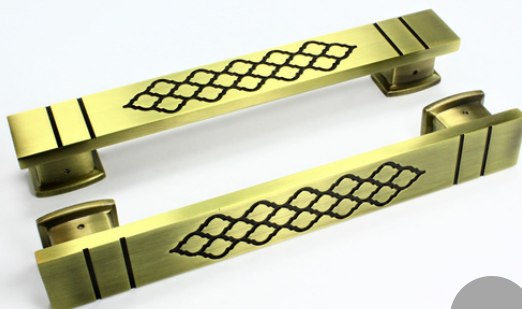

B SIZE: 380mm X 32mm X 100mm 160mm

C SIZE: 150mm X 30mm X 80mm 96mm

D SIZE: 220mm X 58mm X 100mm 160mm

Item No. #MJK-2673

Alum

Handle Size	C to C
SIZE: 610mm X 44mm X 38mm	560mm
SIZE: 510mm X 44mm X 38mm	450mm
SIZE: 355mm X 44mm X 38mm	300mm
SIZE: 255mm X 44mm X 38mm	200mm

Item No. #MJK-2672

Alum

Handle Size	C to C
SIZE: 610MM X 44MM X 38MM	560MM
SIZE: 510MM X 44MM X 38MM	450MM
SIZE: 355MM X 44MM X 38MM	300MM
SIZE: 255MM X 44MM X 38MM	200MM

Item No. #MJK-2674

Alum

Handle Size	C to C
SIZE: 610mm X 44mm X 38mm	560mm
SIZE: 510mm X 44mm X 38mm	450mm
SIZE: 355mm X 44mm X 38mm	300mm
SIZE: 255mm X 44mm X 38mm	200mm

CNC Machined Aluminium Door Handle

Available In:

- Single / Back to Back Fittings.
- Standard / Customizable Finish.
- Designs & Sizes as per your choice.

Item No.: #MJK-2393

Alum

Item No.: #MJK-2392

Alum

Item No.: #MJK-2396

Alum

Item No.: #MJK-2394

Alum

Item No.: #MJK-2397

Alum

Item No.: #MJK-2389

Alum

Item No.: #MJK-2398