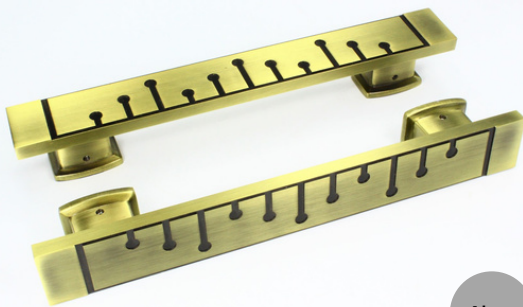

B SIZE: 380mm X 32mm X 100mm 160mm

C SIZE: 150mm X 30mm X 80mm 96mm

D SIZE: 220mm X 58mm X 100mm 160mm

Item No. #MJK-2673

Alum

Handle Size	C to C
SIZE: 610mm X 44mm X 38mm	560mm
SIZE: 510mm X 44mm X 38mm	450mm
SIZE: 355mm X 44mm X 38mm	300mm
SIZE: 255mm X 44mm X 38mm	200mm

Item No. #MJK-2672

Alum

Handle Size	C to C
SIZE: 610MM X 44MM X 38MM	560MM
SIZE: 510MM X 44MM X 38MM	450MM
SIZE: 355MM X 44MM X 38MM	300MM
SIZE: 255MM X 44MM X 38MM	200MM

Item No. #MJK-2674

Alum

Handle Size	C to C
SIZE: 610mm X 44mm X 38mm	560mm
SIZE: 510mm X 44mm X 38mm	450mm
SIZE: 355mm X 44mm X 38mm	300mm
SIZE: 255mm X 44mm X 38mm	200mm

CNC Machined Aluminium Door Handle

Available In:

- Single / Back to Back Fittings.
- Standard / Customizable Finish.
- Designs & Sizes as per your choice.

Item No.: #MJK-2393

Alum

Item No.: #MJK-2392

Alum

Item No.: #MJK-2396