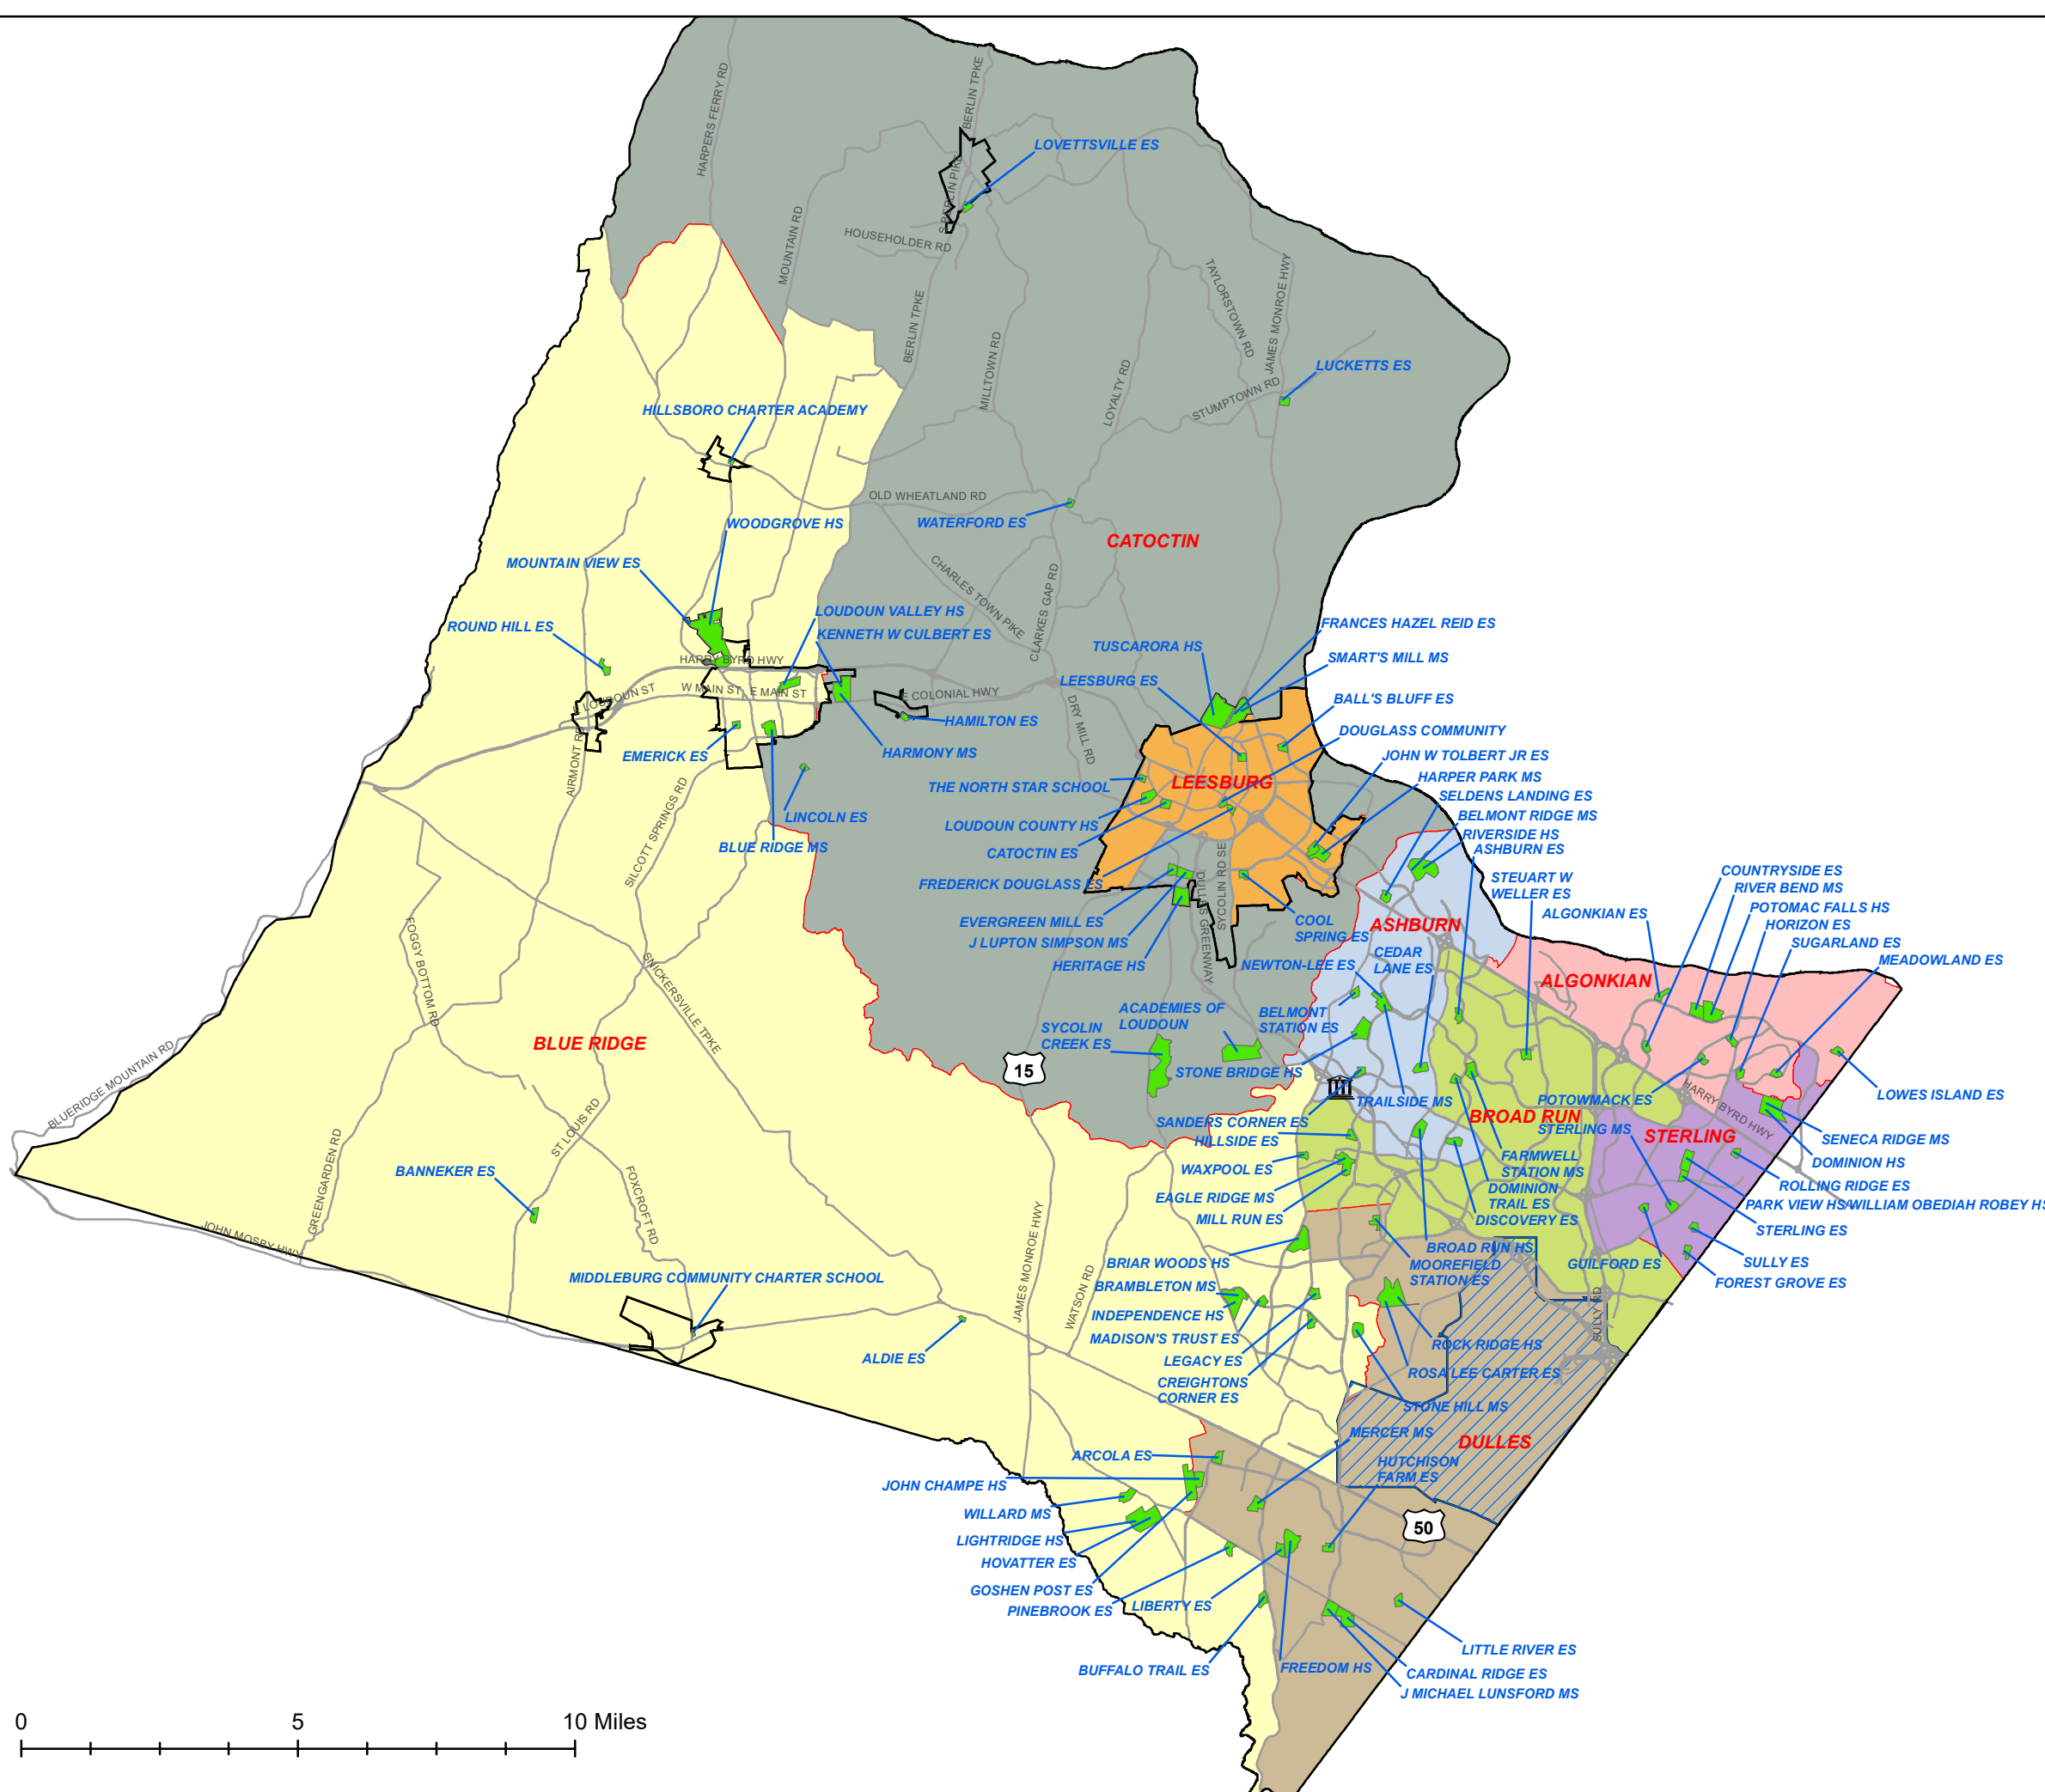

LOUDOUN COUNTY PUBLIC SCHOOLS

ELECTION DISTRICTS AND SITE LOCATIONS 2021

Legend

-  LCPS Administration Building
-  School Sites
-  Major Roads
-  Dulles International Airport
-  Towns
-  Algonkian District
-  Ashburn District
-  Blue Ridge District
-  Broad Run District
-  Catoctin District
-  Dulles District
-  Leesburg District
-  Sterling District