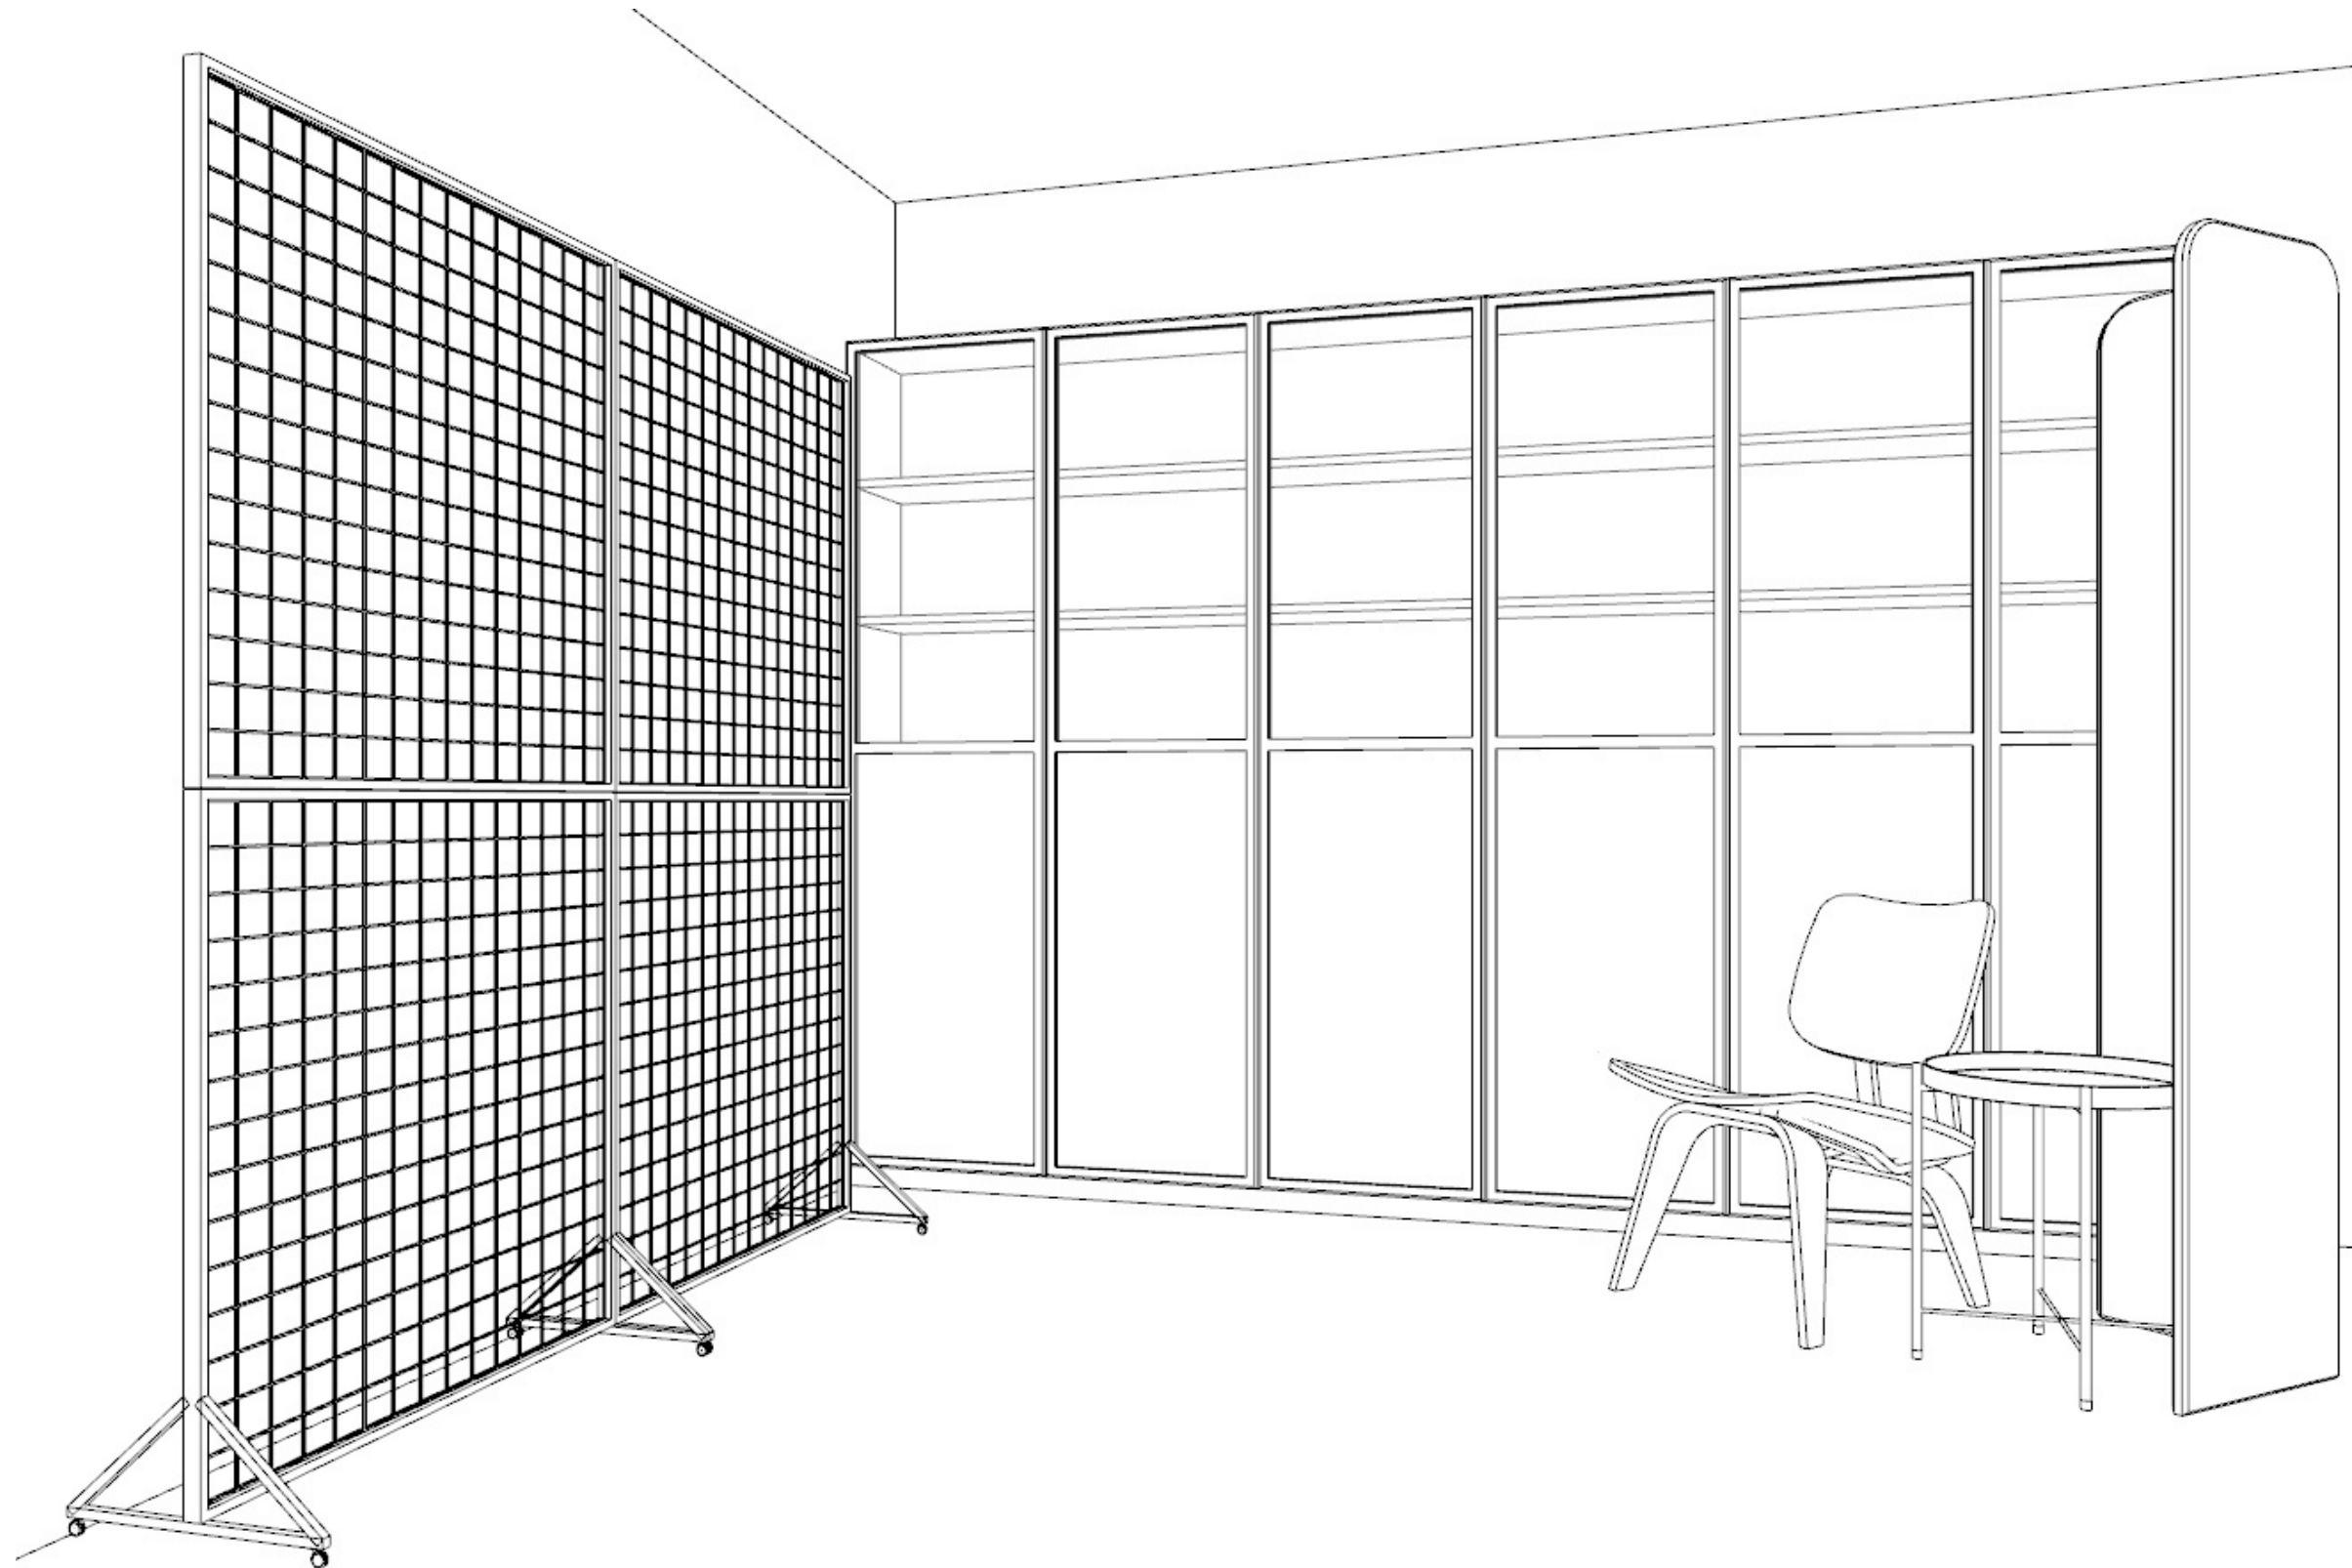

retail kit-of-parts

HARDGOODS | SOFTGOODS | SERVICE

BPSBC RETAIL & SERVICE PROVIDER KITS

HARDGOODS KIT:

- POS STATION
- WORK CHAIR
- SHELVING UNIT
- GRID WALL
- CORNER SHELF
- TWO-TIERED DISPLAY TABLE

SOFTGOODS KIT:

- POS STATION W/ DROP
- WORK CHAIR
- WARDROBE "BOX"
- GRID WALL
- CORNER SHELF
- TWO-TIERED DISPLAY TABLE

SERVICE PROVIDER KIT:

- CHAIR
- WARDROBE BASE
- GRID WALL
- CORNER SHELF
- TWO-TIERED DISPLAY TABLE

HARDGOODS SKETCH

HARDGOODS KIT:

- POS STATION
- WORK CHAIR
- SHELVING UNIT
- GRID WALL
- CORNER SHELF
- TWO-TIERED DISPLAY TABLE

SOFTGOODS SKETCH

SOFTGOODS KIT:

- POS STATION W/ DROP
- WORK CHAIR
- WARDROBE "BOX"
- GRID WALL
- CORNER SHELF
- TWO-TIERED DISPLAY TABLE

SERVICE-PROVIDER SKETCH

SERVICE PROVIDER KIT:

- CHAIR
- WARDROBE BASE
- GRID WALL
- CORNER SHELF
- TWO-TIERED DISPLAY TABLE

HARDGOODS | SOFTGOODS | SERVICE

POINT-OF-SALE +
WORK STATION KIT

KULLABERG
WORK CHAIR