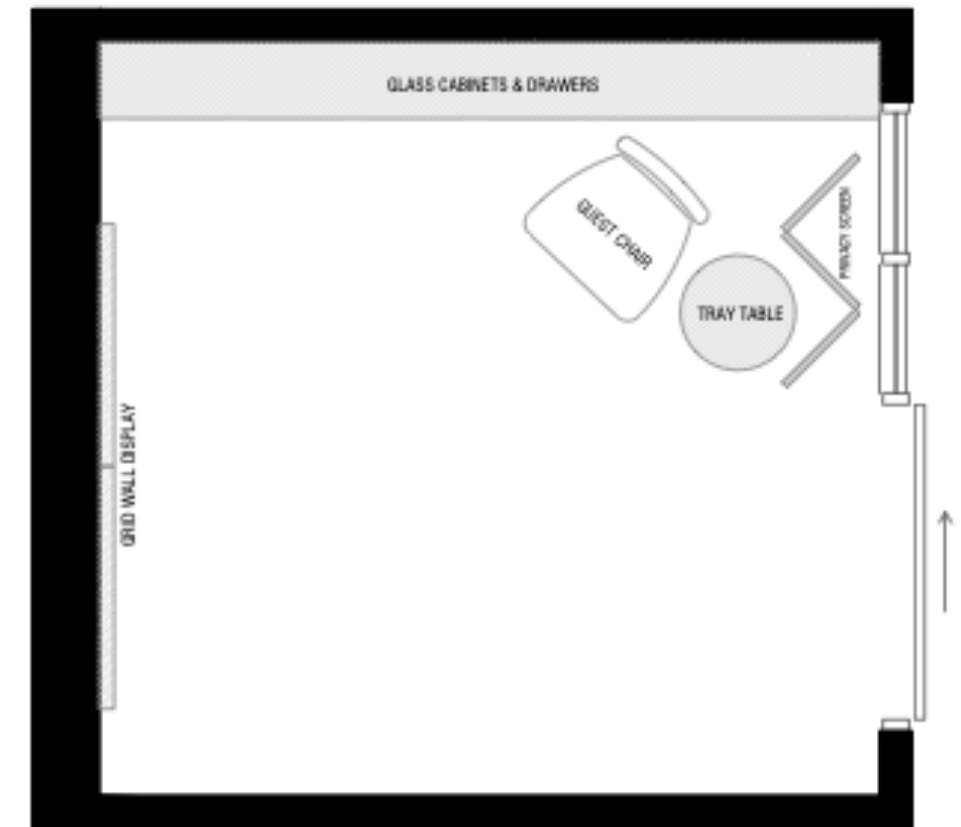

retail kit-of-parts

HARDGOODS | SOFTGOODS | SERVICE

BPSBC RETAIL & SERVICE PROVIDER KITS

HARDGOODS KIT:

- POS STATION
- WORK CHAIR
- SHELVING UNIT
- GRID WALL
- CORNER SHELF
- TWO-TIERED DISPLAY TABLE

SOFTGOODS KIT:

- POS STATION W/ DROP
- WORK CHAIR
- WARDROBE "BOX"
- GRID WALL
- CORNER SHELF
- TWO-TIERED DISPLAY TABLE

SERVICE PROVIDER KIT:

- CHAIR
- WARDROBE BASE
- GRID WALL
- CORNER SHELF
- TWO-TIERED DISPLAY TABLE

HARDGOODS SKETCH

HARDGOODS KIT:

- POS STATION
- WORK CHAIR
- SHELVING UNIT
- GRID WALL
- CORNER SHELF
- TWO-TIERED DISPLAY TABLE

SOFTGOODS SKETCH

SOFTGOODS KIT:

- POS STATION W/ DROP
- WORK CHAIR
- WARDROBE "BOX"
- GRID WALL
- CORNER SHELF
- TWO-TIERED DISPLAY TABLE

WINSOME
DROP-LEAF CART

RETAIL MERCHANDISING
DISPLAY KIT

IKEA PAX WARDROBE SYSTEM
*base wardrobe "box" provided by
BPSBC, members are responsible for
customizable inserts*

GRID WALL
DISPLAY

TWO-TIERED
TABLE DISPLAY