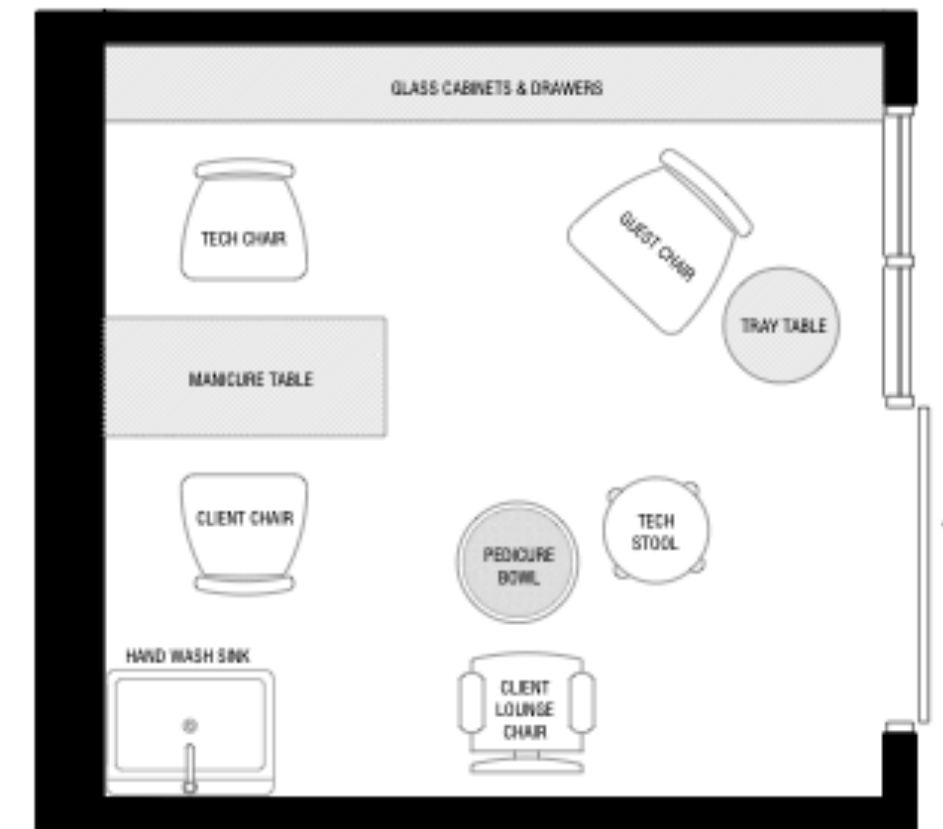

retail kit-of-parts

HARDGOODS | SOFTGOODS | SERVICE

BPSBC RETAIL & SERVICE PROVIDER KITS

HARDGOODS KIT:

- POS STATION
- WORK CHAIR
- SHELVING UNIT
- GRID WALL
- CORNER SHELF
- TWO-TIERED DISPLAY TABLE

SOFTGOODS KIT:

- POS STATION W/ DROP
- WORK CHAIR
- WARDROBE "BOX"
- GRID WALL
- CORNER SHELF
- TWO-TIERED DISPLAY TABLE

SERVICE PROVIDER KIT:

- CHAIR
- WARDROBE BASE
- GRID WALL
- CORNER SHELF
- TWO-TIERED DISPLAY TABLE

HARDGOODS SKETCH

HARDGOODS KIT:

- POS STATION
- WORK CHAIR
- SHELVING UNIT
- GRID WALL
- CORNER SHELF
- TWO-TIERED DISPLAY TABLE

SOFTGOODS SKETCH

SOFTGOODS KIT:

- POS STATION W/ DROP
- WORK CHAIR
- WARDROBE "BOX"
- GRID WALL
- CORNER SHELF
- TWO-TIERED DISPLAY TABLE

ENHET / TVÄLLEN
HANDWASH SINK

SHAMPOO
STATION

HARDGOODS | SOFTGOODS | SERVICE

equipment shown below is member-provided and shown for preliminary fit test purposes only

HAIR-WASH CHAIR

STYLIST CHAIR

MASSAGE TABLE