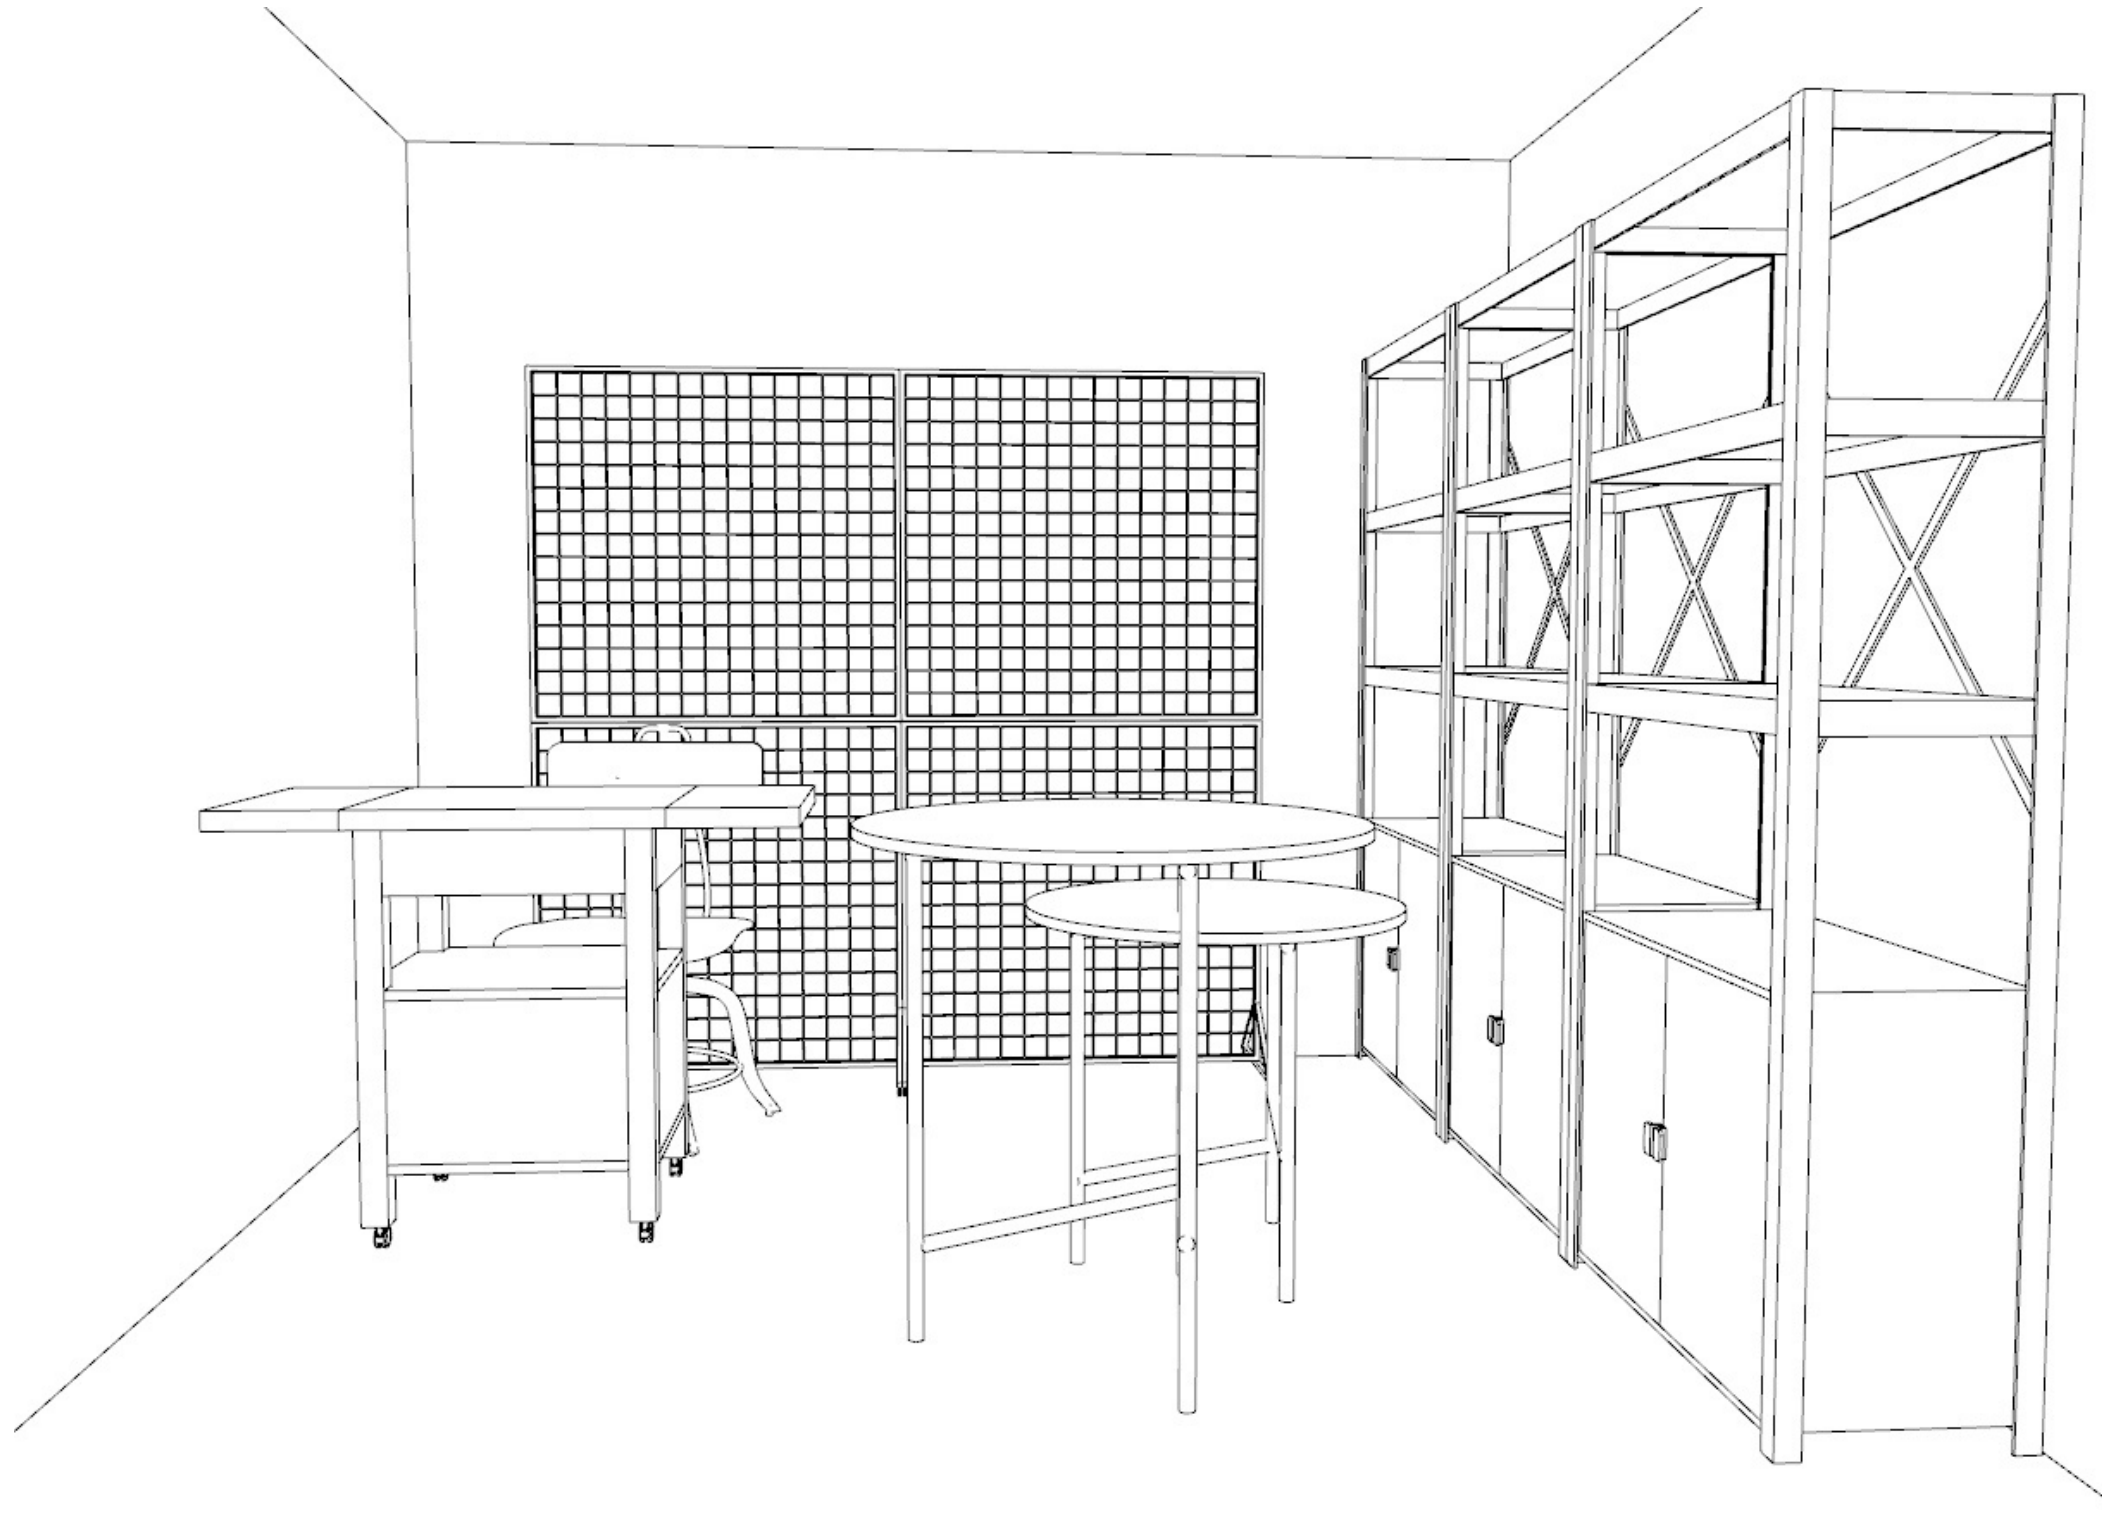

retail kit-of-parts

HARDGOODS | SOFTGOODS | SERVICE

BPSBC RETAIL & SERVICE PROVIDER KITS

HARDGOODS KIT:

- POS STATION
- WORK CHAIR
- SHELVING UNIT
- GRID WALL
- CORNER SHELF
- TWO-TIERED DISPLAY TABLE

SOFTGOODS KIT:

- POS STATION W/ DROP
- WORK CHAIR
- WARDROBE "BOX"
- GRID WALL
- CORNER SHELF
- TWO-TIERED DISPLAY TABLE

SERVICE PROVIDER KIT:

- CHAIR
- WARDROBE BASE
- GRID WALL
- CORNER SHELF
- TWO-TIERED DISPLAY TABLE

HARDGOODS SKETCH

HARDGOODS KIT:

- POS STATION
- WORK CHAIR
- SHELVING UNIT
- GRID WALL
- CORNER SHELF
- TWO-TIERED DISPLAY TABLE

SOFTGOODS SKETCH

SOFTGOODS KIT:

- POS STATION W/ DROP
- WORK CHAIR
- WARDROBE "BOX"
- GRID WALL
- CORNER SHELF
- TWO-TIERED DISPLAY TABLE

SERVICE-PROVIDER SKETCH

SERVICE PROVIDER KIT:

- CHAIR
- WARDROBE BASE
- GRID WALL
- CORNER SHELF
- TWO-TIERED DISPLAY TABLE

HARDGOODS | SOFTGOODS | SERVICE

POINT-OF-SALE +
WORK STATION KIT

KULLABERG
WORK CHAIR