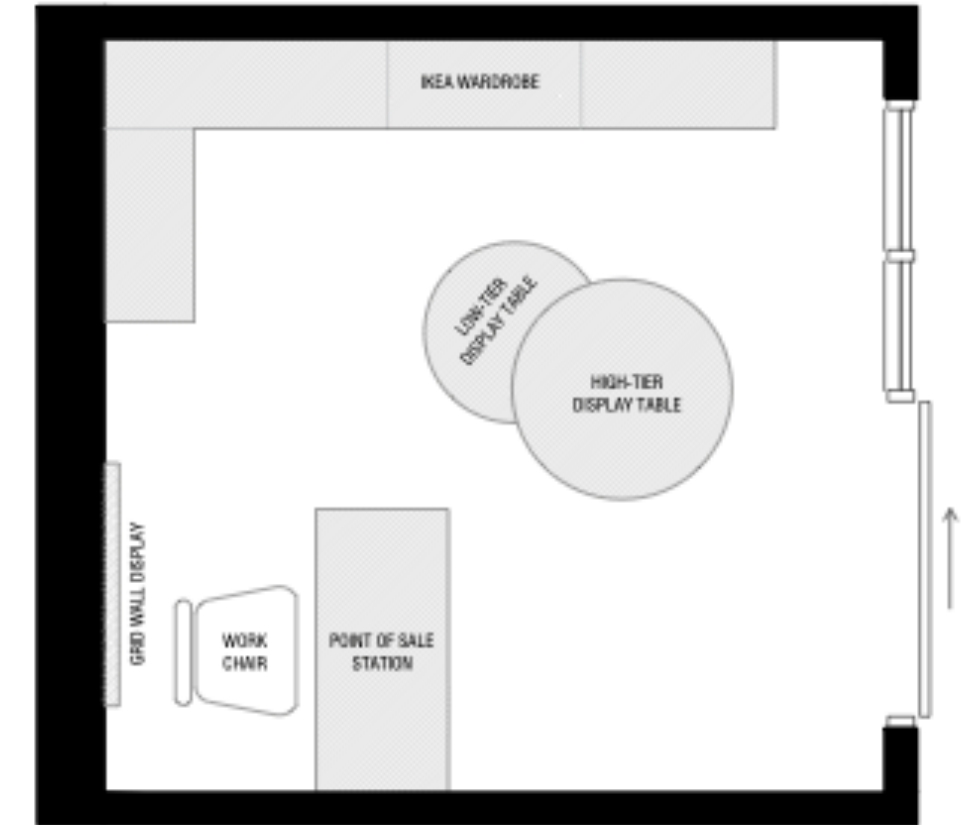

retail kit-of-parts

HARDGOODS | SOFTGOODS | SERVICE

BPSBC RETAIL & SERVICE PROVIDER KITS

HARDGOODS KIT:

- POS STATION
- WORK CHAIR
- SHELVING UNIT
- GRID WALL
- CORNER SHELF
- TWO-TIERED DISPLAY TABLE

SOFTGOODS KIT:

- POS STATION W/ DROP
- WORK CHAIR
- WARDROBE "BOX"
- GRID WALL
- CORNER SHELF
- TWO-TIERED DISPLAY TABLE

SERVICE PROVIDER KIT:

- CHAIR
- WARDROBE BASE
- GRID WALL
- CORNER SHELF
- TWO-TIERED DISPLAY TABLE

HARDGOODS SKETCH

HARDGOODS KIT:

- POS STATION
- WORK CHAIR
- SHELVING UNIT
- GRID WALL
- CORNER SHELF
- TWO-TIERED DISPLAY TABLE

SOFTGOODS SKETCH

SOFTGOODS KIT:

- POS STATION W/ DROP
- WORK CHAIR
- WARDROBE "BOX"
- GRID WALL
- CORNER SHELF
- TWO-TIERED DISPLAY TABLE

WINSOME
DROP-LEAF CART

RETAIL MERCHANDISING
DISPLAY KIT

IKEA PAX WARDROBE SYSTEM
*base wardrobe "box" provided by
BPSBC, members are responsible for
customizable inserts*

GRID WALL
DISPLAY

TWO-TIERED
TABLE DISPLAY