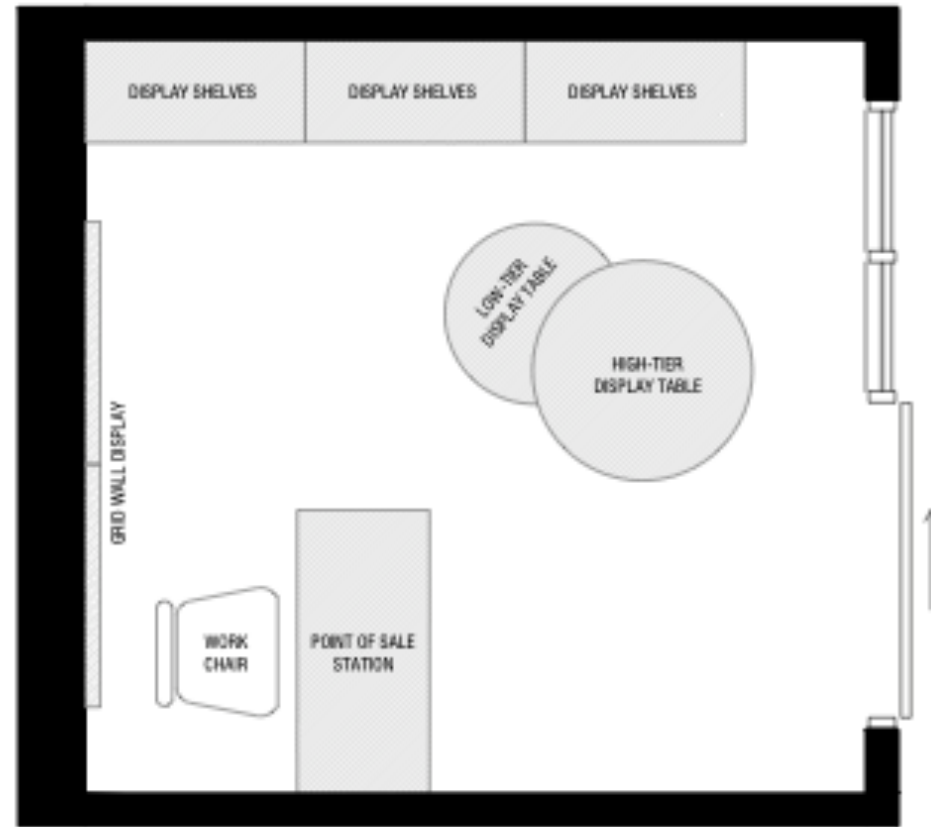

retail kit-of-parts

HARDGOODS | SOFTGOODS | SERVICE

BPSBC RETAIL & SERVICE PROVIDER KITS

HARDGOODS KIT:

- POS STATION
- WORK CHAIR
- SHELVING UNIT
- GRID WALL
- CORNER SHELF
- TWO-TIERED DISPLAY TABLE

SOFTGOODS KIT:

- POS STATION W/ DROP
- WORK CHAIR
- WARDROBE "BOX"
- GRID WALL
- CORNER SHELF
- TWO-TIERED DISPLAY TABLE

SERVICE PROVIDER KIT:

- CHAIR
- WARDROBE BASE
- GRID WALL
- CORNER SHELF
- TWO-TIERED DISPLAY TABLE

HARDGOODS SKETCH

HARDGOODS KIT:

- POS STATION
- WORK CHAIR
- SHELVING UNIT
- GRID WALL
- CORNER SHELF
- TWO-TIERED DISPLAY TABLE

SOFTGOODS SKETCH

SOFTGOODS KIT:

- POS STATION W/ DROP
- WORK CHAIR
- WARDROBE "BOX"
- GRID WALL
- CORNER SHELF
- TWO-TIERED DISPLAY TABLE

WINSOME
DROP-LEAF CART

RETAIL MERCHANDISING
DISPLAY KIT

IKEA PAX WARDROBE SYSTEM
*base wardrobe "box" provided by
BPSBC, members are responsible for
customizable inserts*

GRID WALL
DISPLAY

TWO-TIERED
TABLE DISPLAY