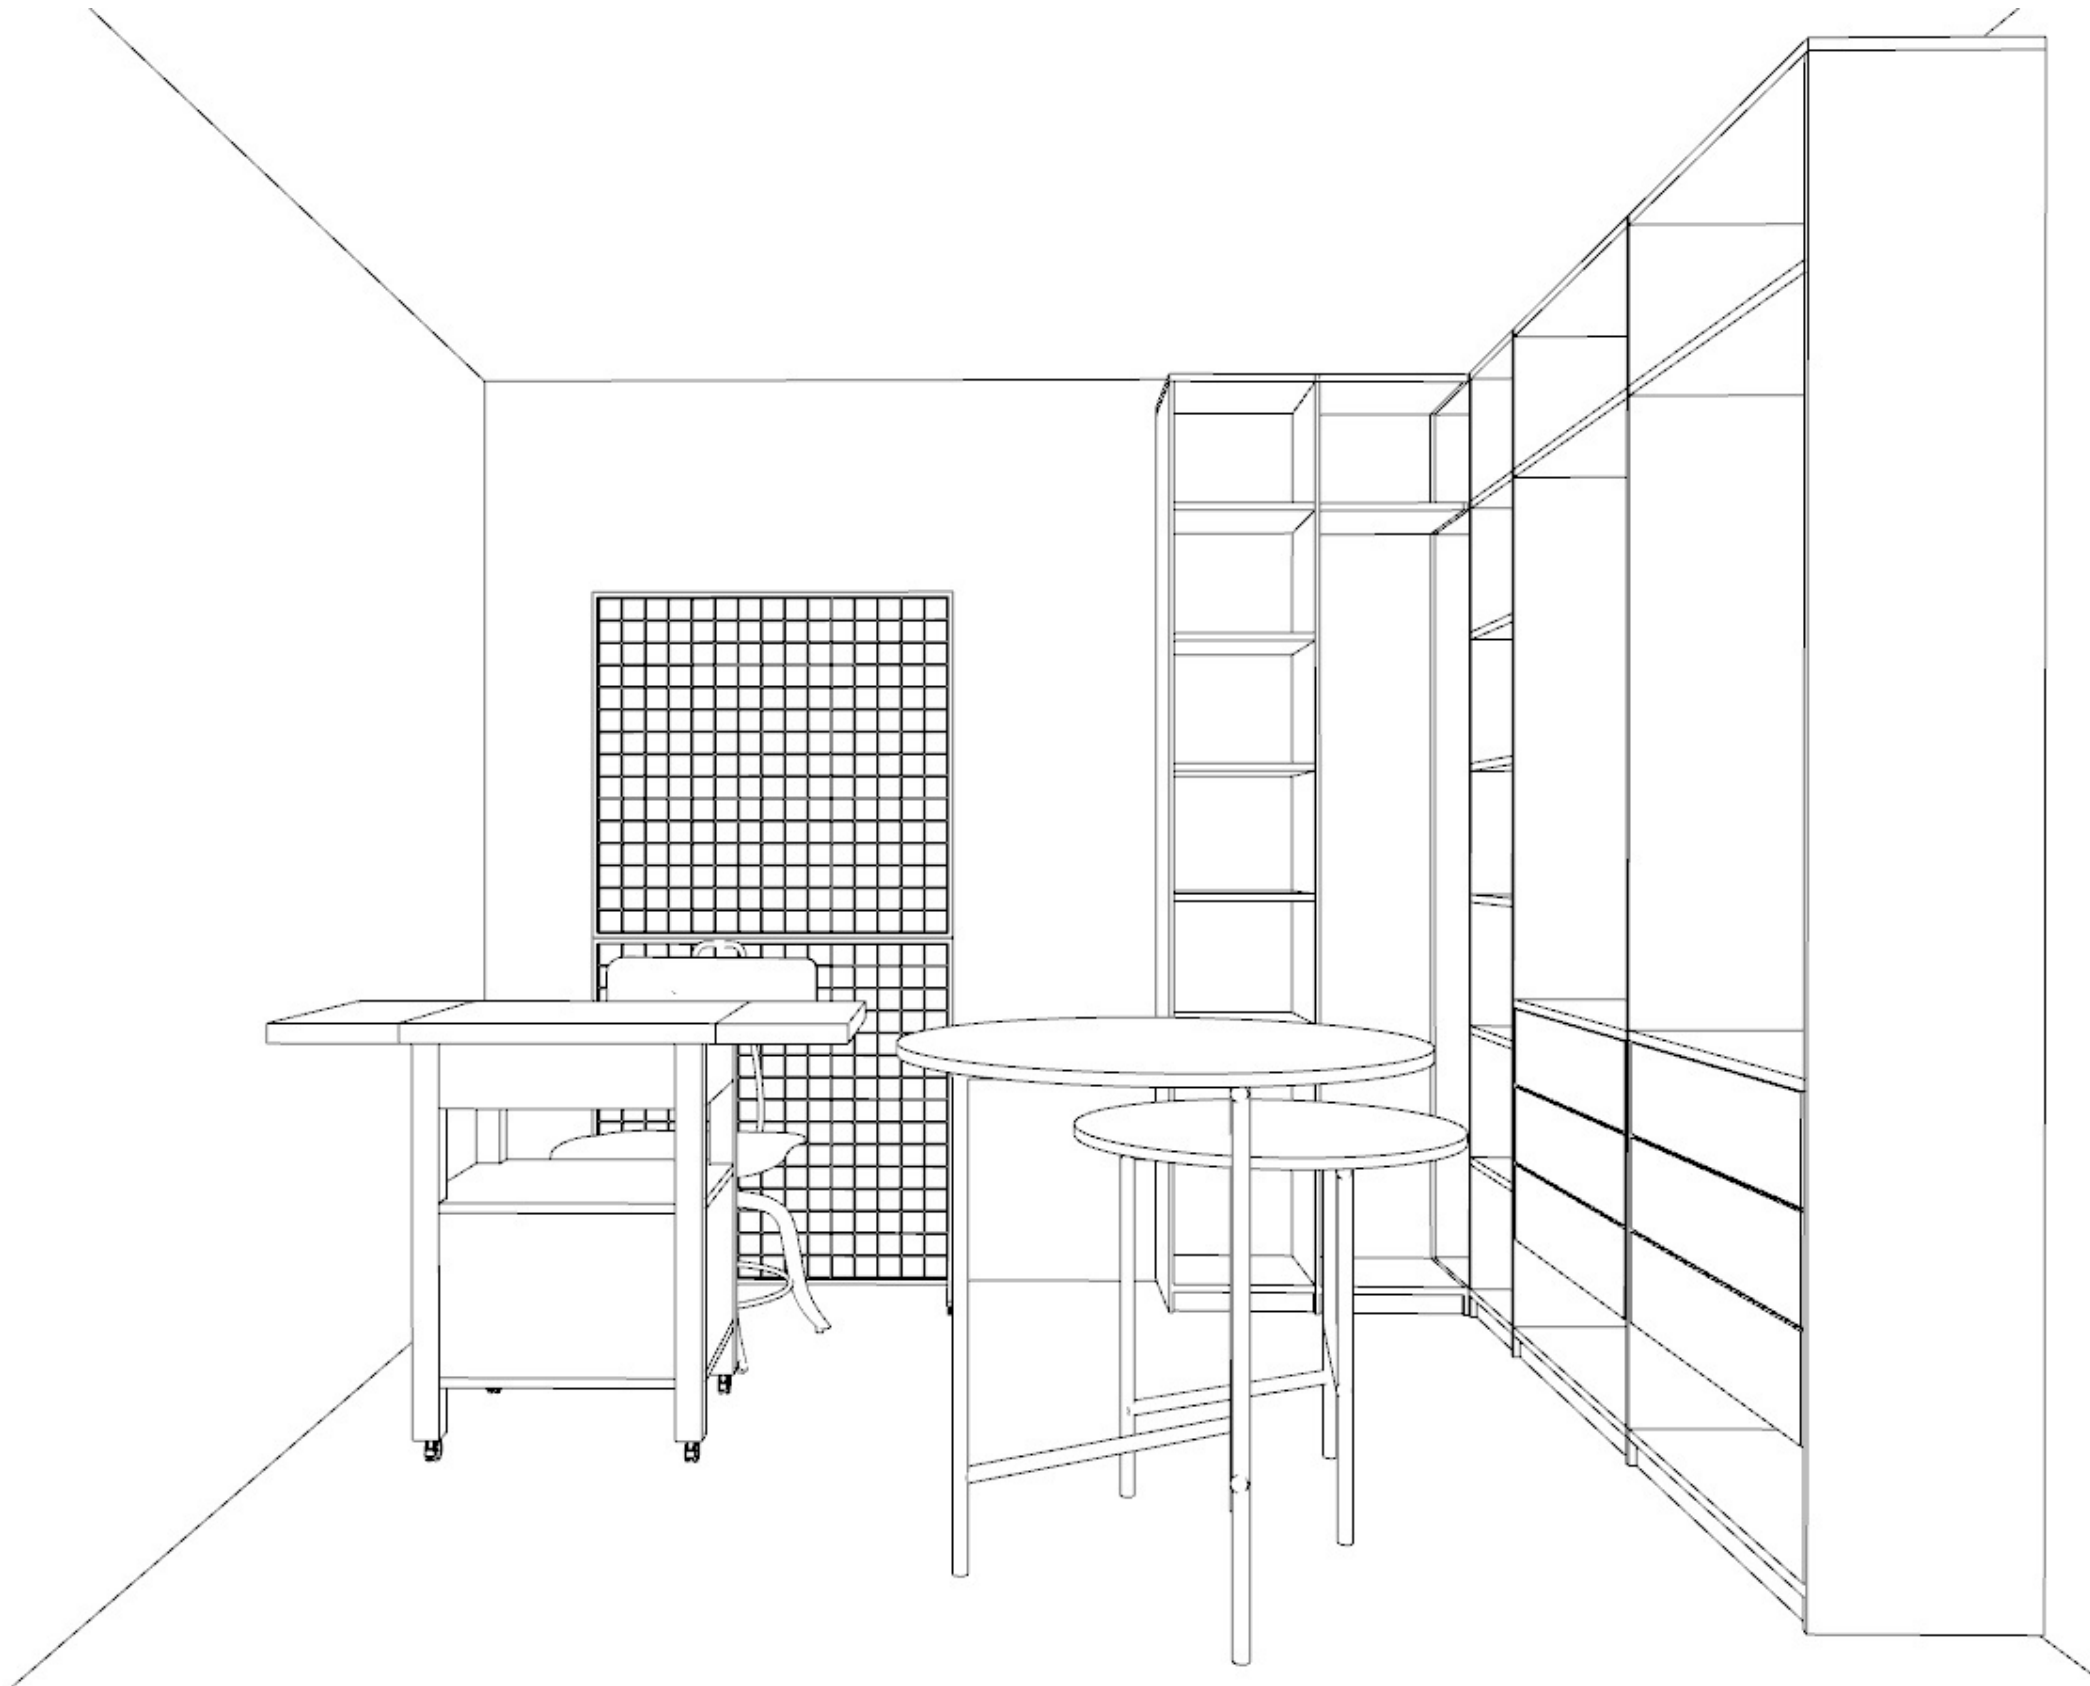

retail kit-of-parts

HARDGOODS | SOFTGOODS | SERVICE

BPSBC RETAIL & SERVICE PROVIDER KITS

HARDGOODS KIT:

- POS STATION
- WORK CHAIR
- SHELVING UNIT
- GRID WALL
- CORNER SHELF
- TWO-TIERED DISPLAY TABLE

SOFTGOODS KIT:

- POS STATION W/ DROP
- WORK CHAIR
- WARDROBE "BOX"
- GRID WALL
- CORNER SHELF
- TWO-TIERED DISPLAY TABLE

SERVICE PROVIDER KIT:

- CHAIR
- WARDROBE BASE
- GRID WALL
- CORNER SHELF
- TWO-TIERED DISPLAY TABLE

HARDGOODS SKETCH

HARDGOODS KIT:

- POS STATION
- WORK CHAIR
- SHELVING UNIT
- GRID WALL
- CORNER SHELF
- TWO-TIERED DISPLAY TABLE

SOFTGOODS SKETCH

SOFTGOODS KIT:

- POS STATION W/ DROP
- WORK CHAIR
- WARDROBE "BOX"
- GRID WALL
- CORNER SHELF
- TWO-TIERED DISPLAY TABLE

SERVICE-PROVIDER SKETCH

SERVICE PROVIDER KIT:

- CHAIR
- WARDROBE BASE
- GRID WALL
- CORNER SHELF
- TWO-TIERED DISPLAY TABLE

HARDGOODS | SOFTGOODS | SERVICE

POINT-OF-SALE +
WORK STATION KIT

KULLABERG
WORK CHAIR