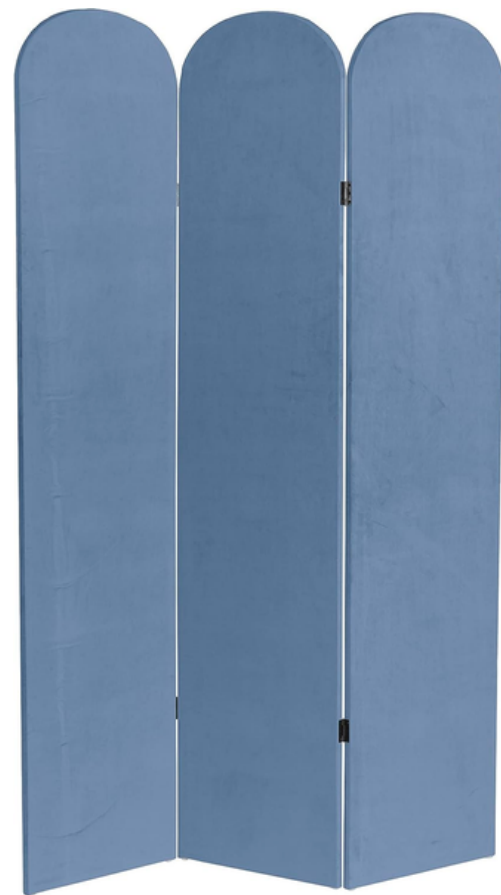

CLIENT EXPERIENCE KIT

ARCH
DIVIDER PANEL