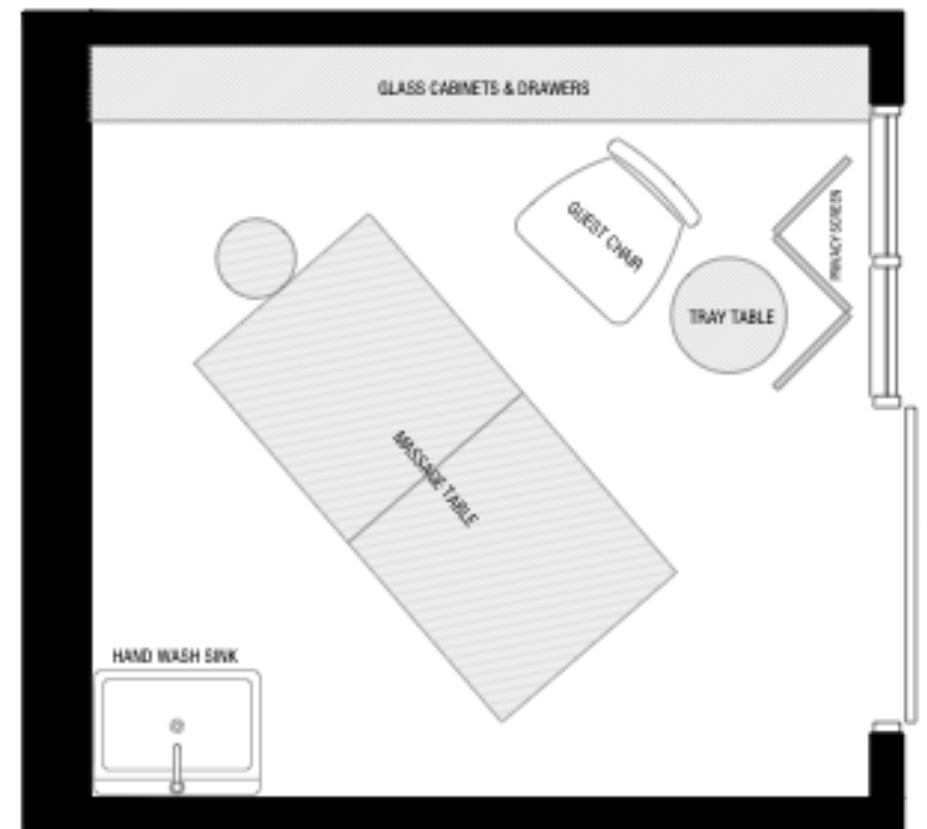

retail kit-of-parts

HARDGOODS | SOFTGOODS | SERVICE

BPSBC RETAIL & SERVICE PROVIDER KITS

HARDGOODS KIT:

- POS STATION
- WORK CHAIR
- SHELVING UNIT
- GRID WALL
- CORNER SHELF
- TWO-TIERED DISPLAY TABLE

SOFTGOODS KIT:

- POS STATION W/ DROP
- WORK CHAIR
- WARDROBE "BOX"
- GRID WALL
- CORNER SHELF
- TWO-TIERED DISPLAY TABLE

SERVICE PROVIDER KIT:

- CHAIR
- WARDROBE BASE
- GRID WALL
- CORNER SHELF
- TWO-TIERED DISPLAY TABLE

HARDGOODS SKETCH

HARDGOODS KIT:

- POS STATION
- WORK CHAIR
- SHELVING UNIT
- GRID WALL
- CORNER SHELF
- TWO-TIERED DISPLAY TABLE

SOFTGOODS SKETCH

SOFTGOODS KIT:

- POS STATION W/ DROP
- WORK CHAIR
- WARDROBE "BOX"
- GRID WALL
- CORNER SHELF
- TWO-TIERED DISPLAY TABLE

ENHET / TVÄLLEN
HANDWASH SINK

SHAMPOO
STATION

HARDGOODS | SOFTGOODS | SERVICE

equipment shown below is member-provided and shown for preliminary fit test purposes only

HAIR-WASH CHAIR

STYLIST CHAIR

MASSAGE TABLE