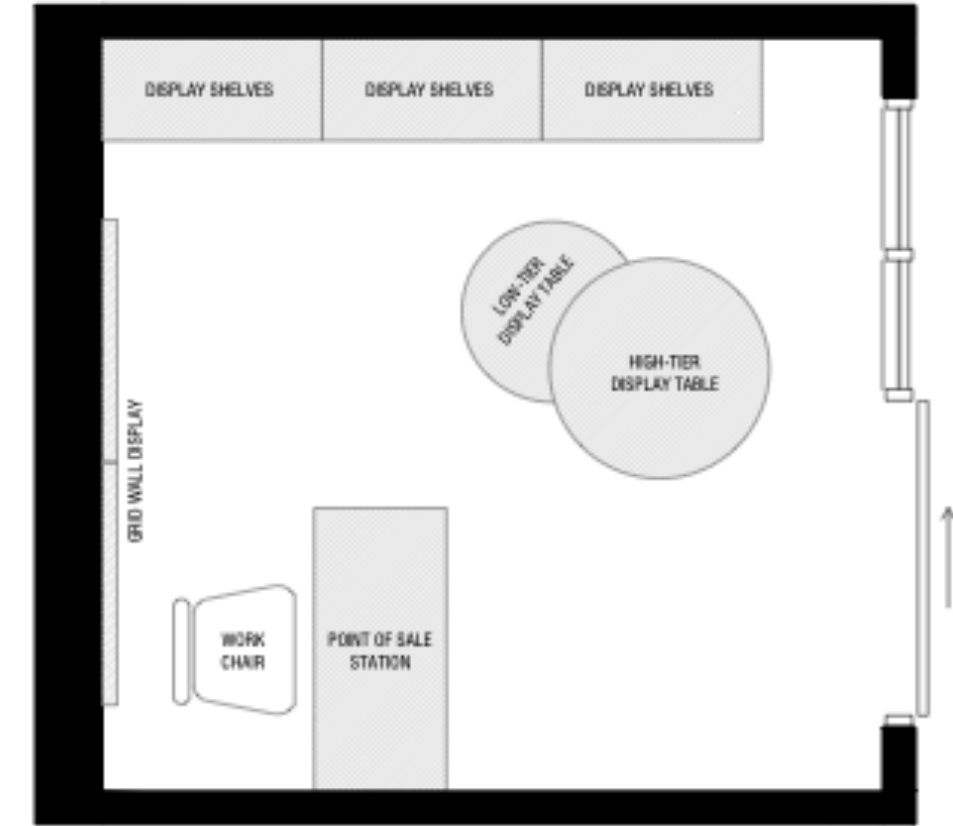

retail kit-of-parts

HARDGOODS | SOFTGOODS | SERVICE

BPSBC RETAIL & SERVICE PROVIDER KITS

HARDGOODS KIT:

- POS STATION
- WORK CHAIR
- SHELVING UNIT
- GRID WALL
- CORNER SHELF
- TWO-TIERED DISPLAY TABLE

SOFTGOODS KIT:

- POS STATION W/ DROP
- WORK CHAIR
- WARDROBE "BOX"
- GRID WALL
- CORNER SHELF
- TWO-TIERED DISPLAY TABLE

SERVICE PROVIDER KIT:

- CHAIR
- WARDROBE BASE
- GRID WALL
- CORNER SHELF
- TWO-TIERED DISPLAY TABLE

HARDGOODS SKETCH

HARDGOODS KIT:

- POS STATION
- WORK CHAIR
- SHELVING UNIT
- GRID WALL
- CORNER SHELF
- TWO-TIERED DISPLAY TABLE

SOFTGOODS SKETCH

SOFTGOODS KIT:

- POS STATION W/ DROP
- WORK CHAIR
- WARDROBE "BOX"
- GRID WALL
- CORNER SHELF
- TWO-TIERED DISPLAY TABLE

WINSOME
DROP-LEAF CART

RETAIL MERCHANDISING
DISPLAY KIT

IKEA PAX WARDROBE SYSTEM
*base wardrobe "box" provided by
BPSBC, members are responsible for
customizable inserts*

GRID WALL
DISPLAY

TWO-TIERED
TABLE DISPLAY