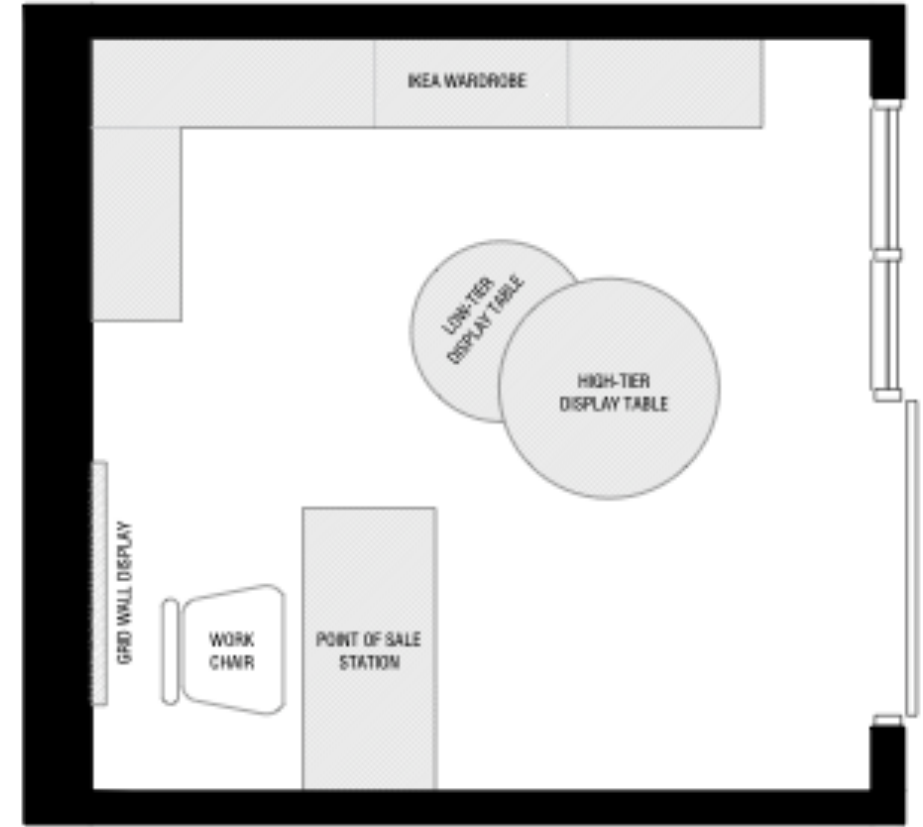

retail kit-of-parts

HARDGOODS | SOFTGOODS | SERVICE

BPSBC RETAIL & SERVICE PROVIDER KITS

HARDGOODS KIT:

- POS STATION
- WORK CHAIR
- SHELVING UNIT
- GRID WALL
- CORNER SHELF
- TWO-TIERED DISPLAY TABLE

SOFTGOODS KIT:

- POS STATION W/ DROP
- WORK CHAIR
- WARDROBE "BOX"
- GRID WALL
- CORNER SHELF
- TWO-TIERED DISPLAY TABLE

SERVICE PROVIDER KIT:

- CHAIR
- WARDROBE BASE
- GRID WALL
- CORNER SHELF
- TWO-TIERED DISPLAY TABLE

HARDGOODS SKETCH

HARDGOODS KIT:

- POS STATION
- WORK CHAIR
- SHELVING UNIT
- GRID WALL
- CORNER SHELF
- TWO-TIERED DISPLAY TABLE

SOFTGOODS SKETCH

SOFTGOODS KIT:

- POS STATION W/ DROP
- WORK CHAIR
- WARDROBE "BOX"
- GRID WALL
- CORNER SHELF
- TWO-TIERED DISPLAY TABLE

WINSOME
DROP-LEAF CART

RETAIL MERCHANDISING
DISPLAY KIT

IKEA PAX WARDROBE SYSTEM
*base wardrobe "box" provided by
BPSBC, members are responsible for
customizable inserts*

GRID WALL
DISPLAY

TWO-TIERED
TABLE DISPLAY