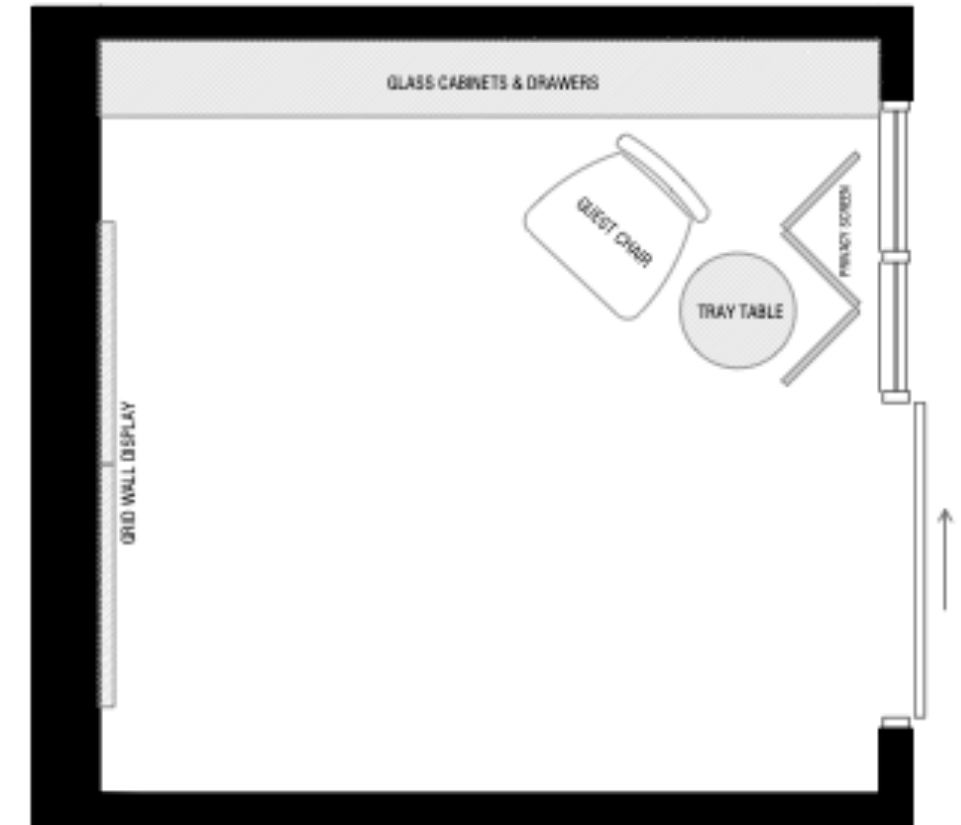

- POS STATION W/ DROP
- WORK CHAIR
- WARDROBE "BOX"
- GRID WALL
- CORNER SHELF
- TWO-TIERED DISPLAY TABLE

SERVICE PROVIDER KIT:

- CHAIR
- WARDROBE BASE
- GRID WALL
- CORNER SHELF
- TWO-TIERED DISPLAY TABLE

HARDGOODS SKETCH

HARDGOODS KIT:

- POS STATION
- WORK CHAIR
- SHELVING UNIT
- GRID WALL
- CORNER SHELF
- TWO-TIERED DISPLAY TABLE

SOFTGOODS SKETCH

SOFTGOODS KIT:

- POS STATION W/ DROP
- WORK CHAIR
- WARDROBE "BOX"
- GRID WALL
- CORNER SHELF
- TWO-TIERED DISPLAY TABLE

SERVICE-PROVIDER SKETCH

SERVICE PROVIDER KIT:

- CHAIR
- WARDROBE BASE
- GRID WALL
- CORNER SHELF
- TWO-TIERED DISPLAY TABLE

HARDGOODS | SOFTGOODS | SERVICE

POINT-OF-SALE +
WORK STATION KIT

KULLABERG
WORK CHAIR

WINSOME
DROP-LEAF CART

RETAIL MERCHANDISING
DISPLAY KIT

IKEA PAX WARDROBE SYSTEM
*base wardrobe "box" provided by
BPSBC, members are responsible for
customizable inserts*

GRID WALL
DISPLAY

TWO-TIERED
TABLE DISPLAY