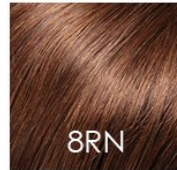

Medium Red-Golden Blonde w/ 33% Pale Natural Golden Blonde Highlights

27B

Light Gold-Red Blonde

27MB

Dark Red-Gold Blonde

31/26

Medium Natural Red Brown & Medium Red-Gold Blonde Blend

31F

Medium Red Brown, Medium Red-Gold Blonde, Light Gold Blonde

32F

Dark Natural Red, Medium Red & Medium Gold Blonde Blend w/ Dark Natural Red Nape

130/31
Medium Natural Red Brown & Medium Red Blend w/ Medium Red Tips

33
Medium Natural Red

**RENAU
OMBRE**

B8-27/30RO
Medium Natural Brown Roots to Mid-lengths, Medium Red-Gold Blonde Mid-lengths to Ends

B8/30-14/26RO
Medium Red-Gold Brown Roots to Mid-lengths, Light Gold Blonde Mid-lengths to Ends

**RENAU
NATURALS**

4RN
Dark Brown Renau Natural

6RN
Brown Renau Natural

8RN
Medium Gold Brown Renau Natural

FS12/26RN
Medium Gold Blonde & Medium Red-Gold Blonde Blend Renau Natural

24B22RN
Light Natural Blonde & Light Natural Gold Blonde Blend Renau Natural