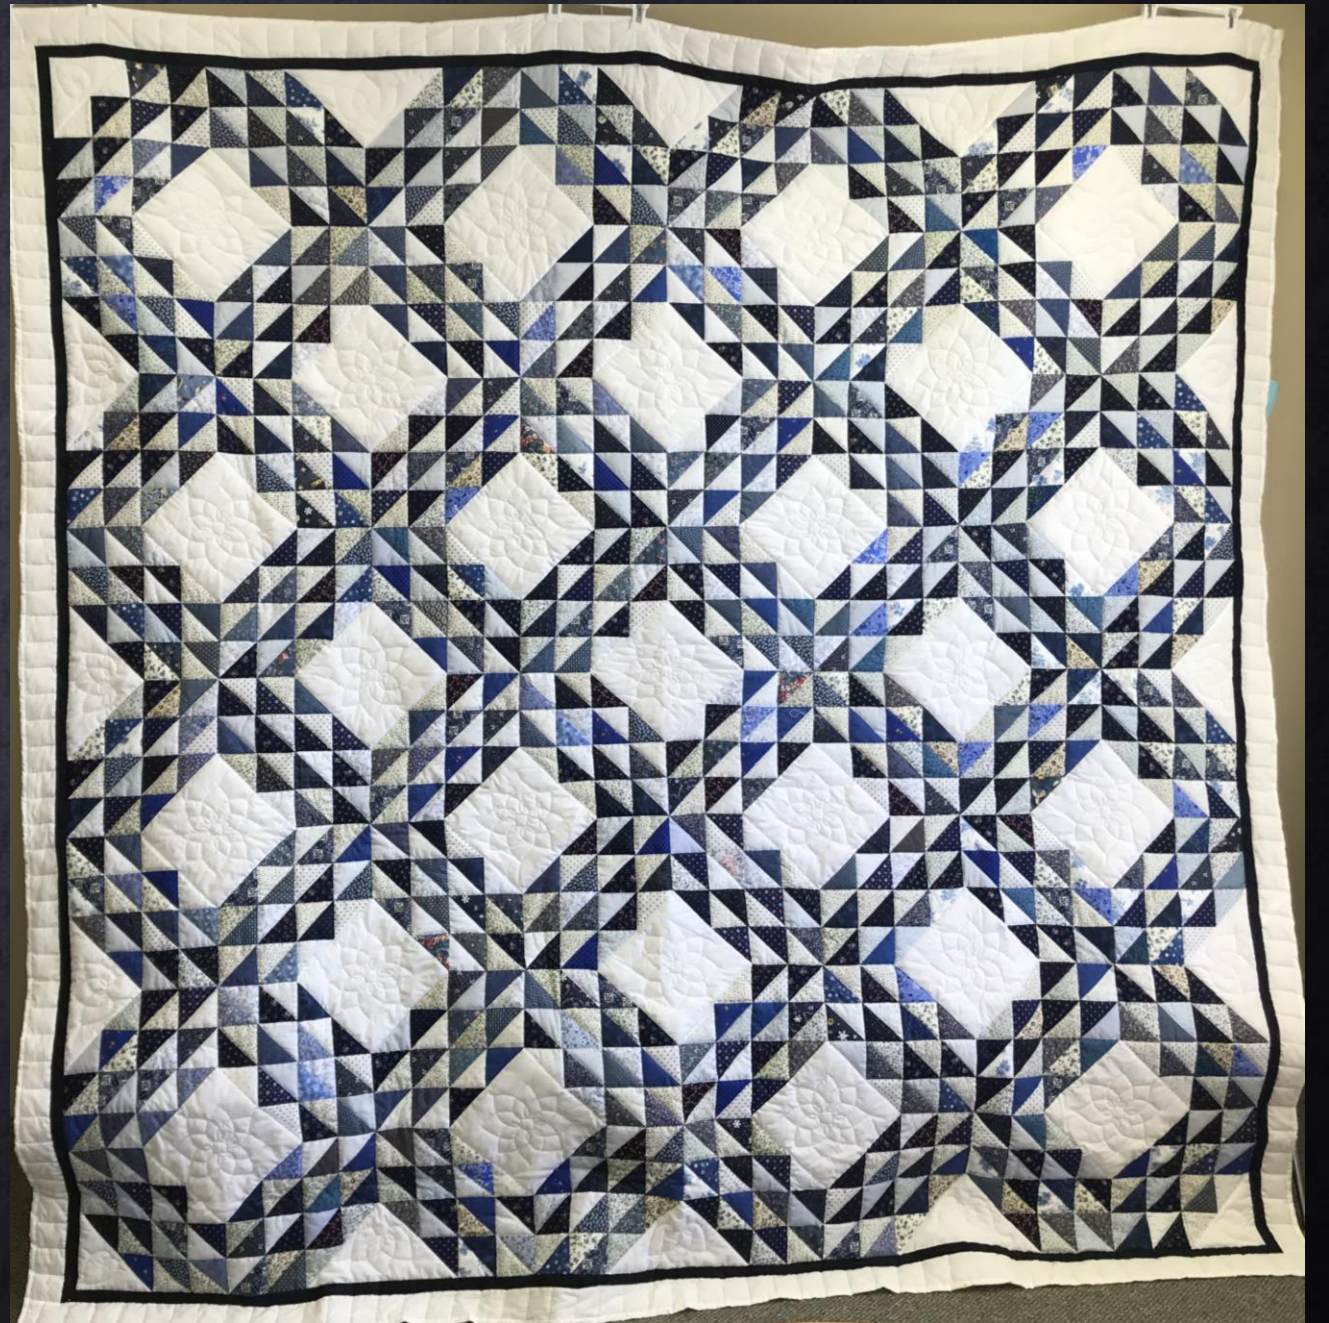

QUILT AUCTION
5:00 PM

Blue Bird Trails
100 x 113

QUILT AUCTION
5:00 PM

River Bed Log Cabin
91.5 x 101

QUILT AUCTION
5:00 PM

Bargello
107 x 115

QUILT AUCTION
5:00 PM

Ocean Wave
106 x 106

QUILT AUCTION
5:00 PM

Stars and Stripes
97 x 109

QUILT AUCTION
5:00 PM

Sun Bonnet Sue Baby Quilt
30 x 40

**QUILT
AUCTION
5:00 PM**

ABC Quilt
41 x 54

Crib Quilt
38 x 52

**QUILT
AUCTION
5:00 PM**