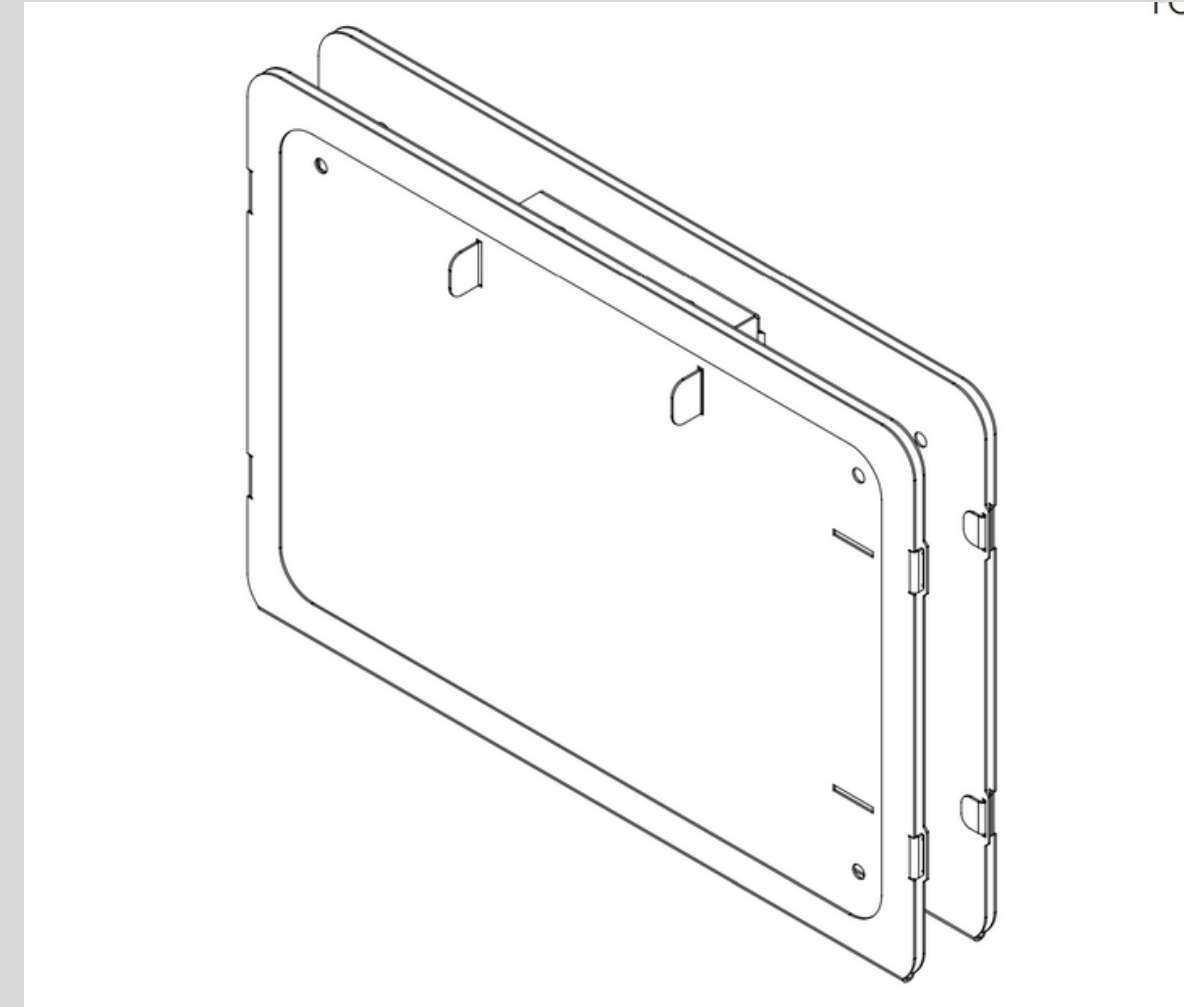

A5 METAL PROMO HOLDER