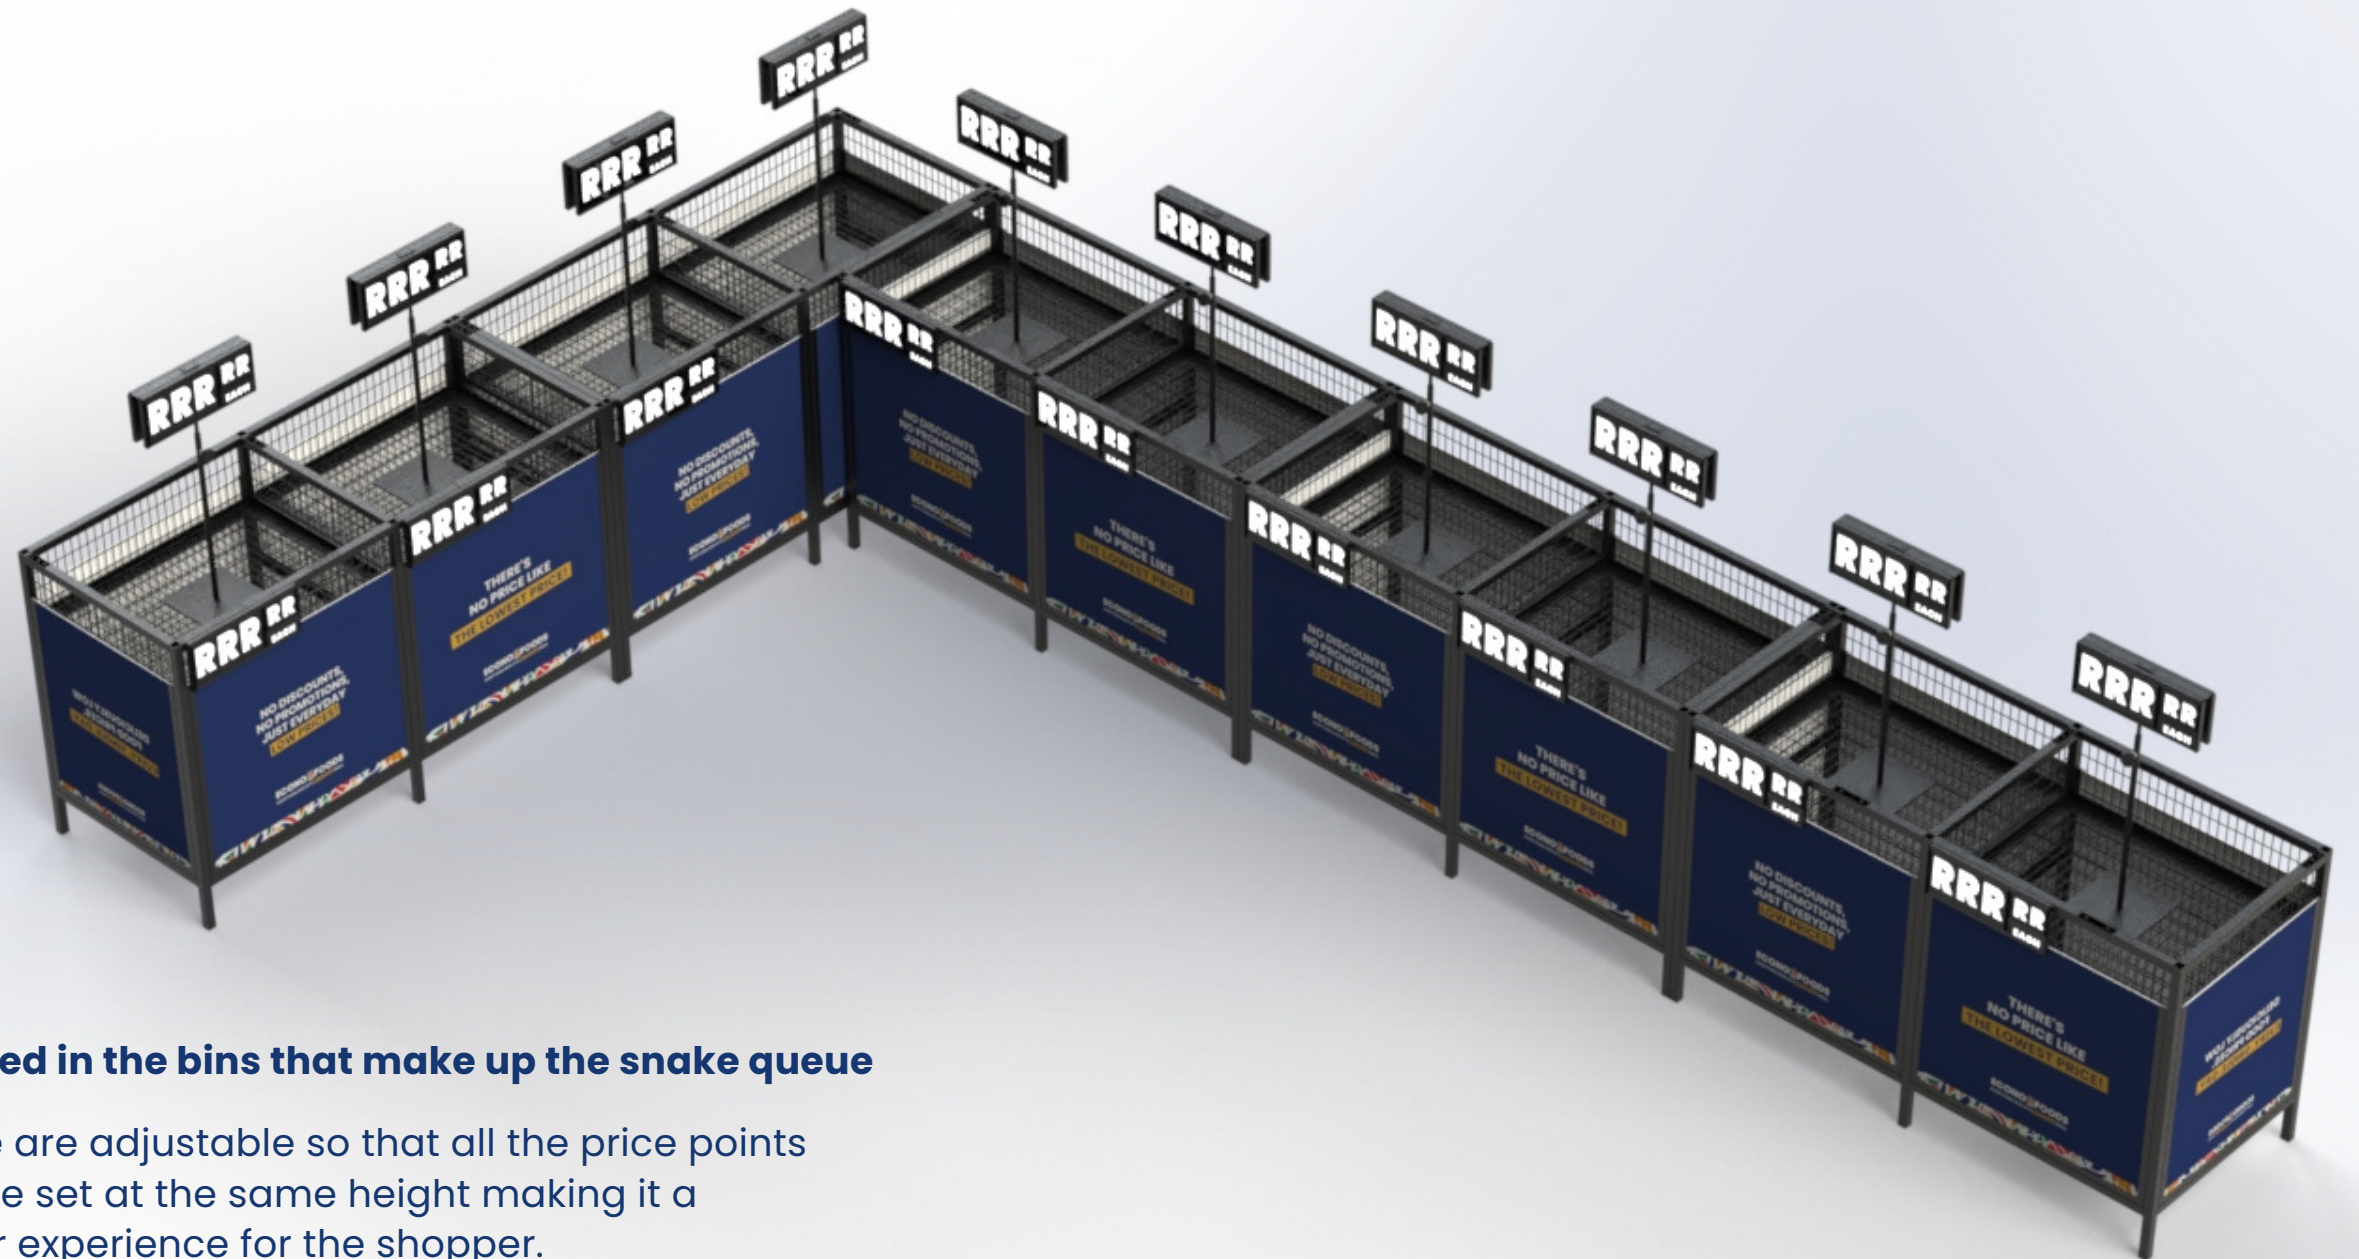

EXECUTION GUIDE

ADJUSTABLE TELESCOPIC PRICE POLE

ADJUSTABLE TELESCOPIC PRICE POLE

Located in the bins that make up the snake queue

These are adjustable so that all the price points can be set at the same height making it a better experience for the shopper.