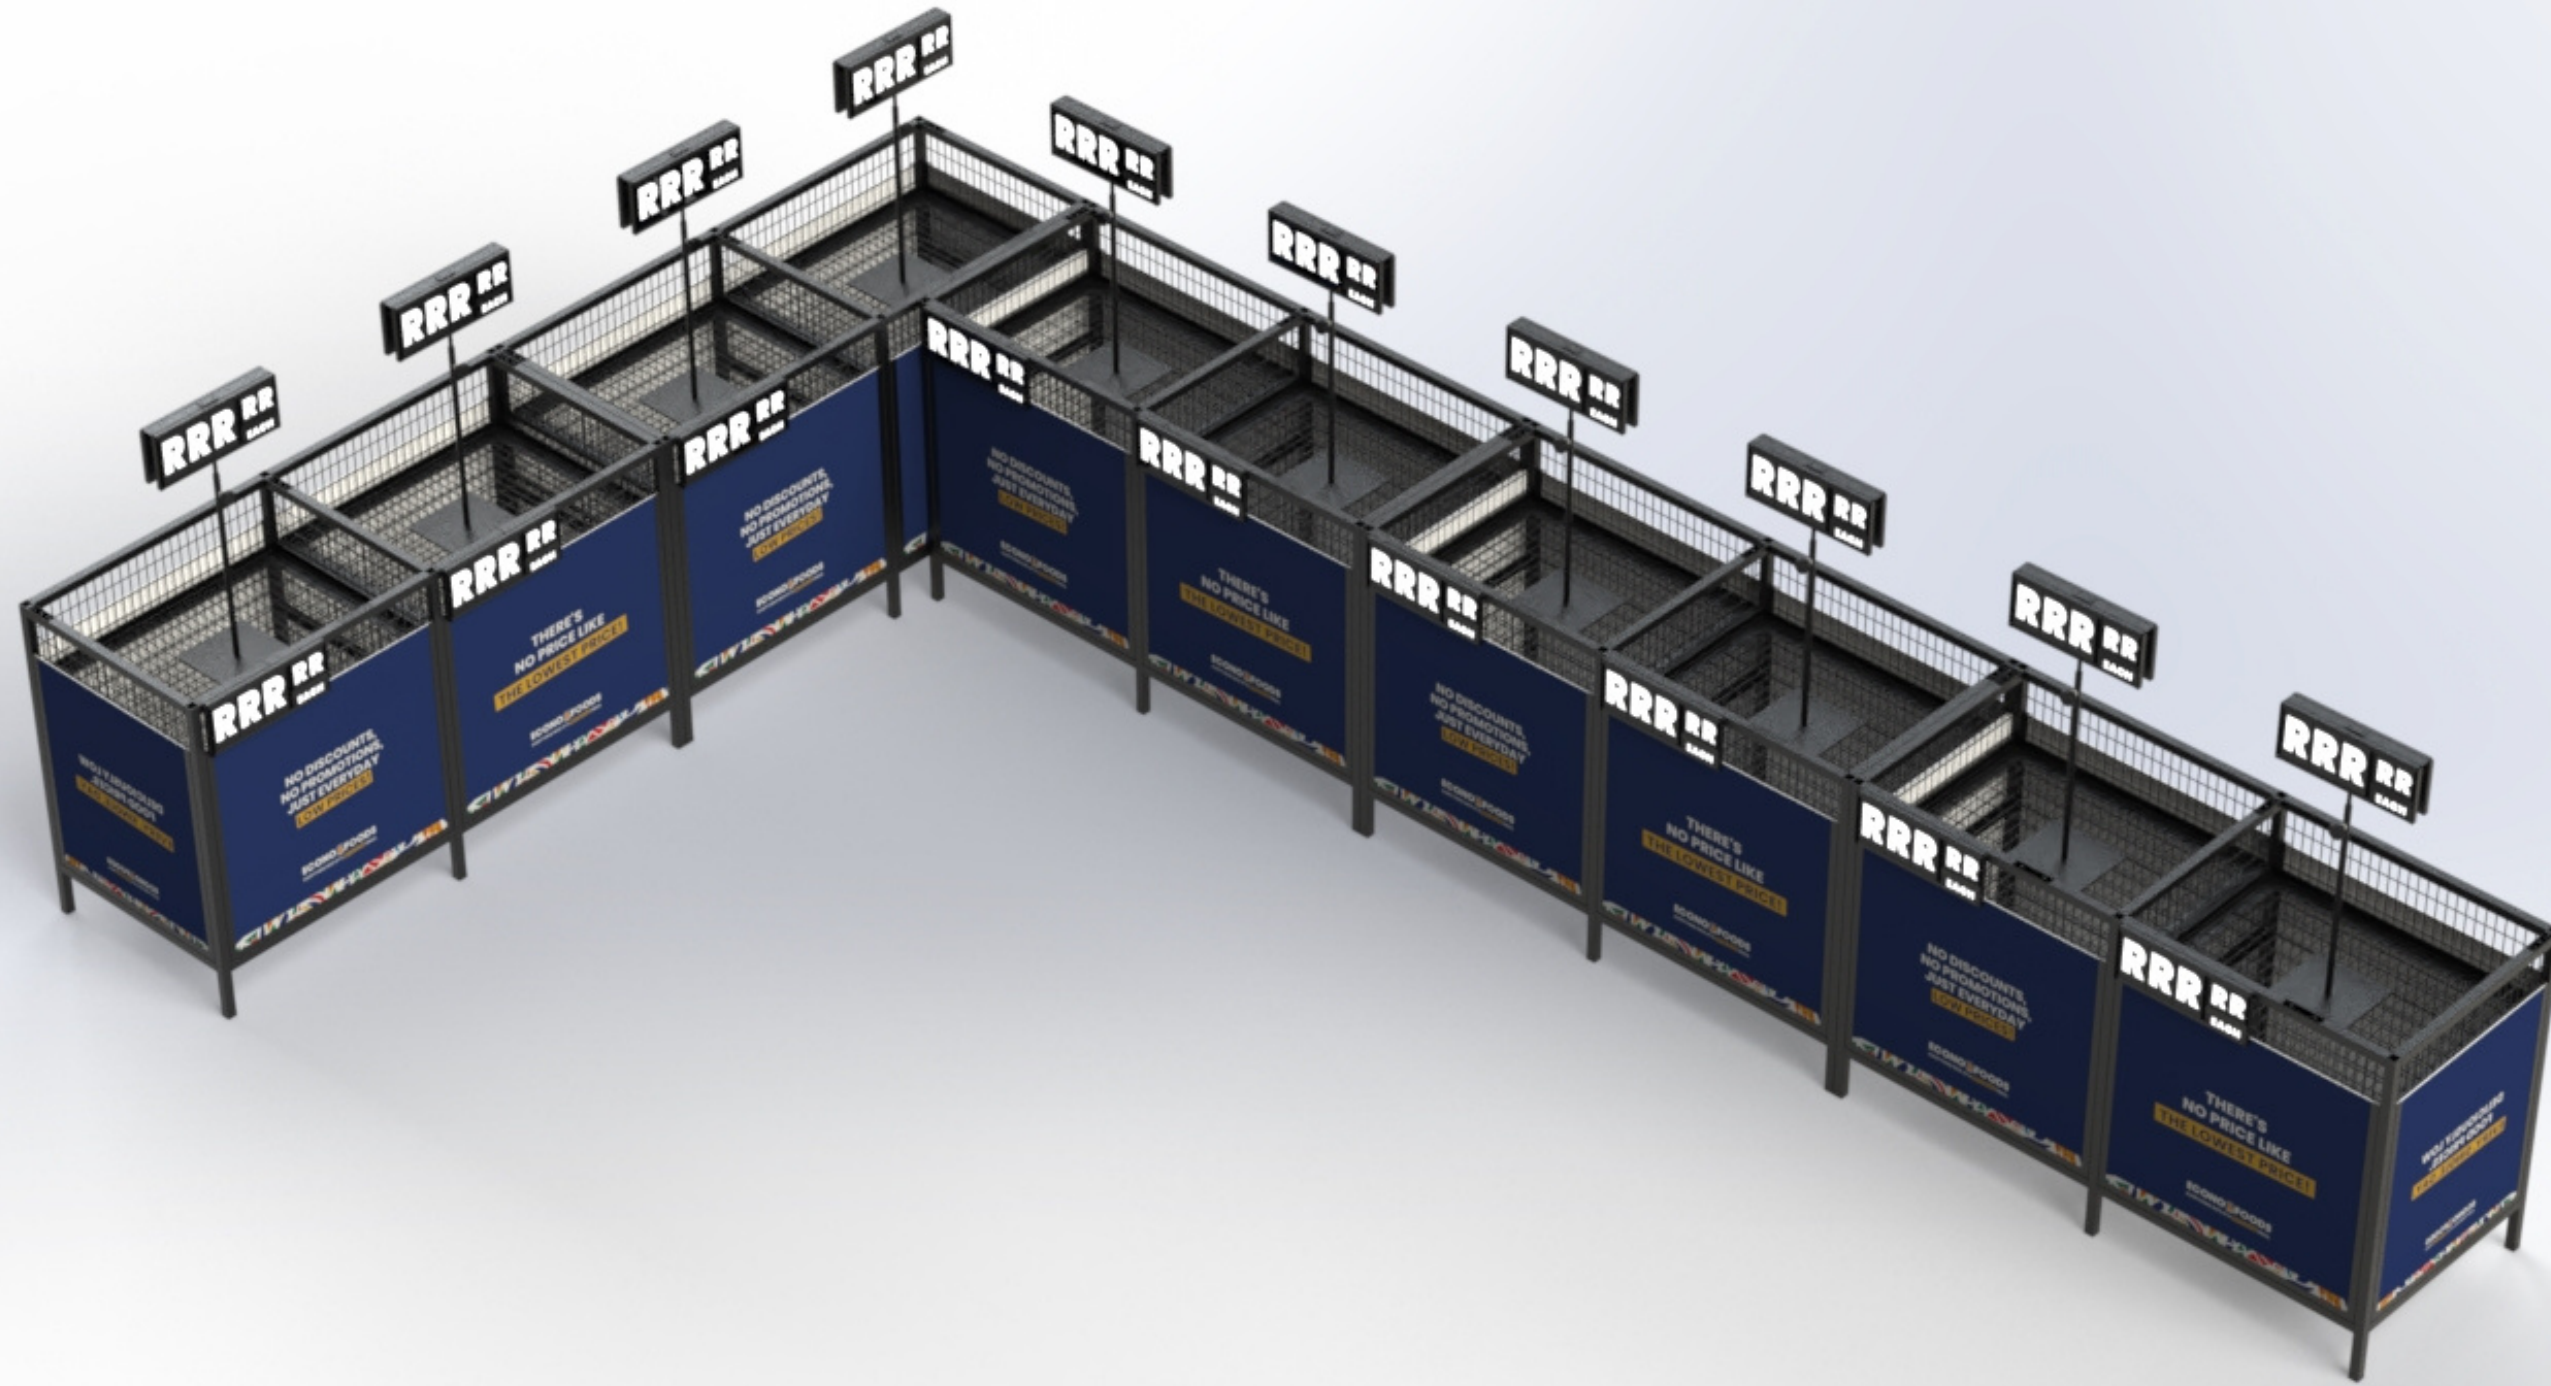

EXECUTION GUIDE

SNAKE QUEUE (BINS)

SNAKE QUEUE (BINS)

SNAKE QUEUE (BINS)

350MM PRICING SYSTEM ON THE ADJUSTABLE TELESCOPIC PRICE POLE.
Try and execute all the prices at the same height.