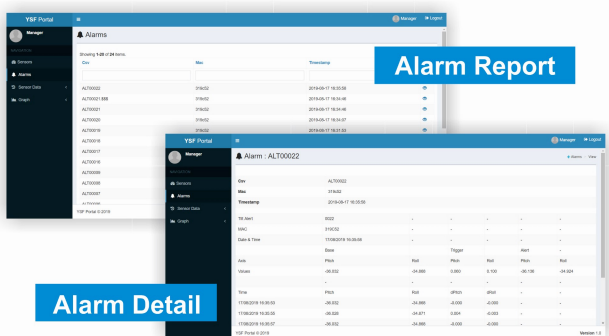

ACE - Strain Gage, Crackmeter,
and Piezometer

**GLOBAL
SENSING
SOLUTIONS**

GSS - Vibration and Tilting
4G Wireless Sensors

**SOKKIA
TOPCON**

ADMS - Robotics Total Station

Cloud Server

YSF Web Portal

YSF Web Portal Webpage Monitoring

Sensors Status

Sensors Raw Data & Data Export

Sensors Position

Data Graph Presentation

Sensors Alarm Status

"One button" Report Printing

YSF Corporation Ltd.
 Add: 5A, B1K1, Kin Ho Ind. Bldg, 20-24 Au Pui Wan St.,
 Fo Tan, Shatin, N.T., Hong Kong
 Tel: (852)81098368 Fax: (852)30074857
 Email: sales@ysftool.com
 Web: www.ysf.com.hk