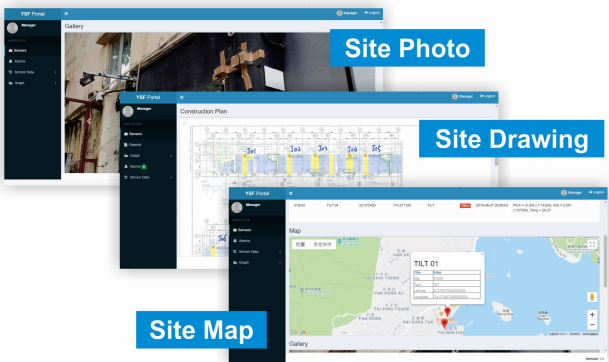

ACE - Strain Gage, Crackmeter,
and Piezometer

**GLOBAL
SENSING
SOLUTIONS**

GSS - Vibration and Tilting
4G Wireless Sensors

**SOKKIA
TOPCON**

ADMS - Robotics Total Station

Cloud Server

YSF Web Portal

YSF Web Portal Webpage Monitoring

Sensors Status

Sensors Raw Data & Data Export

Sensors Position

Data Graph Presentation

Sensors Alarm Status

"One button" Report Printing

YSF Corporation Ltd.
 Add: 5A, B1K1, Kin Ho Ind. Bldg, 20-24 Au Pui Wan St.,
 Fo Tan, Shatin, N.T., Hong Kong
 Tel: (852)81098368 Fax: (852)30074857
 Email: sales@ysftool.com
 Web: www.ysf.com.hk