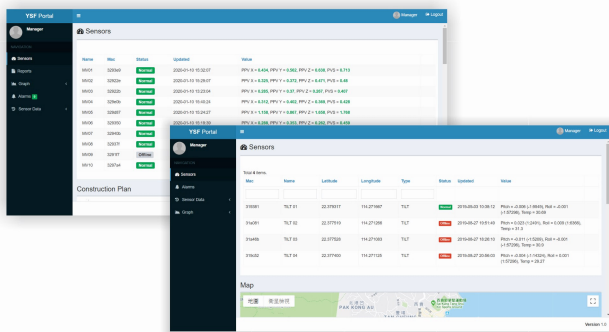

ACE - Strain Gage, Crackmeter,
and Piezometer

**GLOBAL
SENSING
SOLUTIONS**

GSS - Vibration and Tilting
4G Wireless Sensors

**SOKKIA
TOPCON**

ADMS - Robotics Total Station

Cloud Server

YSF Web Portal

YSF Web Portal Webpage Monitoring

Sensors Status

Sensors Raw Data & Data Export

Sensors Position

Data Graph Presentation

Sensors Alarm Status

"One button" Report Printing

YSF Corporation Ltd.
 Add: 5A, B1K1, Kin Ho Ind. Bldg, 20-24 Au Pui Wan St.,
 Fo Tan, Shatin, N.T., Hong Kong
 Tel: (852)81098368 Fax: (852)30074857
 Email: sales@ysftool.com
 Web: www.ysf.com.hk