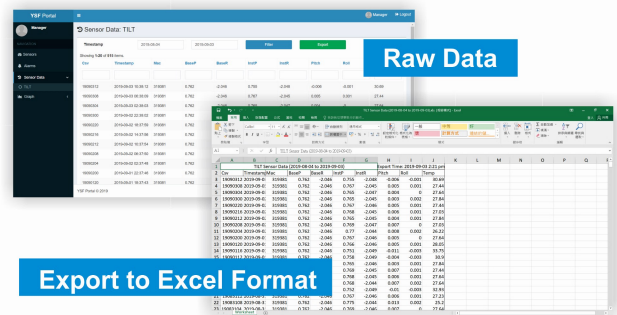

Sensors Raw Data & Data Export