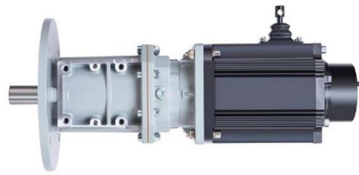

Full View Panel

- Vertical supports for strength and easy replacement.
- Tinted & frosted versions available.

Servo Drive Controller

- Easy operation with panel controls, LED display, feedback, diagnostics, and emergency stop.
- Accepts industry-standard accessories for access, safety, or equipment integration.

Insulated Panel

- Aluminum alloy panel with polyurethane insulation and rubber seal.
- Available in silver or black, or custom RAL colors for a unique look.

Standard Features Overview

Max Width	20' 0"	Standard Colors	Silver or Black
Max Height	20' 0"	Custom Colors	RAL Selection of Colors
Head Room	23-1/4" to 38-3/16"	Lexan Standard	Clear View
Side Room	12-5/9"	Lexan Custom	Tint or Frosted Glass
Door Speed	Up to 96"	Safeties	Light Curtain & Edge
R-Value	R-10	Optional Safeties	Time of Flight or Infrared
Power Required	230V 1PH 60hz 10A <small>*Optional transformers available</small>	Activation	Open-Close-Stop <small>*Ability to add 3rd party accessories</small>
Warranty	2-5-7 limited warranty		
