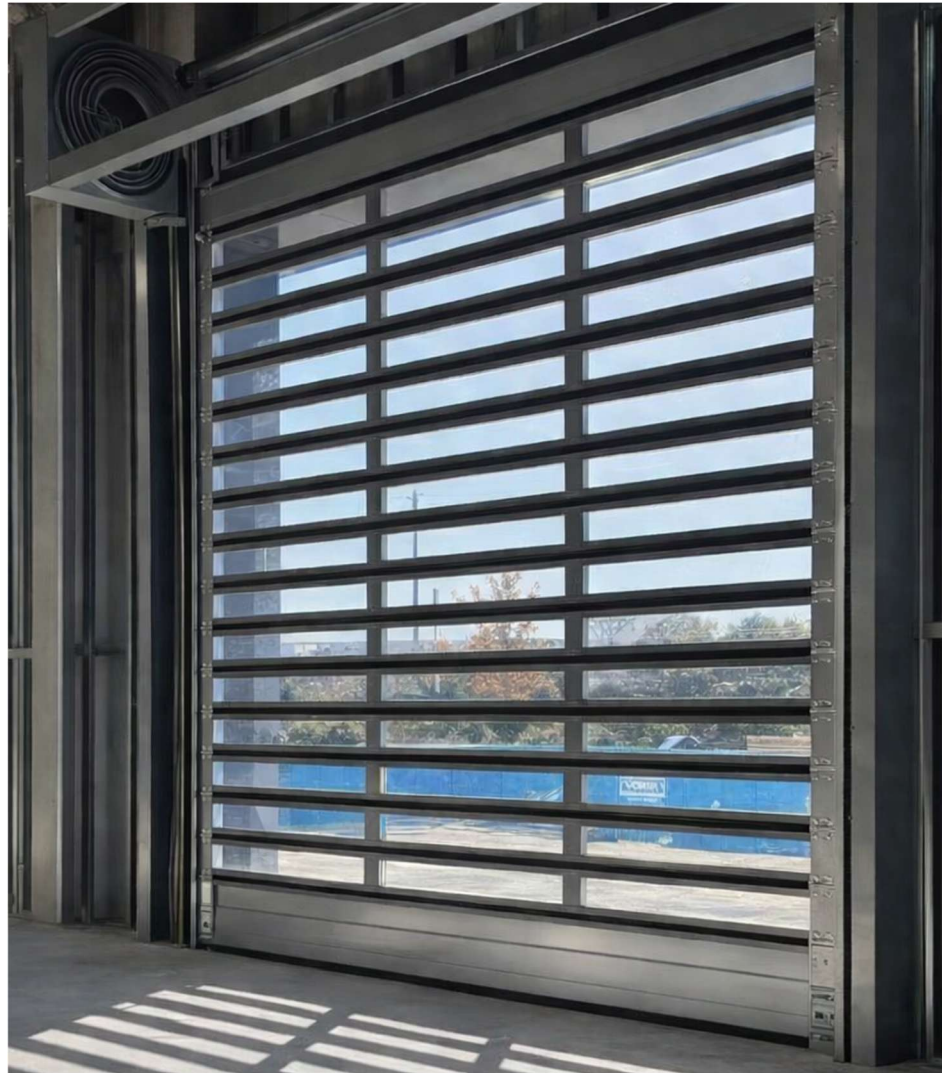

High Speed Performance Door

Model V01

The premium solution for fast-paced auto dealerships seeking security, energy efficiency, and a modern aesthetic.

Ultra-Fast Operation

Opening and closing speeds up to 96" per second keep your operations moving smoothly.

Modern Design

Sleek, professional look enhances customer experience from the first glance.

Built for Longevity

Engineered for lasting value and minimal maintenance.

Safety First

Built-in safety light curtain & edge for a safer operational environment.

Full View Panel

- Vertical supports for strength and easy replacement.
- Tinted & frosted versions available.

Servo Drive Controller

- Easy operation with panel controls, LED display, feedback, diagnostics, and emergency stop.
- Accepts industry-standard accessories for access, safety, or equipment integration.

Insulated Panel

- Aluminum alloy panel with polyurethane insulation and rubber seal.
- Available in silver or black, or custom RAL colors for a unique look.

Standard Features Overview

Max Width	20' 0"	Standard Colors	Silver or Black
Max Height	20' 0"	Custom Colors	RAL Selection of Colors
Head Room	23-1/4" to 38-3/16"	Lexan Standard	Clear View
Side Room	12-5/9"	Lexan Custom	Tint or Frosted Glass
Door Speed	Up to 96"	Safeties	Light Curtain & Edge
R-Value	R-10	Optional Safeties	Time of Flight or Infrared
Power Required	230V 1PH 60hz 10A <small>*Optional transformers available</small>	Activation	Open-Close-Stop <small>*Ability to add 3rd party accessories</small>
Warranty	2-5-7 limited warranty		
