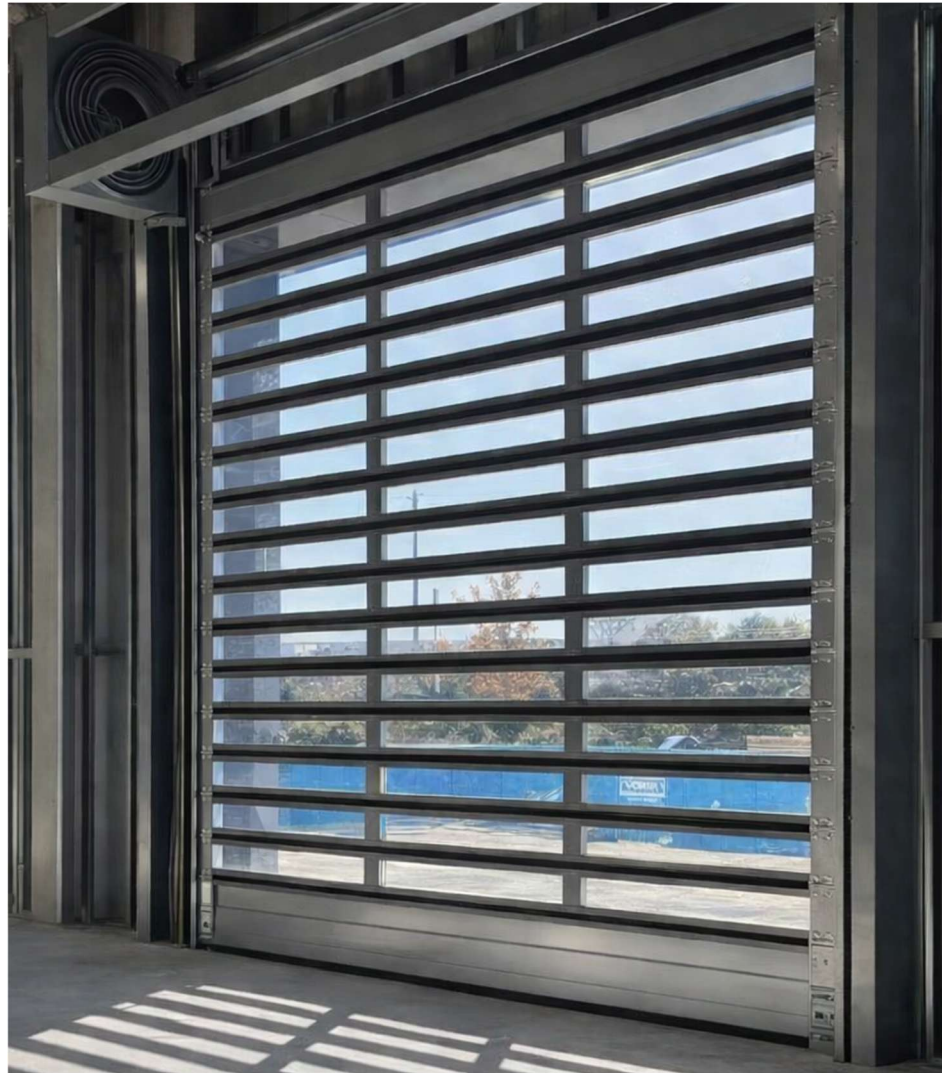

High Speed Performance Door

Model V01

The premium solution for fast-paced auto dealerships seeking security, energy efficiency, and a modern aesthetic.

Ultra-Fast Operation

Opening and closing speeds up to 96" per second keep your operations moving smoothly.

Modern Design

Sleek, professional look enhances customer experience from the first glance.

Built for Longevity

Engineered for lasting value and minimal maintenance.

Safety First

Built-in safety light curtain & edge for a safer operational environment.

Comprehensive support and a 2-5-7 year limited warranty for peace of mind.

High Speed Performance Door

Model V01

Product Details & Features

Insulated Panel

- Aluminum alloy panel with polyurethane insulation and rubber seal.
- Available in silver or black, or custom RAL colors for a unique look.

Full View Panel

- Vertical supports for strength and easy replacement.
- Tinted & frosted versions available.

Servo Drive Controller

- Easy operation with panel controls, LED display, feedback, diagnostics, and emergency stop.
- Accepts industry-standard accessories for access, safety, or equipment integration.