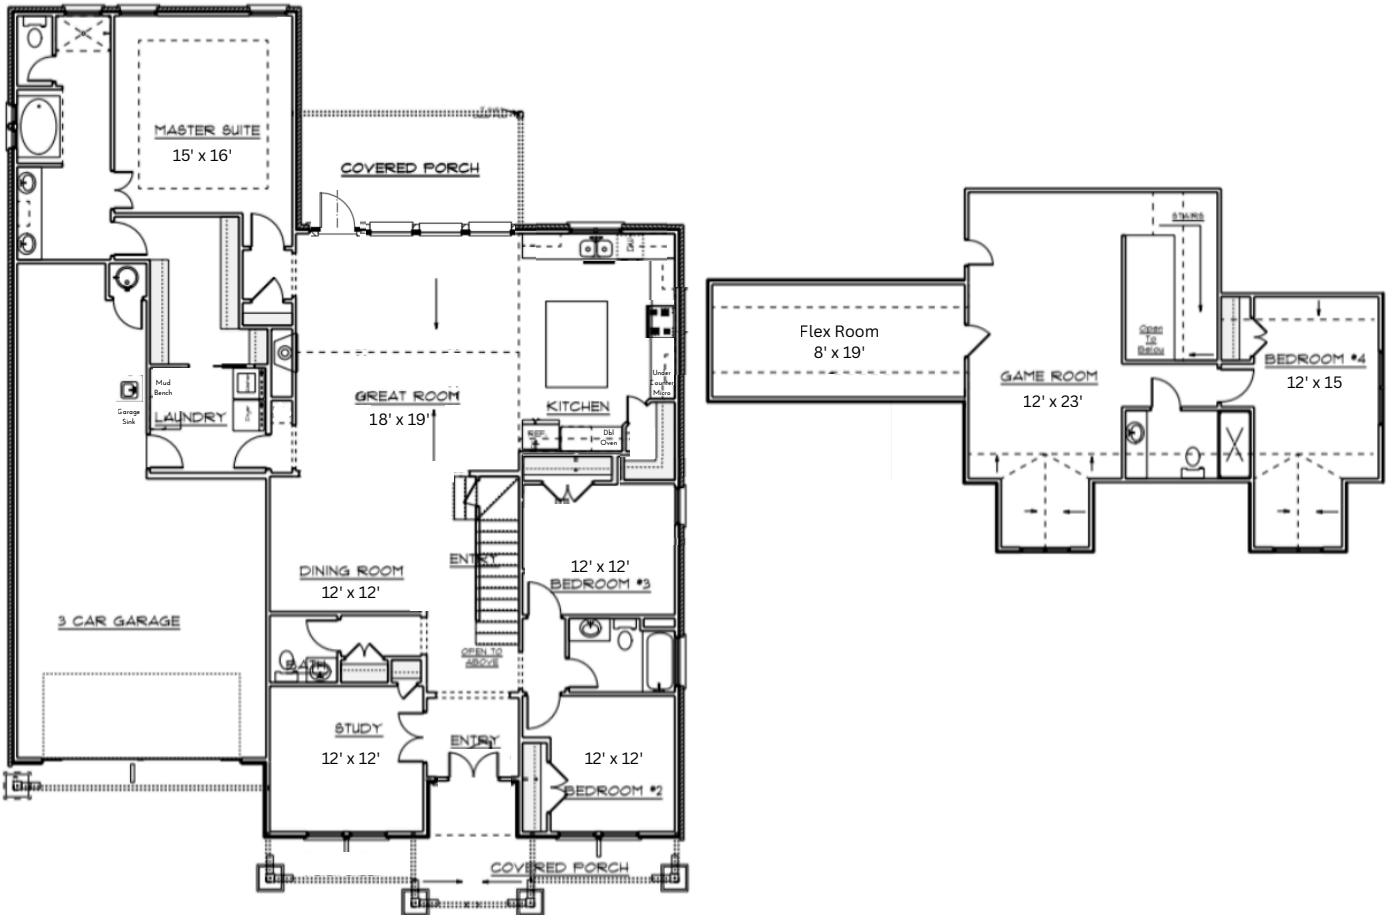

12701 Cobblestone Curve Road

4  3 1/2  3  3000 sq ft MOL 

VILLAS at COBBLESTONE CURVE

Call or text us at (405)442-4497

Copyright 2026. This plan is not to be copied or reproduced.

Measurements are approximate for marketing purposes only