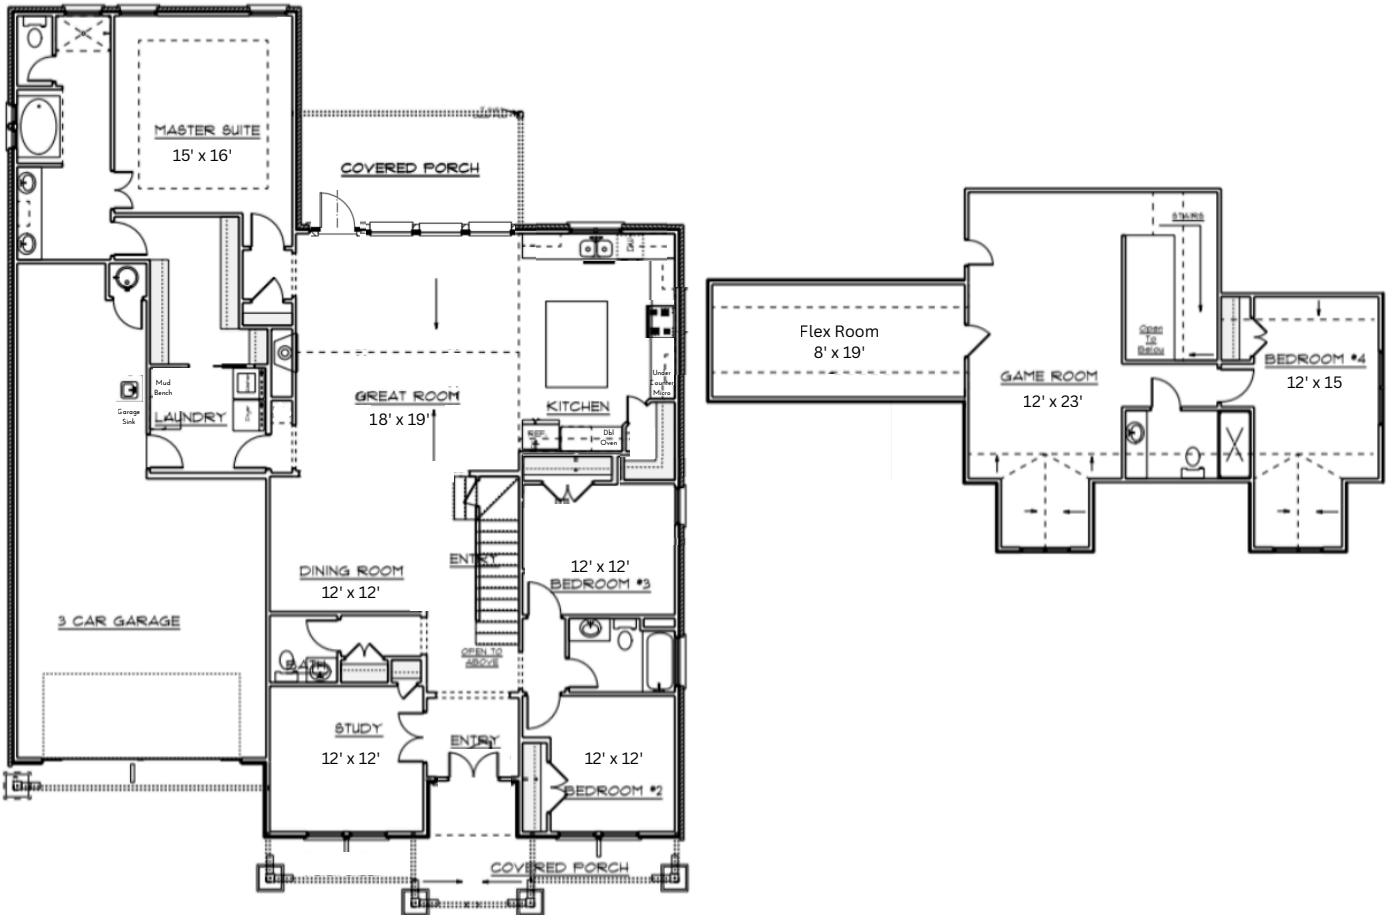

12701 Cobblestone Curve Road

4 3 1/2 3 3000 sq ft MOL

VILLAS at COBBLESTONE CURVE

Call or text us at (405)442-4497

Copyright 2026. This plan is not to be copied or reproduced.

Measurements are approximate for marketing purposes only