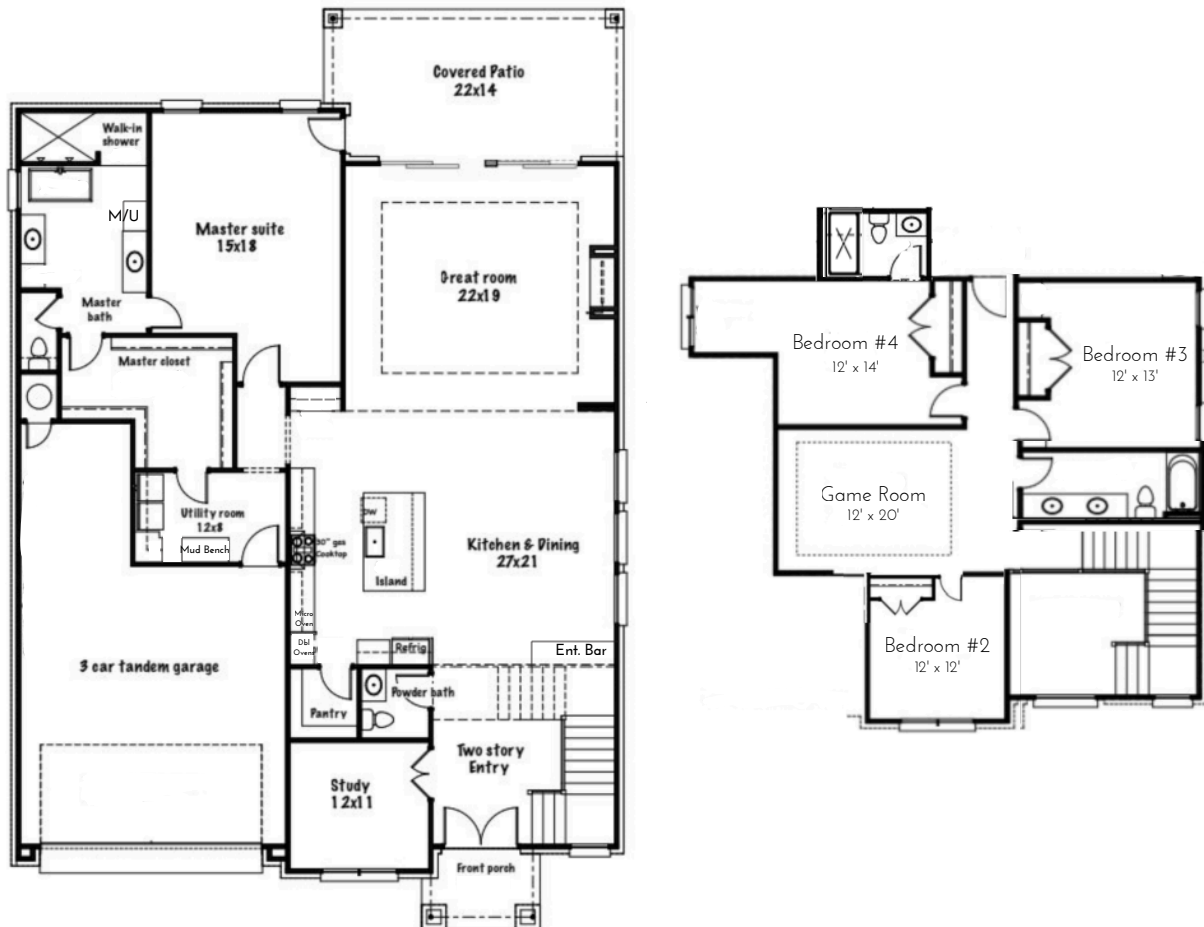

# 12704 Cobblestone Curve Road

4 3 1/2 3 3425 sq ft MOL

**VILLAS** at COBBLESTONE CURVE

Call or text us at (405)442-4497

Copyright 2026. This plan is not to be copied or reproduced.

\*Measurements are approximate for marketing purposes only\*