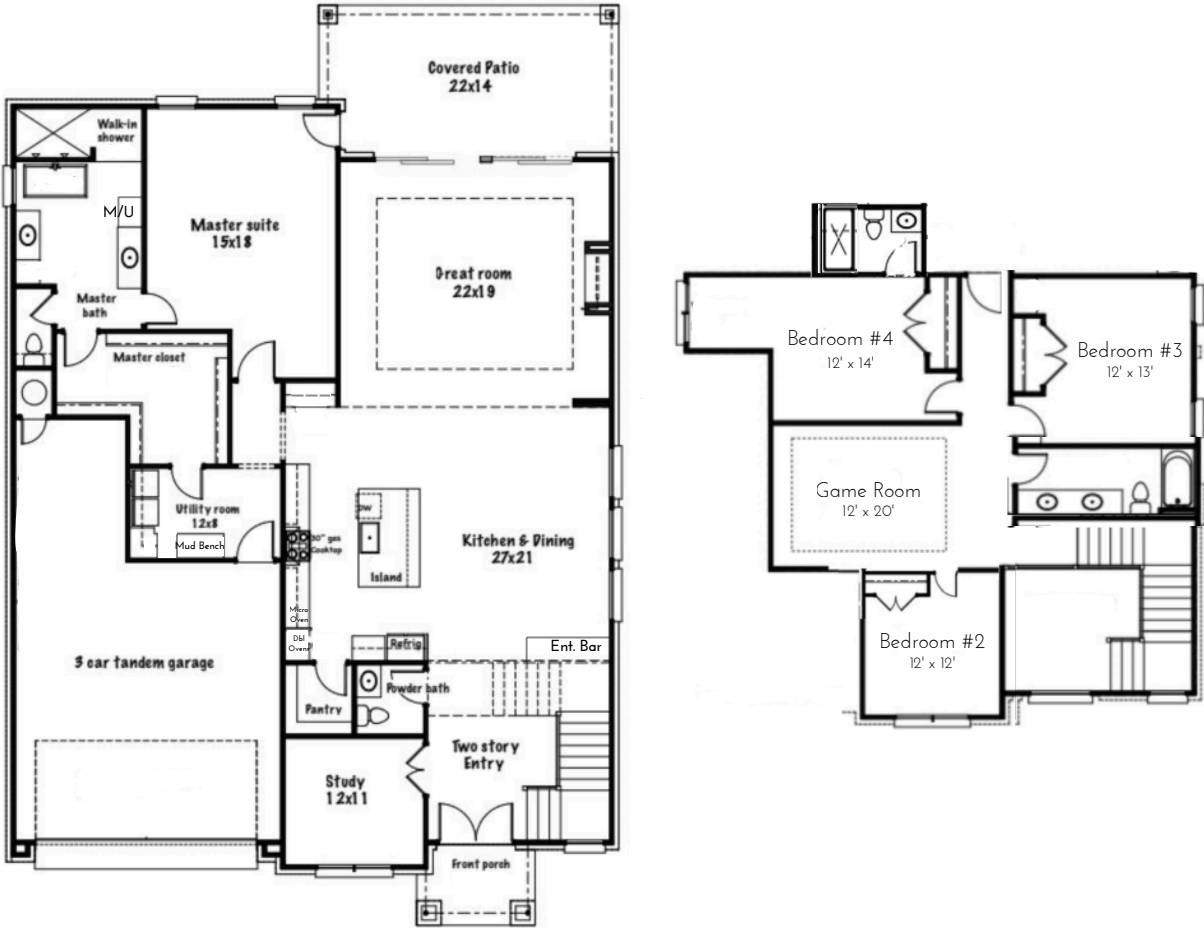

12704 Cobblestone Curve Road

4 3 1/2 3 3425 sq ft MOL

VILLAS at COBBLESTONE CURVE

Call or text us at (405)442-4497

Copyright 2026. This plan is not to be copied or reproduced.

Measurements are approximate for marketing purposes only