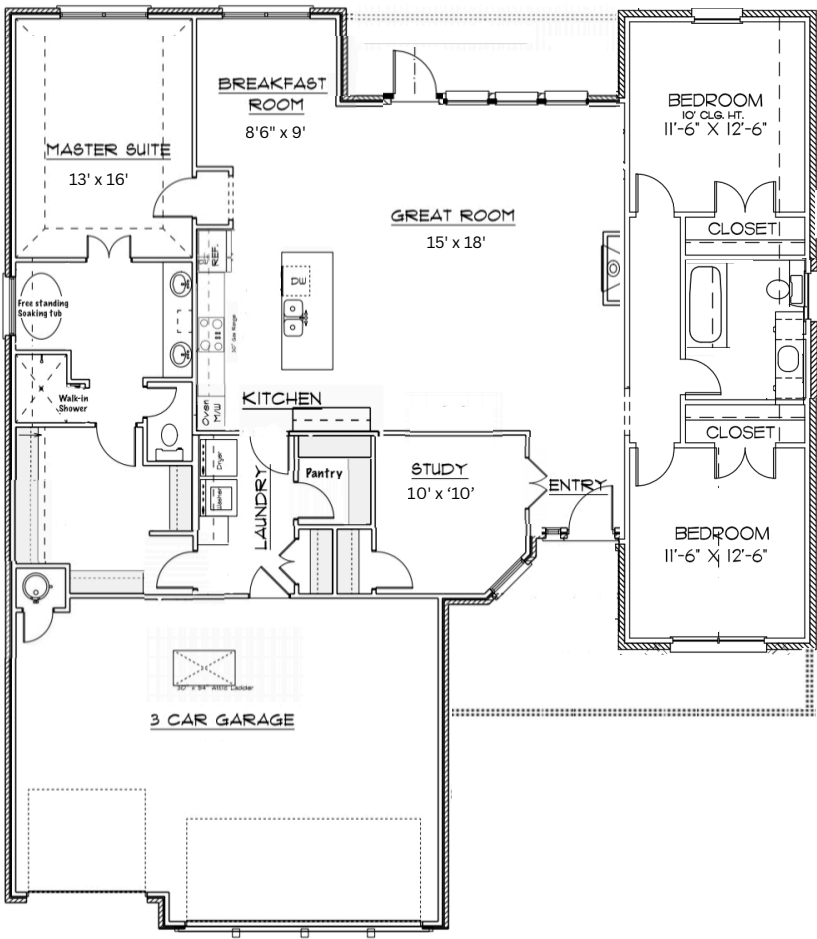

# 12705 Cobblestone Curve Road

3 

2 

3 

2050 sq ft MOL

**VILLAS** at COBBLESTONE CURVE

Call or text us at (405)442-4497

Copyright 2026. This plan is not to be copied or reproduced.

\*Measurements are approximate for marketing purposes only\*

\*Pricing, plans, elevations, availability, design selections, estimated completion dates subject to change\*

huelskamphomes.com

**The Browning Group**  
with Metro First Realty Pros