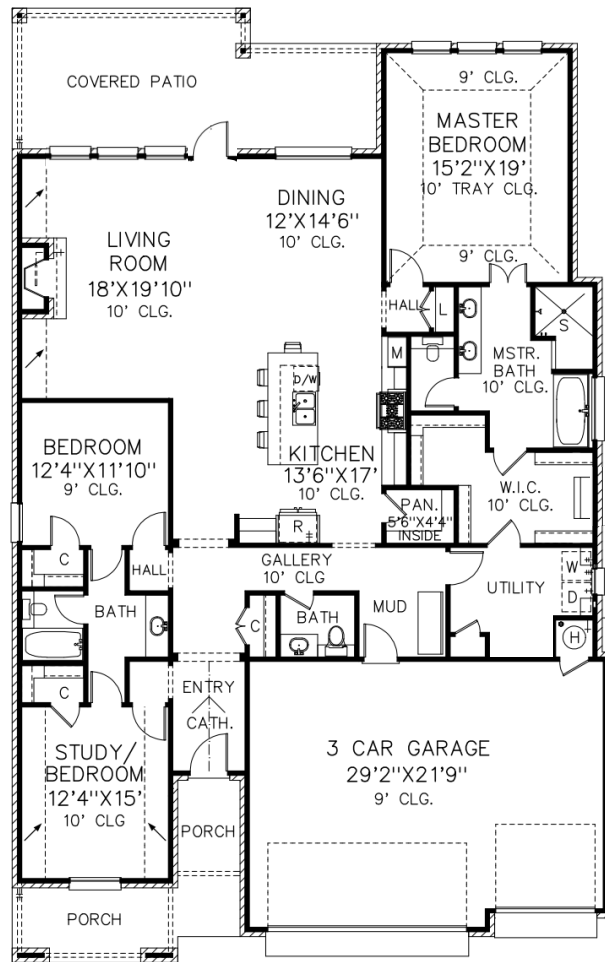

# 12801 Cobblestone Curve Road

3 2 1/2 3 2350 sq ft MOL

VILLAS at COBBLESTONE CURVE

Call or text us at (405)442-4497

Copyright 2026. This plan is not to be copied or reproduced.

\*Measurements are approximate for marketing purposes only\*