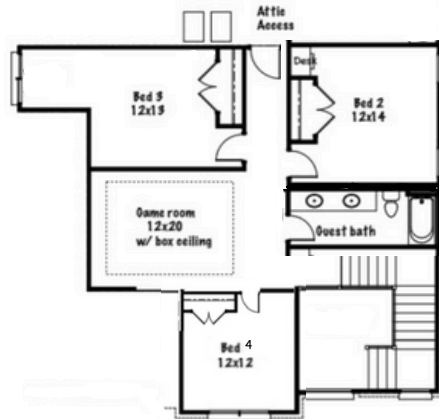

12804 Chateaux Road

3381 SQ FT MOL

VILLAS at COBBLESTONE CURVE

huelkamphomes.com

Copyright 2024. This plan is not to be copied or reproduced.

Measurements are approximate for marketing purposes only

Pricing, plans, elevations, availability, design selections, and estimated completion dates subject to change