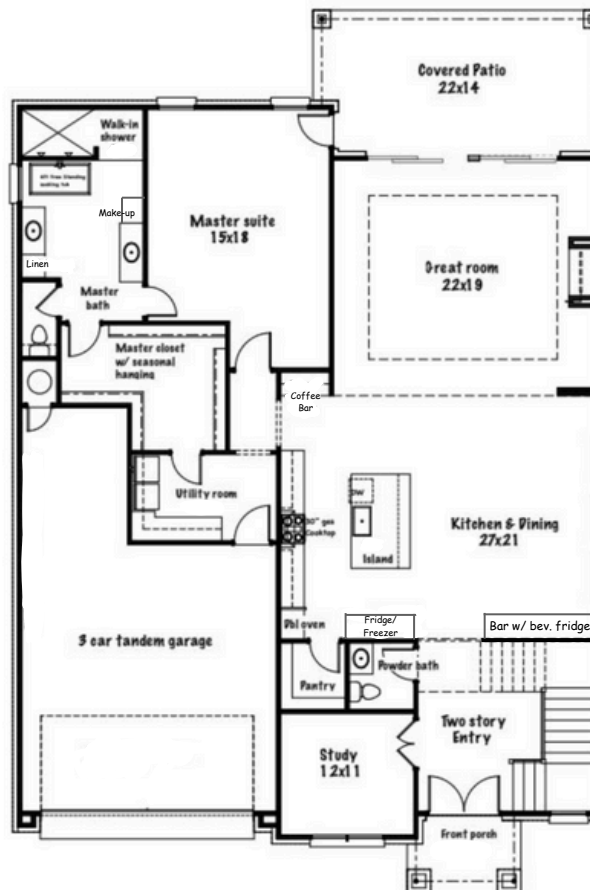

12804 Chateaux Road

3381 SQ FT MOL

VILLAS at COBBLESTONE CURVE

huelkamphomes.com

Copyright 2024. This plan is not to be copied or reproduced.

Measurements are approximate for marketing purposes only

Pricing, plans, elevations, availability, design selections, and estimated completion dates subject to change