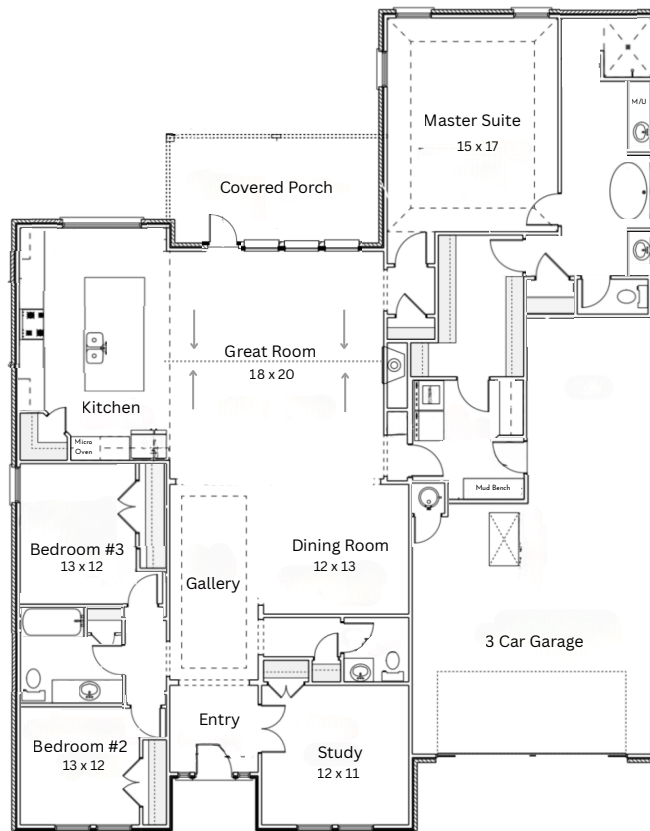

# 12805 Cobblestone Curve Road

Previously built home.  
Home to be constructed in similar design and style.

3 2 1/2 3 2456 sq ft MOL

**VILLAS** at COBBLESTONE CURVE

Call or text us at (405)442-4497

Copyright 2026. This plan is not to be copied or reproduced.

\*Measurements are approximate for marketing purposes only\*

\*Pricing, plans, elevations, availability, design selections, estimated completion dates subject to change\*

huelskamphomes.com

**The Browning Group**  
with Metro First Realty Pros