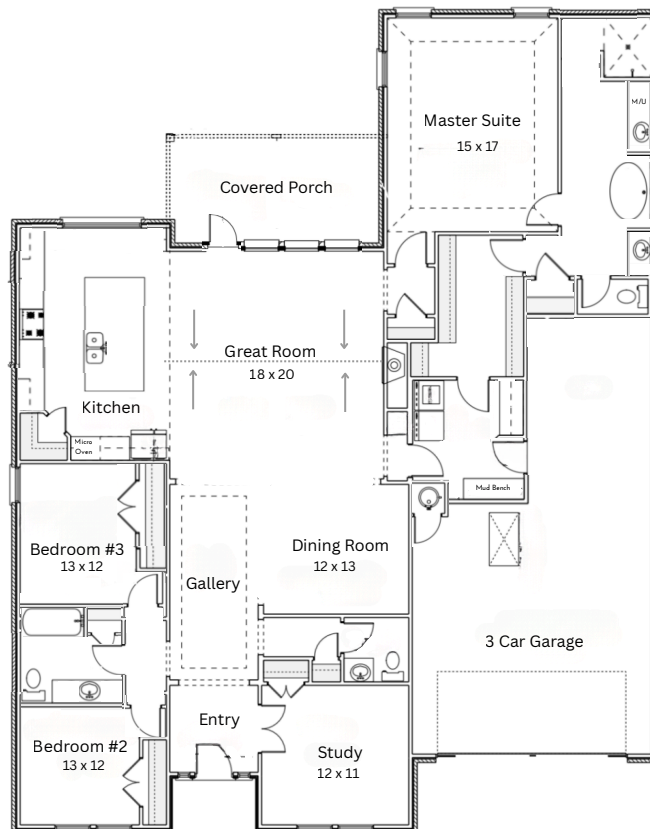

12805 Cobblestone Curve Road

3  2 1/2  3  2456 sq ft MOL 

VILLAS at COBBLESTONE CURVE

Call or text us at (405)442-4497

Copyright 2026. This plan is not to be copied or reproduced.

Measurements are approximate for marketing purposes only