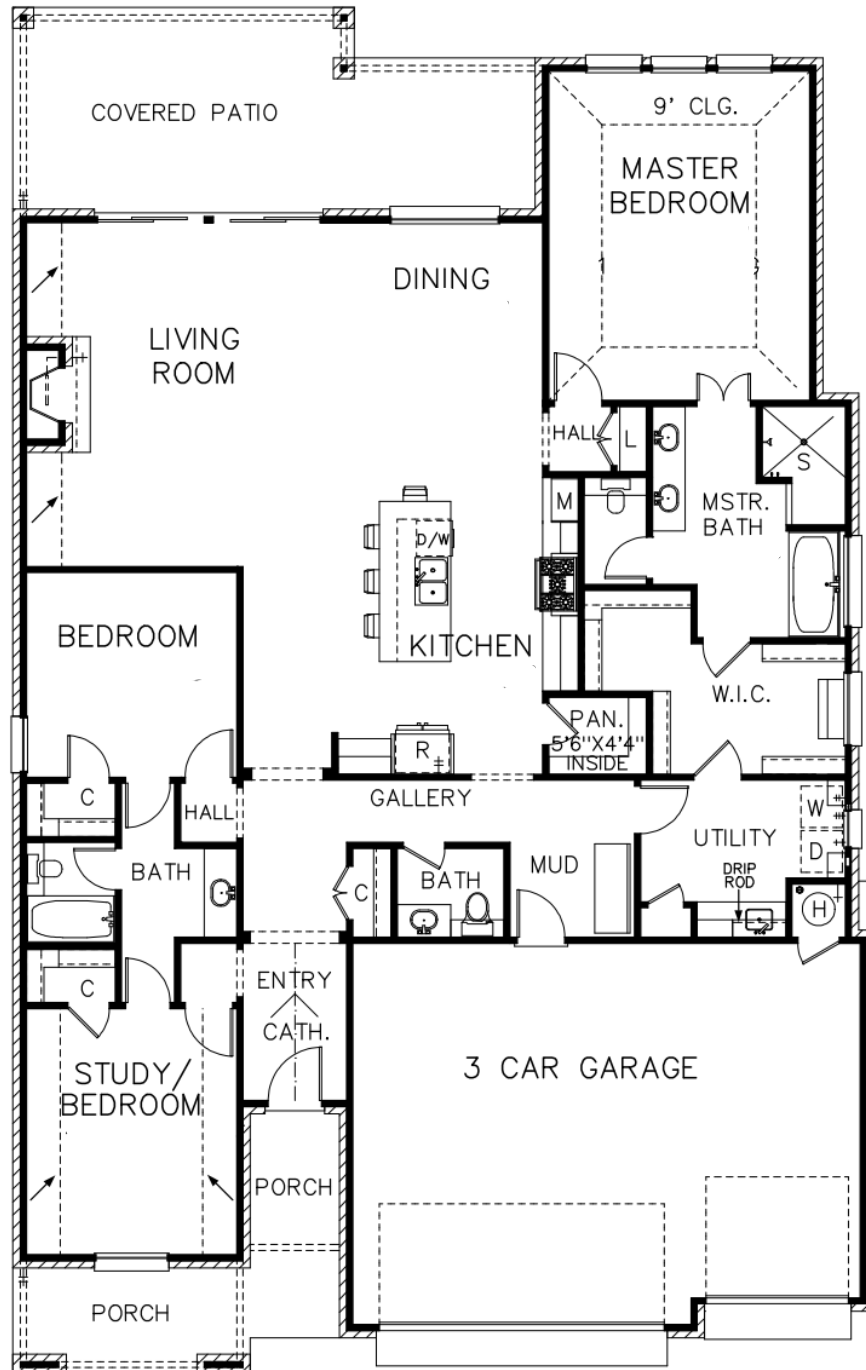

# 12808 Chateaux Road

2362 SQ FT

Estimated Completion - Spring 2024

**VILLAS** at COBBLESTONE CURVE

[huelkamphomes.com](http://huelkamphomes.com)

Copyright 2024. This plan is not to be copied or reproduced.

\*\*Pricing, plans, elevations, availability, design selections, and estimated completion dates subject to change\*\*