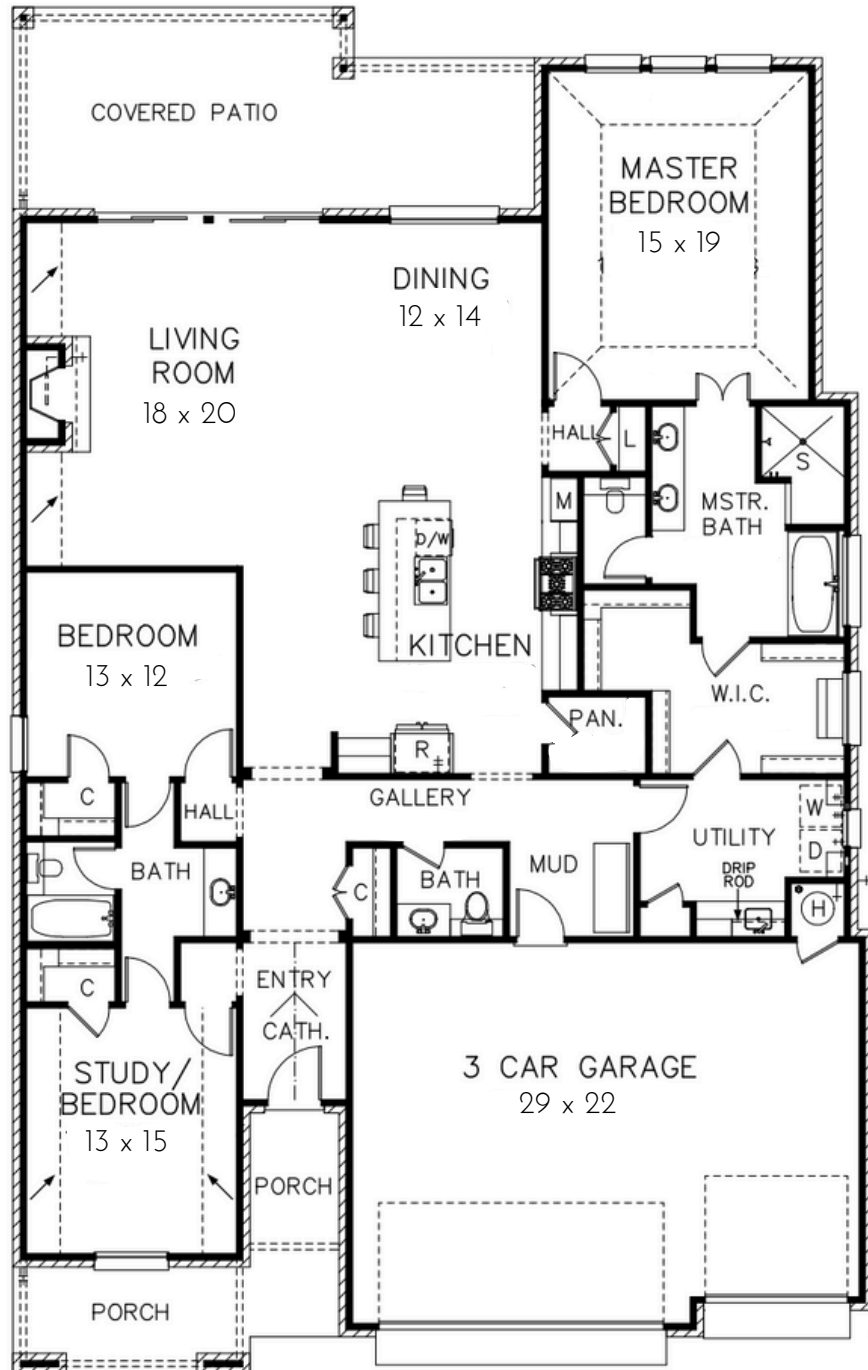

12808 Chateaux Road

2362 SQ FT MOL

Estimated Completion - Summer '24

VILLAS at COBBLESTONE CURVE

huelkamphomes.com

Copyright 2024. This plan is not to be copied or reproduced.

Measurements are approximate for marketing purposes only

Pricing, plans, elevations, availability, design selections, and estimated completion dates subject to change