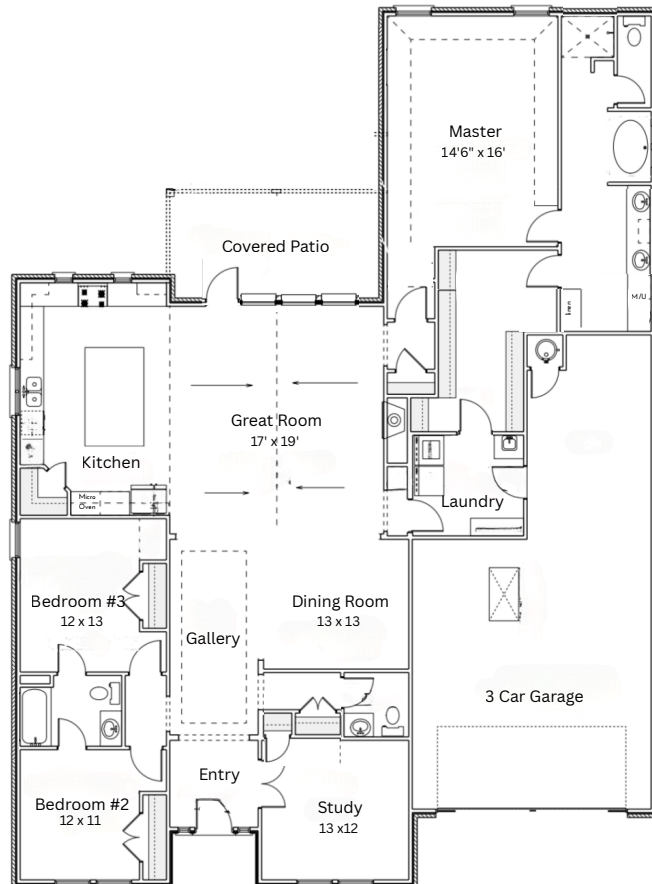

# 12809 Cobblestone Curve Road

3  2 1/2  3  2515 sq ft MOL 

**VILLAS** at COBBLESTONE CURVE

Call or text us at (405)442-4497

Copyright 2026. This plan is not to be copied or reproduced.

\*Measurements are approximate for marketing purposes only\*