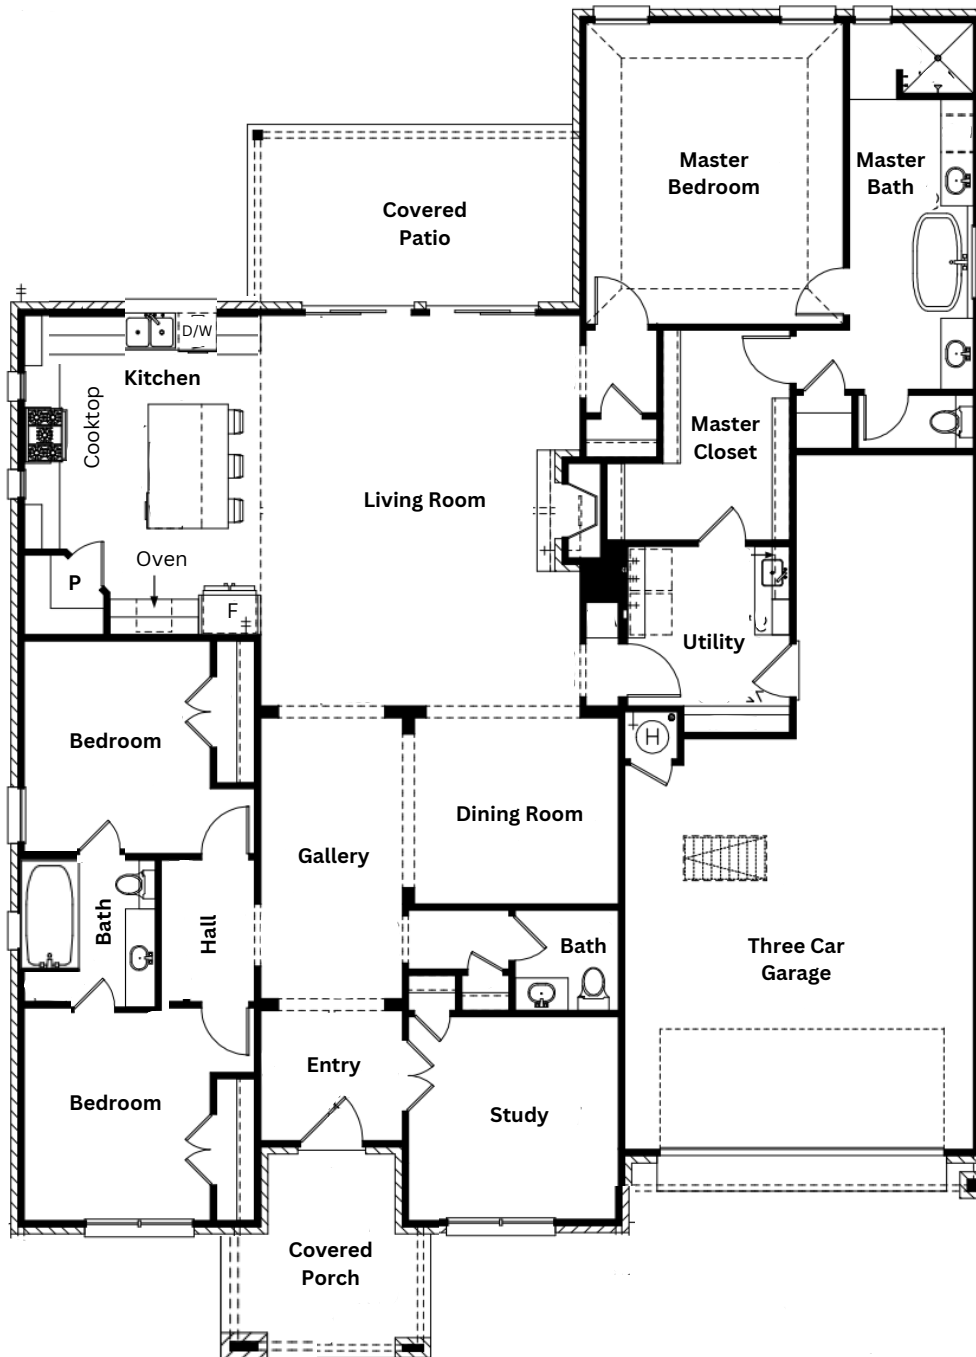

12812 Chateaux Road

2400 SQ FT

Estimated Completion - Spring 2024

VILLAS at COBBLESTONE CURVE

huelkamphomes.com

Copyright 2024. This plan is not to be copied or reproduced.

Pricing, plans, elevations, availability, design selections, and estimated completion dates subject to change