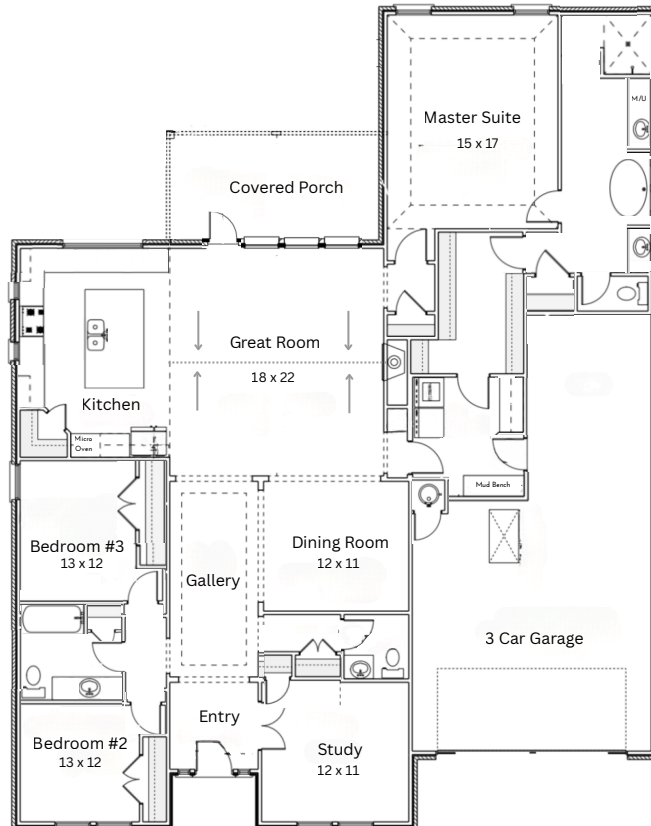

12813 Cobblestone Curve Road

3  2 1/2  3  2496 sq ft MOL 

VILLAS at COBBLESTONE CURVE

Call or text us at (405)442-4497

Copyright 2026. This plan is not to be copied or reproduced.

Measurements are approximate for marketing purposes only