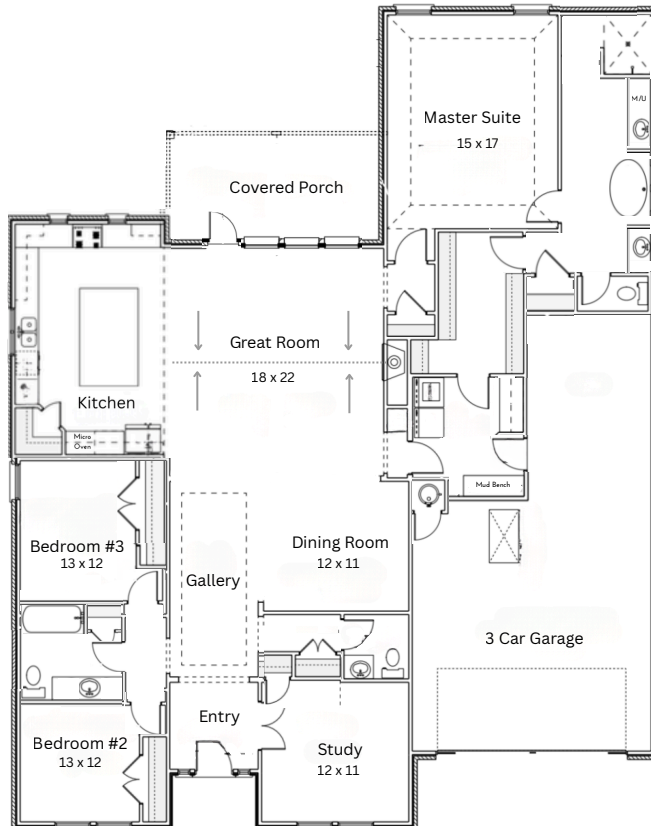

# 12901 Cobblestone Curve Road

3  2 1/2  3  2456 sq ft MOL 

**VILLAS** at COBBLESTONE CURVE

Call or text us at (405)442-4497

Copyright 2026. This plan is not to be copied or reproduced.

\*Measurements are approximate for marketing purposes only\*