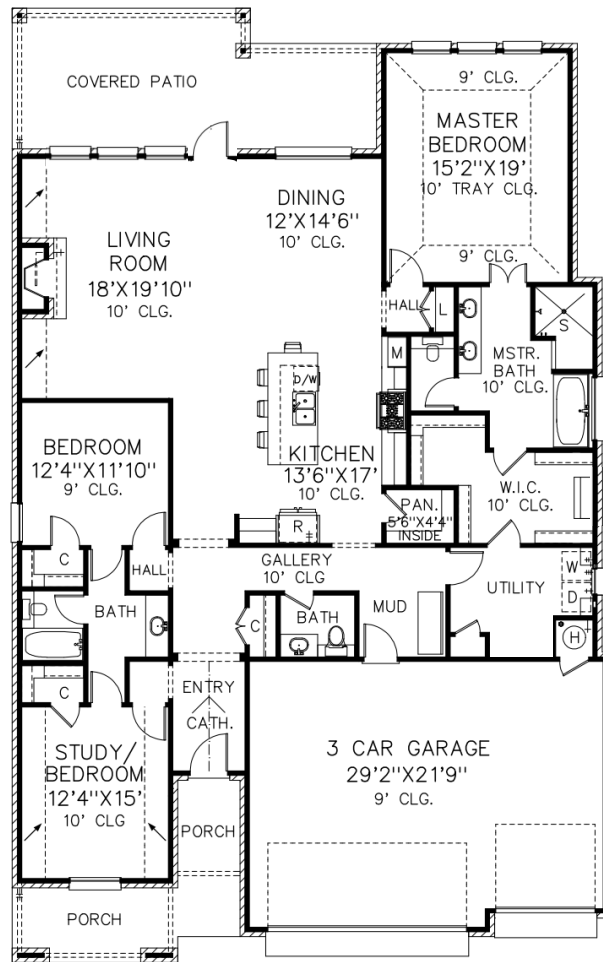

12905 Cobblestone Curve Road

3 2 1/2 3 2350 sq ft MOL

VILLAS at COBBLESTONE CURVE

Call or text us at (405)442-4497

Copyright 2026. This plan is not to be copied or reproduced.

Measurements are approximate for marketing purposes only