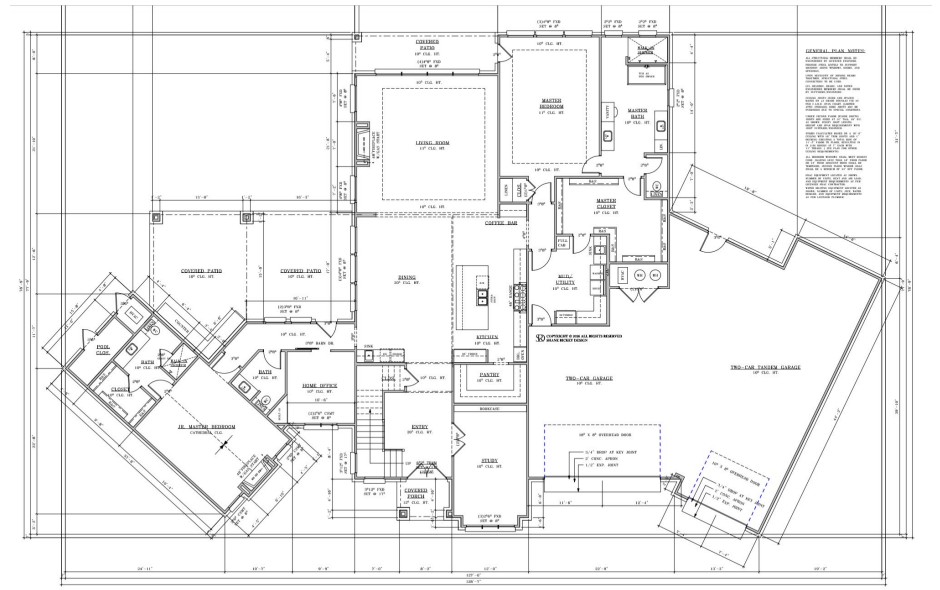

Upper floor plan

The Sawgrass 5762 sq ft

Lower floor plan

(405)442-4497
office@huelskamphomes.com