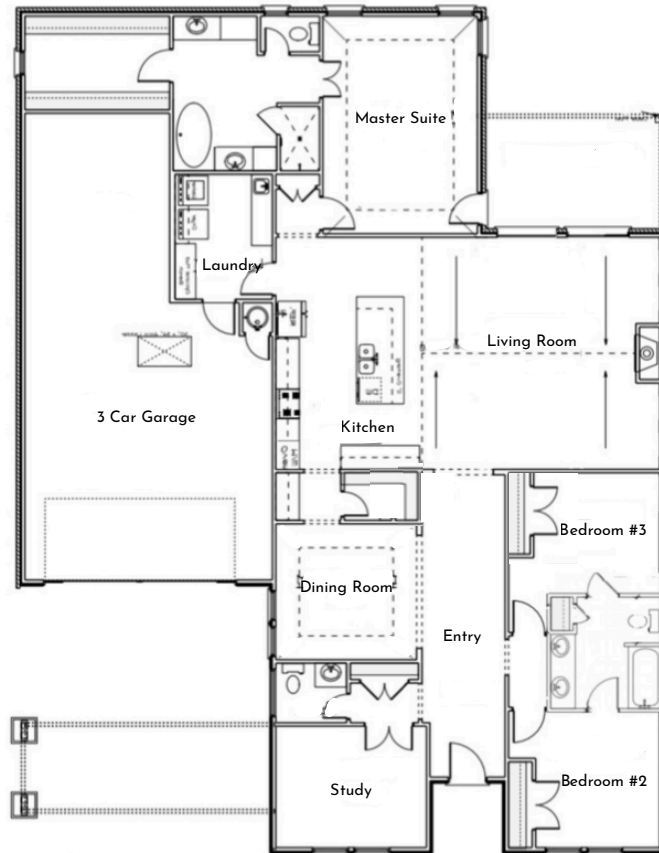

Photograph of previously built project. Home to be construction in similar design and style.

2008 Colonial Way

3 

2.5 

3 

2546 sq ft mol 

huelskamphomes.com
Call or Text 405-442-4497

Wiregrass