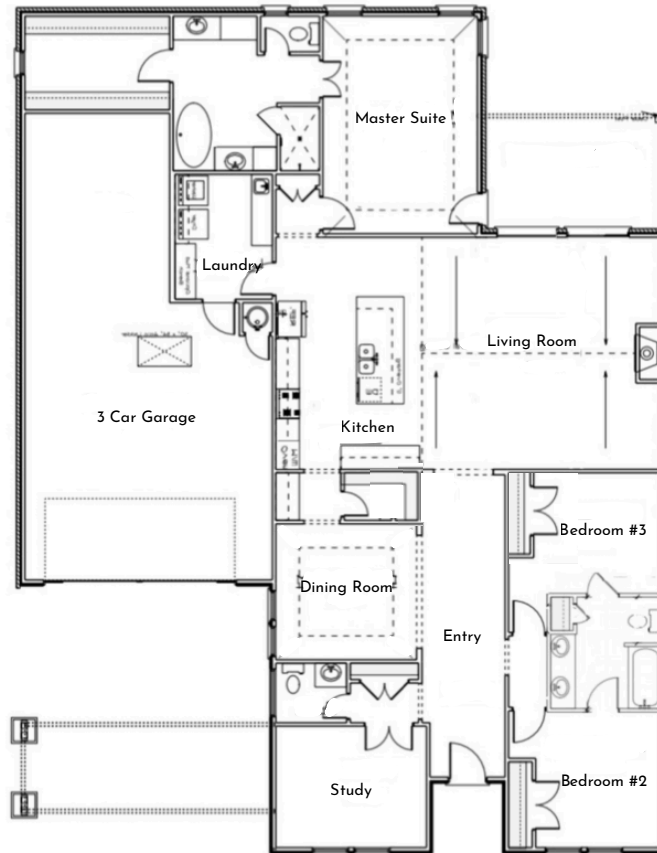

2008 Colonial Way

3 

2.5 

3 

2546 sq ft mol 

huelskamphomes.com
Call or Text 405-442-4497

Wiregrass

AT OAK TREE