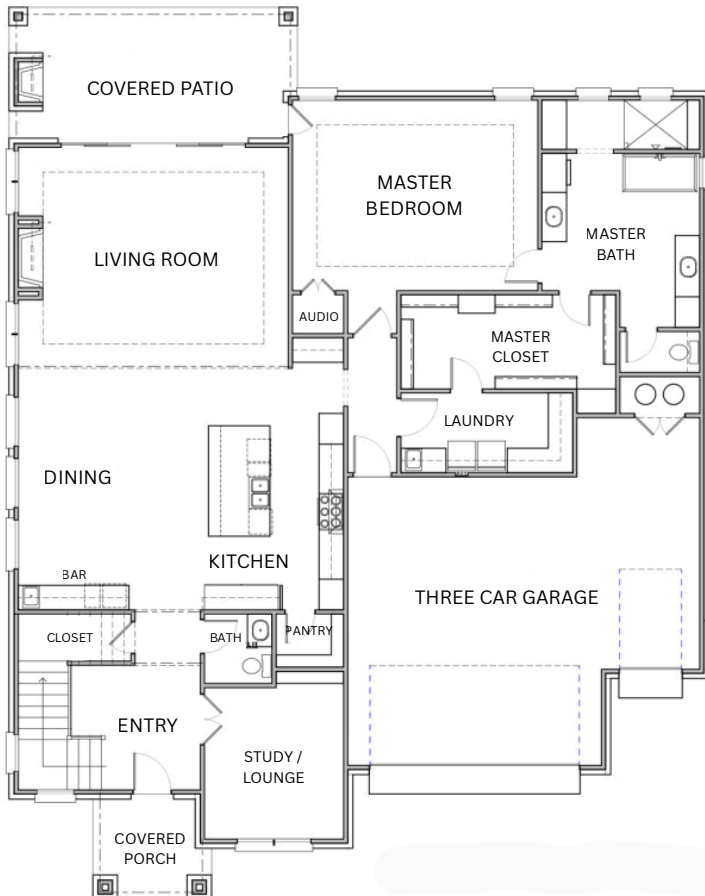

2009 Colonial Way

4  3 full  2 half  3  4050 sq ft 

huelskamphomes.com
Call or Text 405-442-4497

The Browning Group
with Metro First Realty Pros

Kaitlyn
405-473-0449