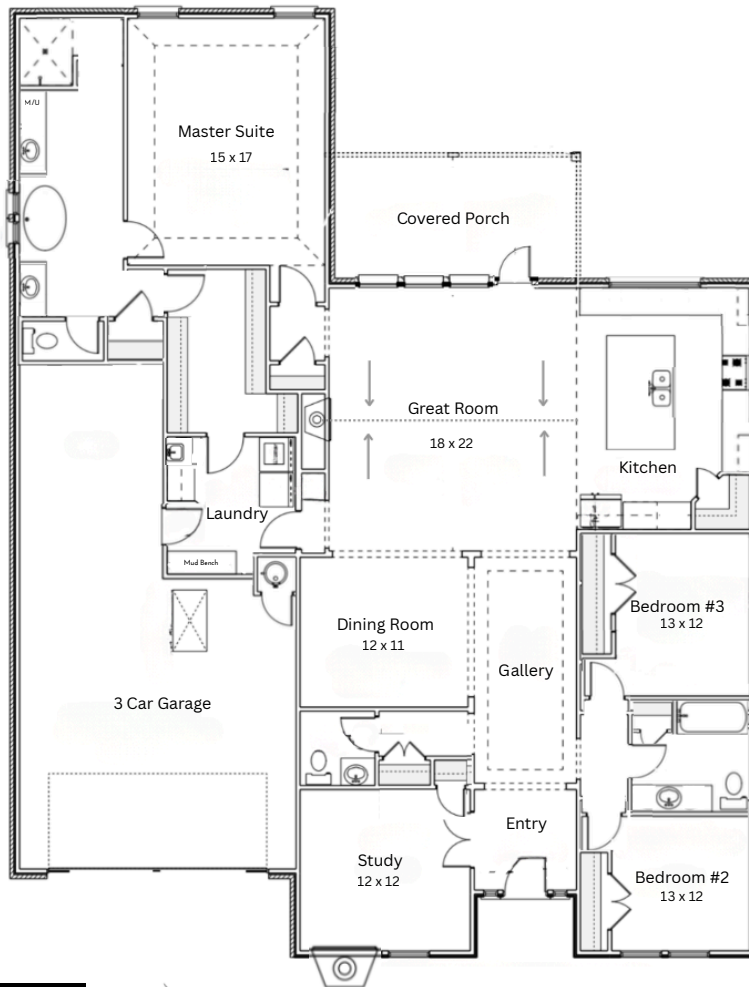

Photograph of previously built project. Home to be construction in similar design and style.

2016 Colonial Way

3 2 full
1 half 3 2500 sq ft mol

huelskamphomes.com
Call or Text 405-442-4497

The Browning Group
with Metro First Realty Pros

Kaitlyn
405-473-0449

Copyright 2026. This plan is not to be copied or reproduced.

Measurements are approximate for marketing purposes only

Pricing, plans, elevations, availability, design selections, estimated completion dates subject to change