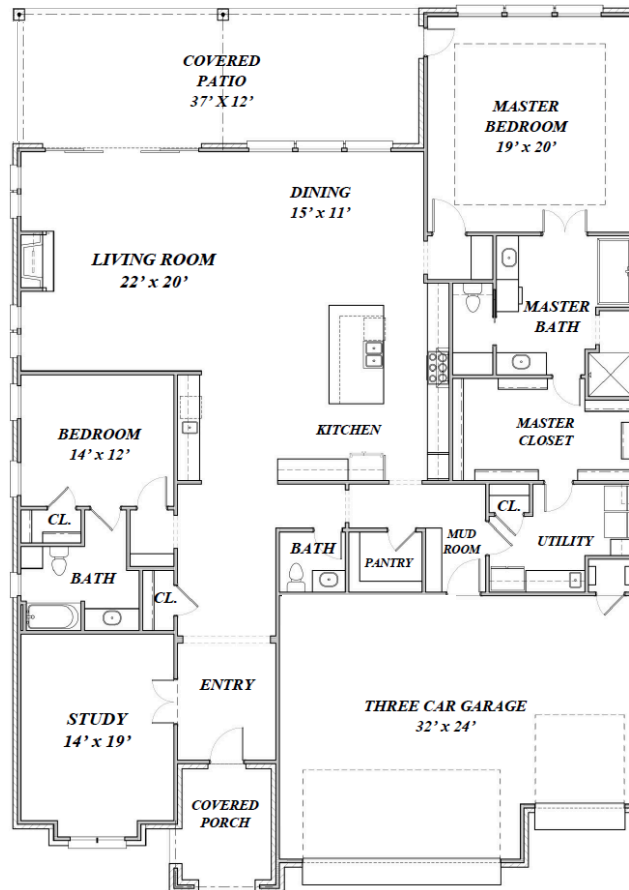

2024 Colonial Way

2  2.5  3  2515 sq ft mol 

huelskamphomes.com
Call or Text 405-442-4497

The Browning Group
with Metro First Realty Pros

Kaitlyn
405-473-0449

Copyright 2026. This plan is not to be copied or reproduced.

Measurements are approximate for marketing purposes only

Pricing, plans, elevations, availability, design selections, estimated completion dates subject to change