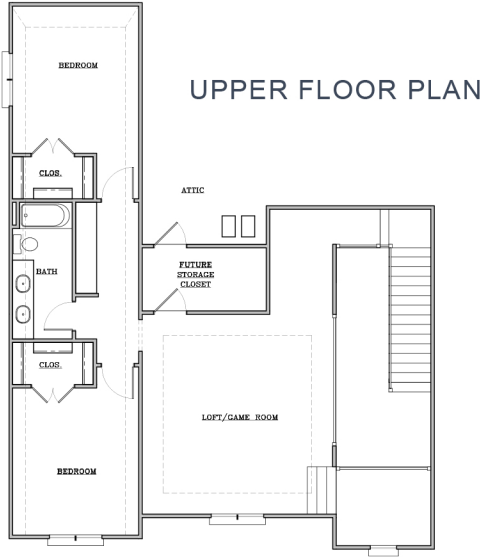

WIREGRASS @ OAKTREE
 2033 COLONIAL WAY
 EDMOND, OK

Designed by
SHANE RICKEY DESIGN