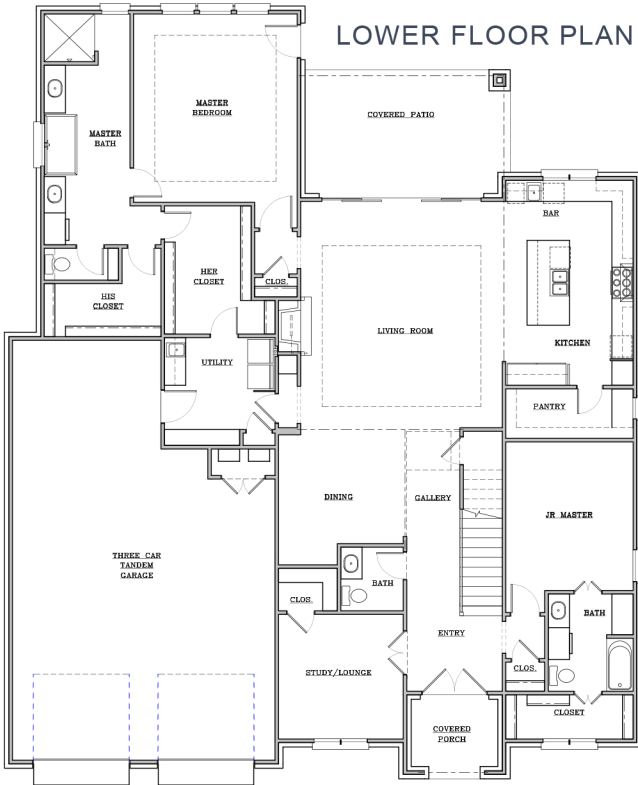

WIREGRASS @ OAKTREE
 2033 COLONIAL WAY
 EDMOND, OK

Designed by
SHANE RICKEY DESIGN