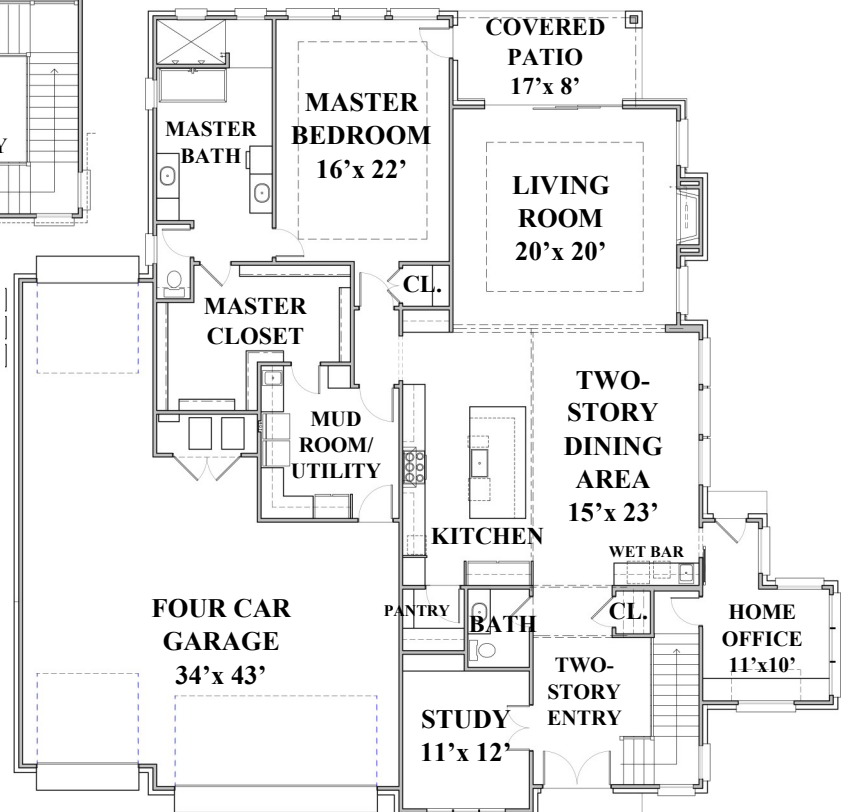

2124 WIREGRASS DR.
 EDMOND, OK

UPPER FLOOR

LOWER FLOOR

SHANE RICKEY
 DESIGN

SHANERICKEYDESIGN.COM