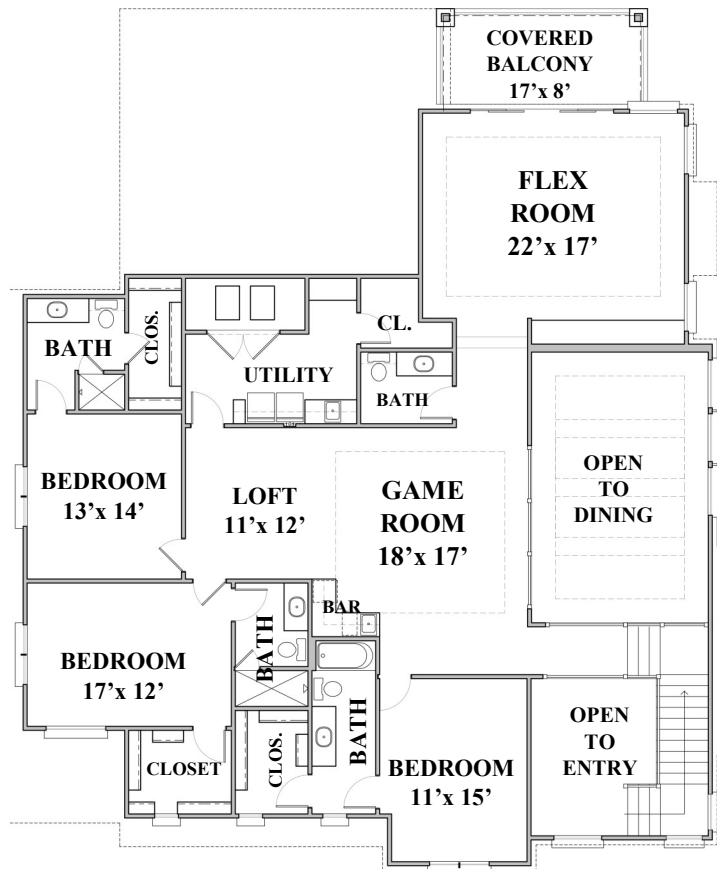

2124 WIREGRASS DR.
 EDMOND, OK

UPPER FLOOR

LOWER FLOOR

SHANE RICKEY
 DESIGN

SHANERICKEYDESIGN.COM