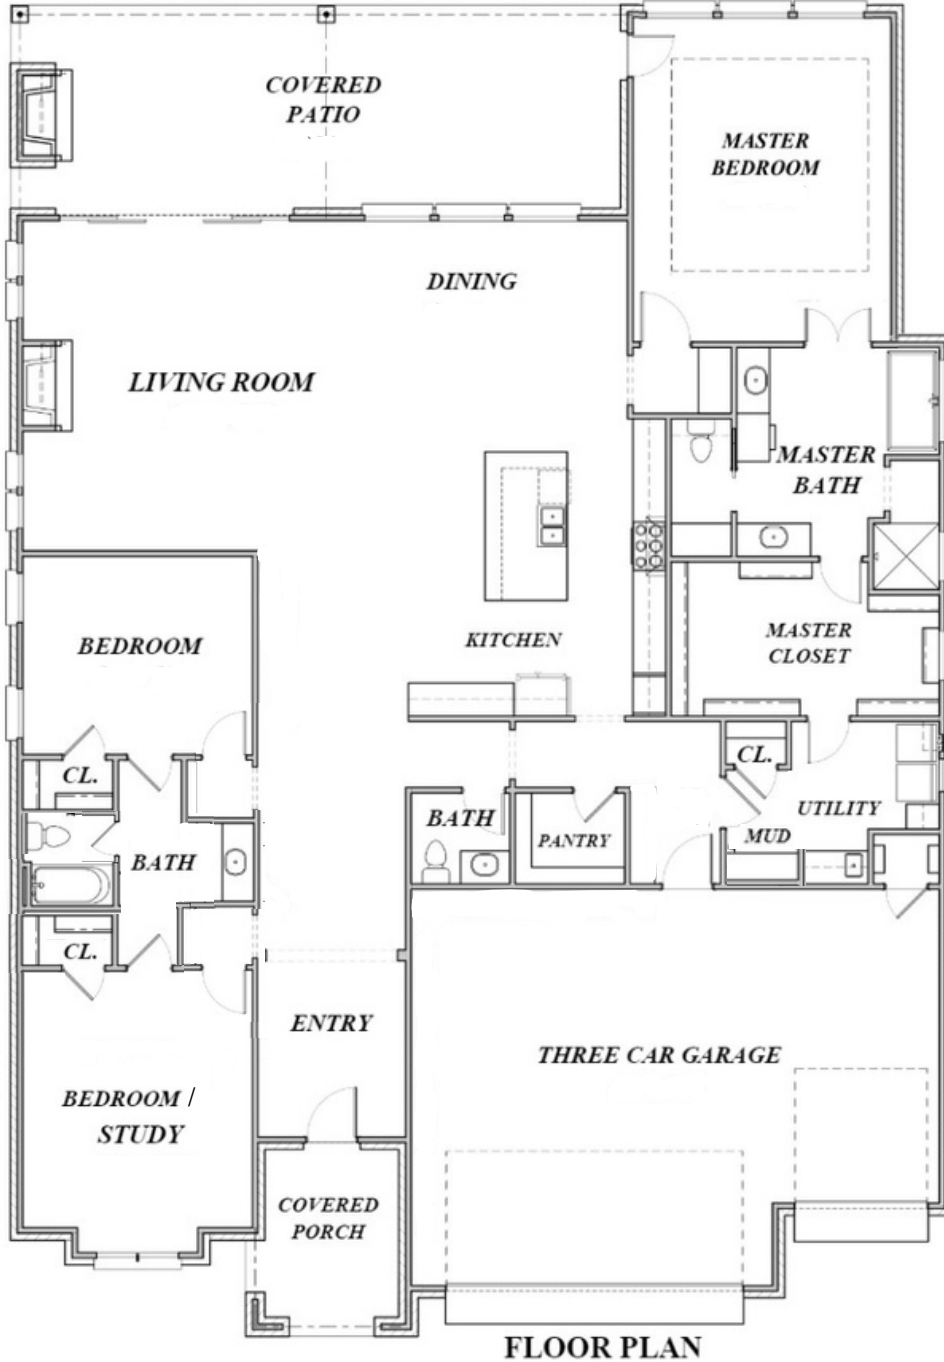

5817 Calcutta Lane

2814 SQ FT

The Browning Group
with Metro First Realty Pros

huelskamphomes.com

Kaitlyn 405-473-0449

Copyright 2024. This plan is not to be copied or reproduced.