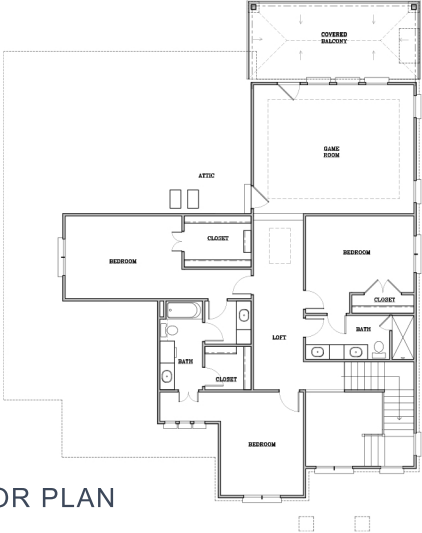

OAK TREE
 5916 CALCUTTA LANE
 EDMOND, OK

4009 SQ. FT.

Designed by
SR SHANE RICKEY DESIGN