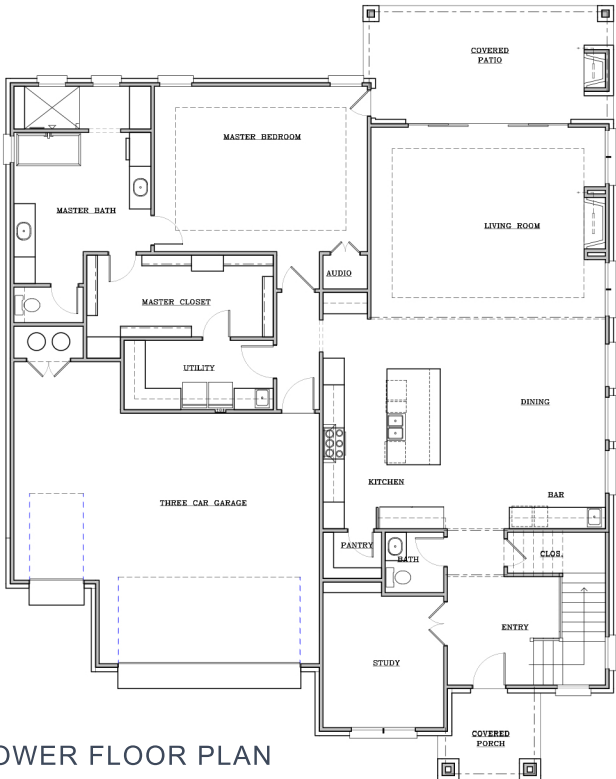

OAK TREE
 5916 CALCUTTA LANE
 EDMOND, OK

4009 SQ. FT.

Designed by
SR SHANE RICKEY DESIGN