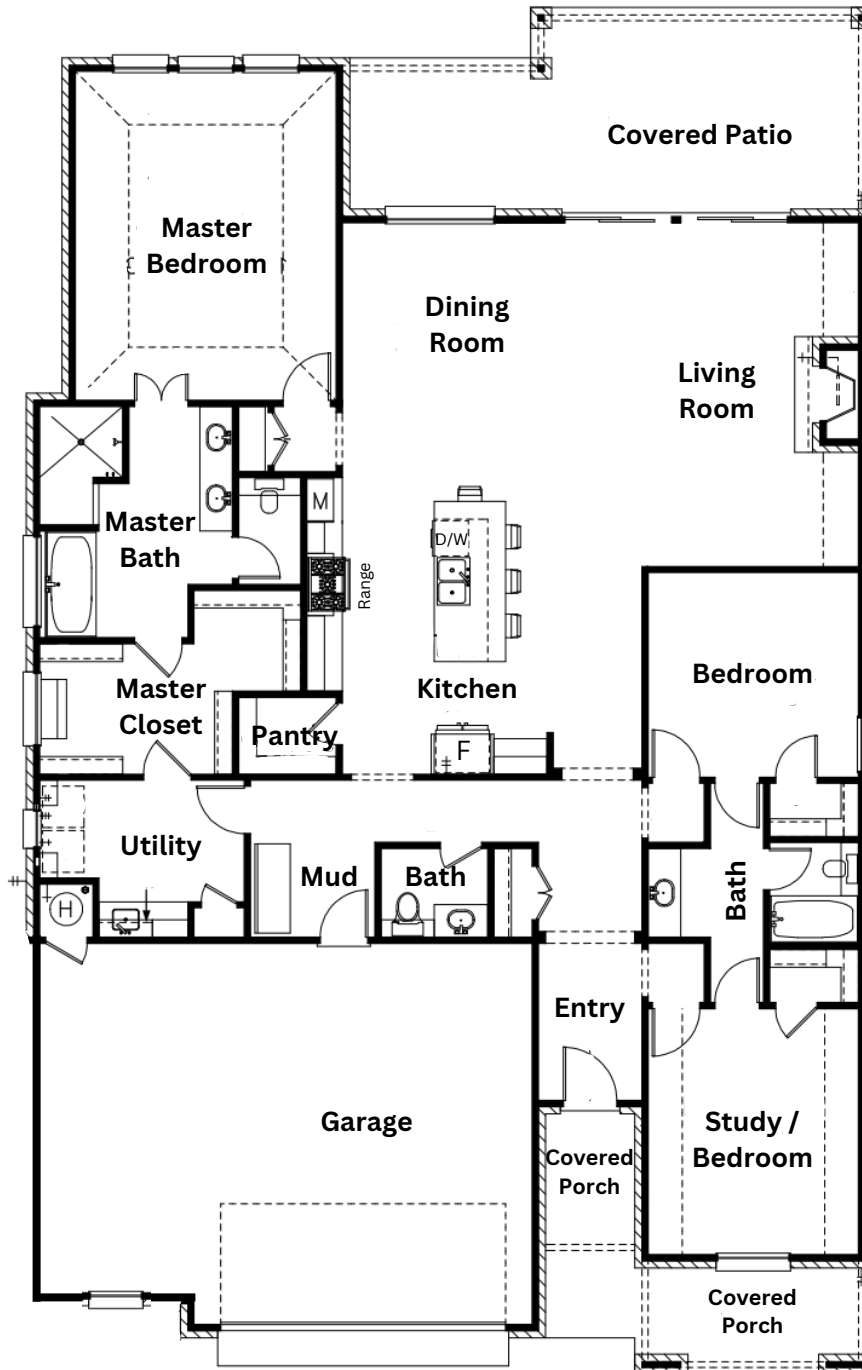

8413 NW 128th Street

2317 SQ FT

Estimated Completion - Summer 2024

VILLAS at COBBLESTONE CURVE

Copyright 2024. This plan sheet is not to be copied or reproduced.

huelkamphomes.com

Pricing, plans, elevations, availability, design selections, and estimated completion dates subject to change