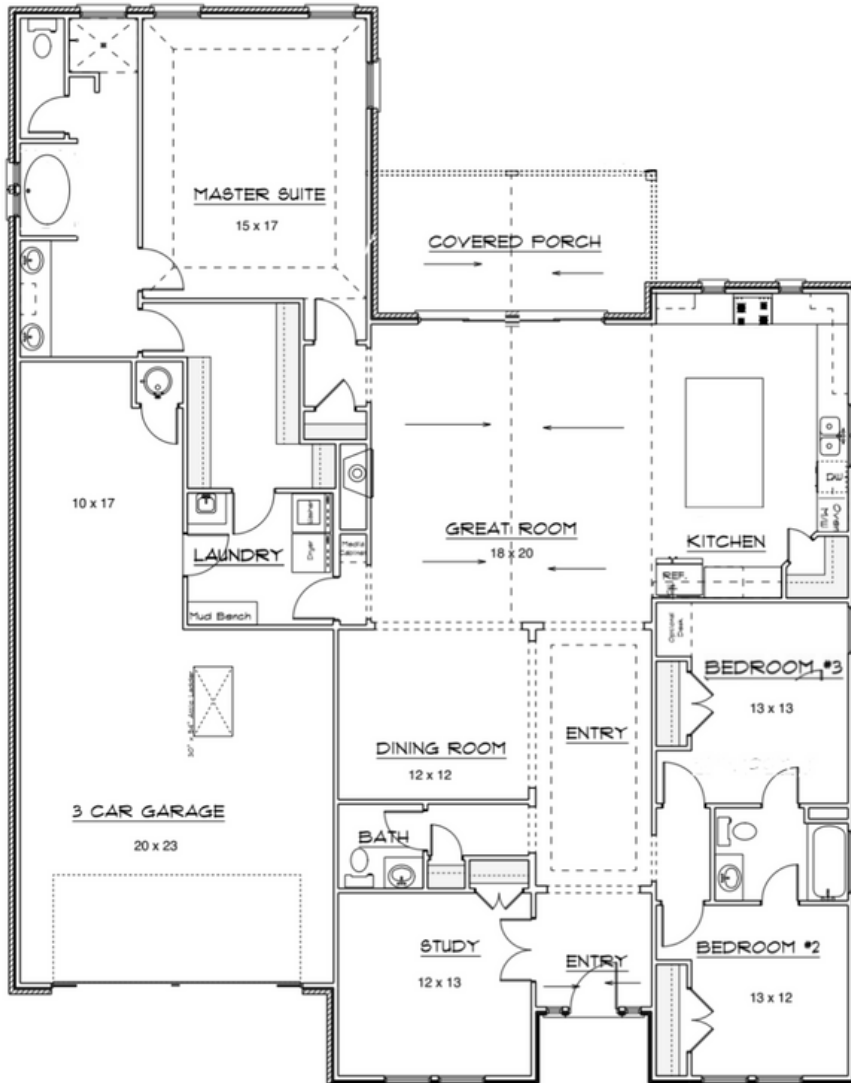

# Madison

2374 SQ FT

english tudor

french chateaux

modern farmhouse

urban contemporary

VILLAS at COBBLESTONE CURVE

huelskamphomes.com

Copyright 2023. This plan sheet is not to be copied or reproduced.

\*\*Pricing, plans, elevations, availability, design selections, and estimated completion dates subject to change\*\*