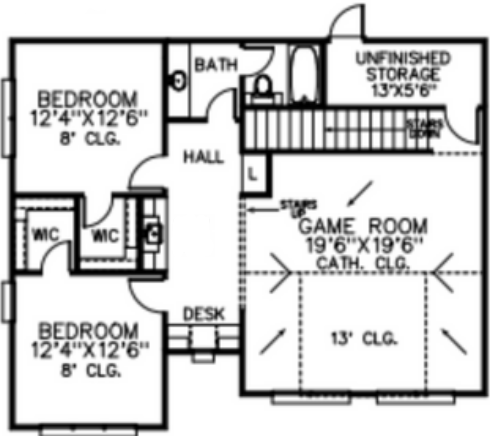

Parker+++

3398 SQ FT

modern farmhouse

urban contemporary

4 3 1/2 3

VILLAS at COBBLESTONE CURVE

huelskamphomes.com

Copyright 2023. This plan sheet is not to be copied or reproduced.