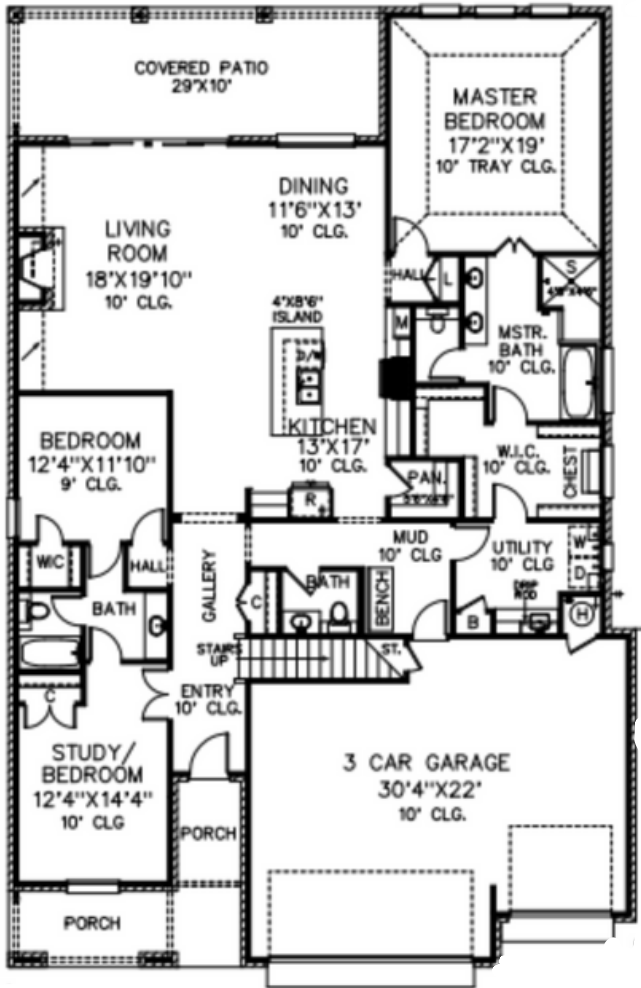

Parker+++

3398 SQ FT

modern farmhouse

urban contemporary

4 3 1/2 3

VILLAS at COBBLESTONE CURVE

huelskamphomes.com

Copyright 2023. This plan sheet is not to be copied or reproduced.

Pricing, plans, elevations, availability, design selections, and estimated completion dates subject to change