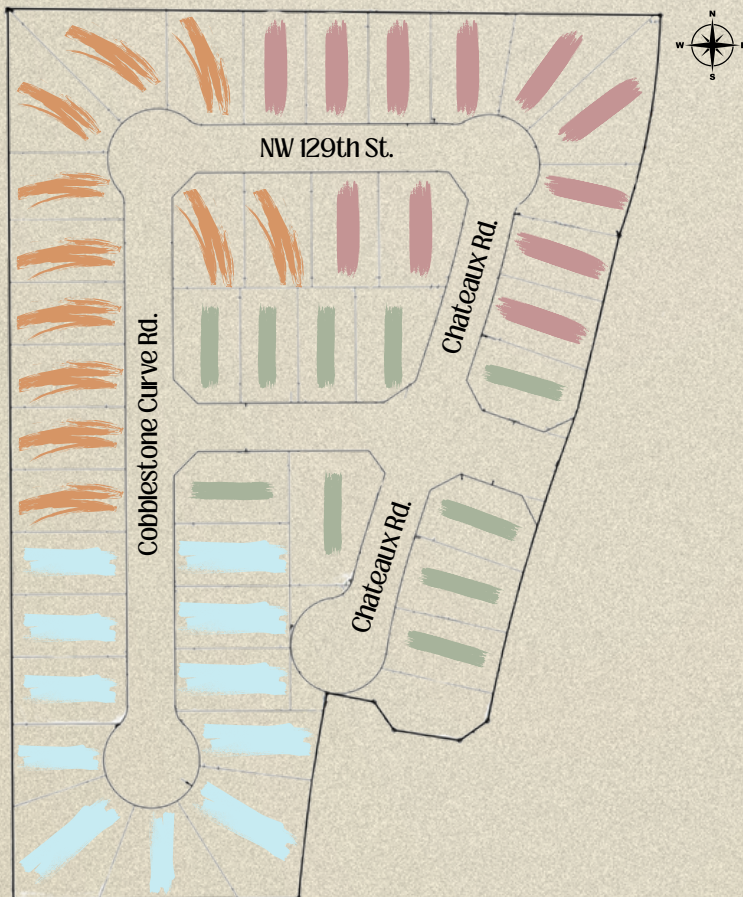

GRAND OPENING

# VILLAS at COBBLESTONE CURVE

- New homes from the \$500k's
- Putnam City Schools
- Gated Community, Pool, & Playground
- Vintage Detail Meets Modern Conveniences

Phase 1

Phase 3

Phase 2

Phase 4