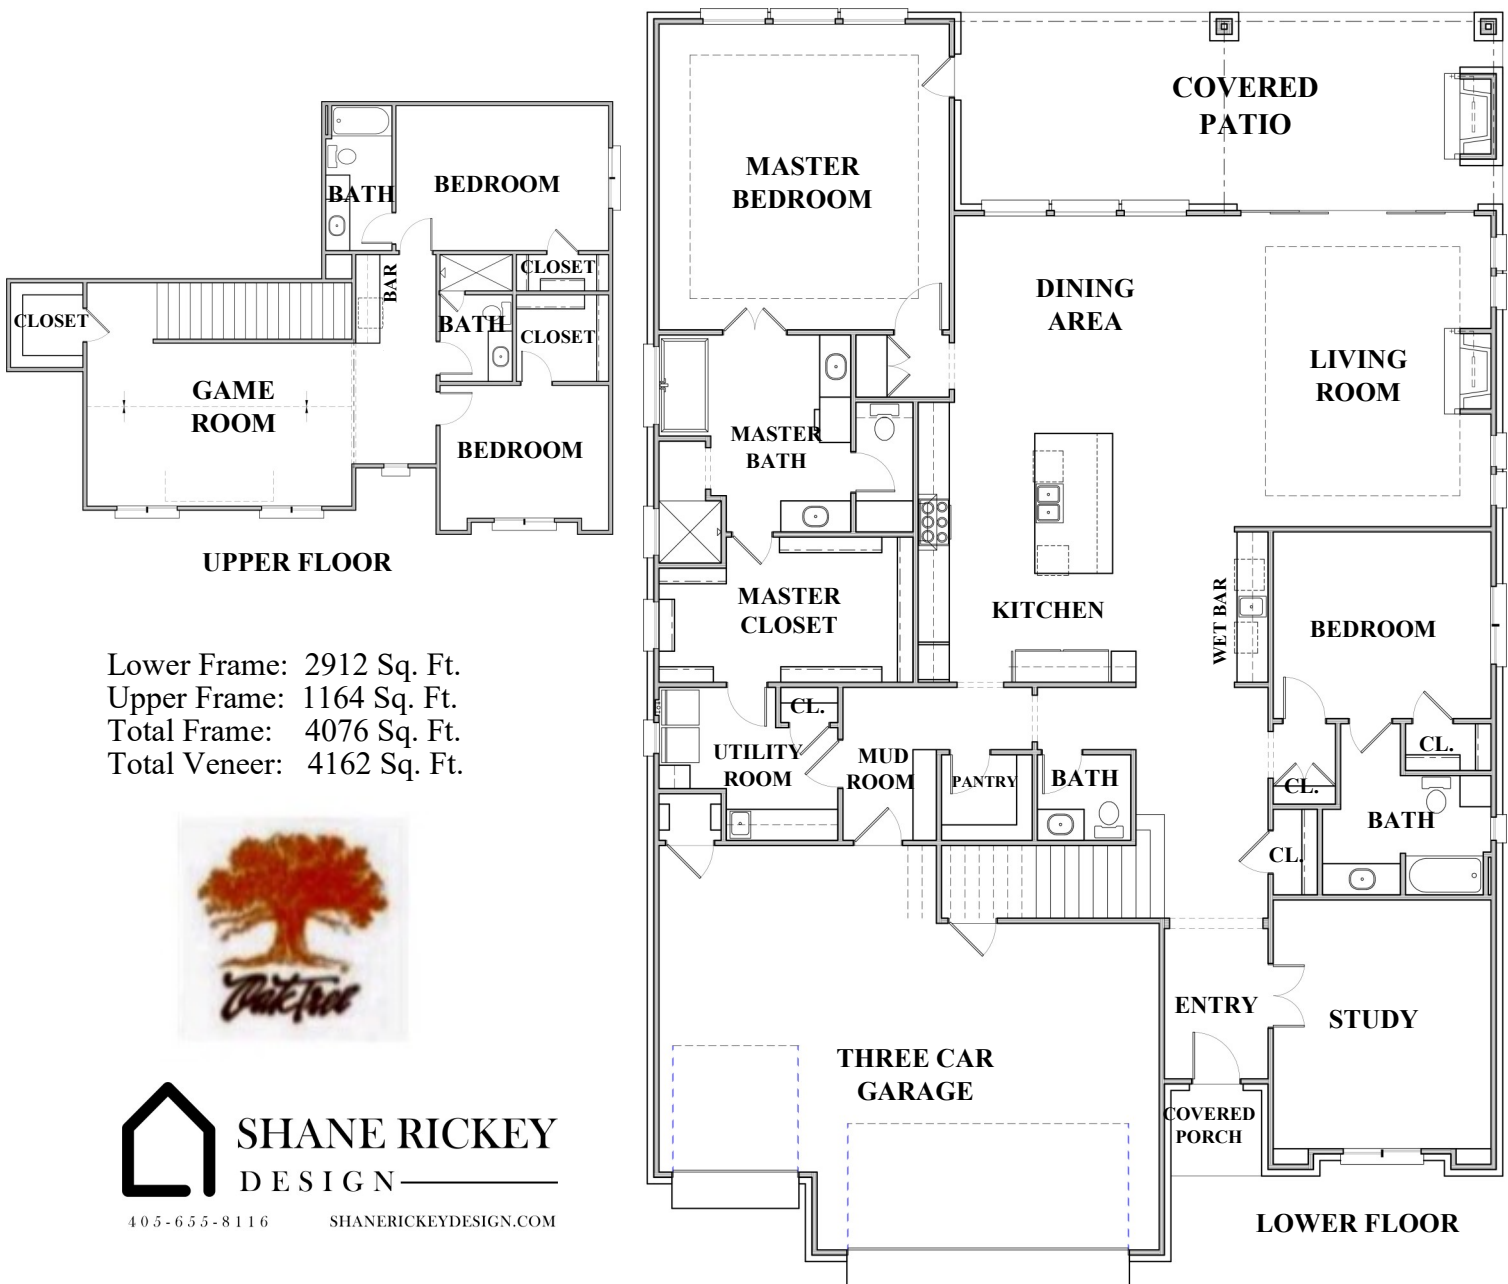

(405)285-0561

5900 CALCUTTA LANE
EDMOND, OK

SHANE RICKEY
 DESIGN
 405-655-8116 SHANERICKEYDESIGN.COM