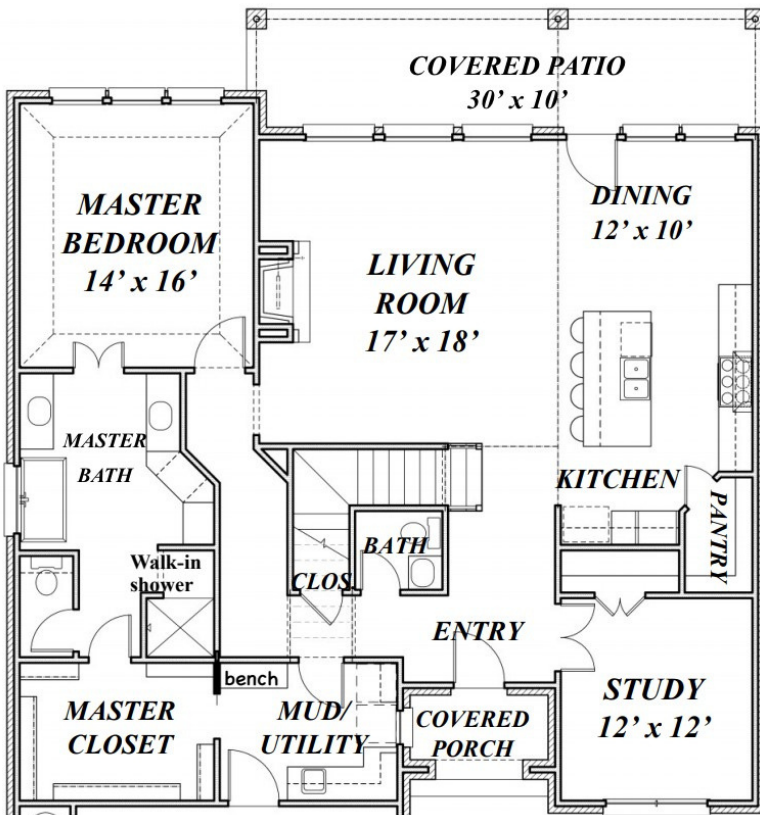

THE RICHMOND

2700 SQ FT

LOWER FLOOR

UPPER FLOOR

modern tudor

english tudor

COBBLESTONE CURVE

405.285.0561