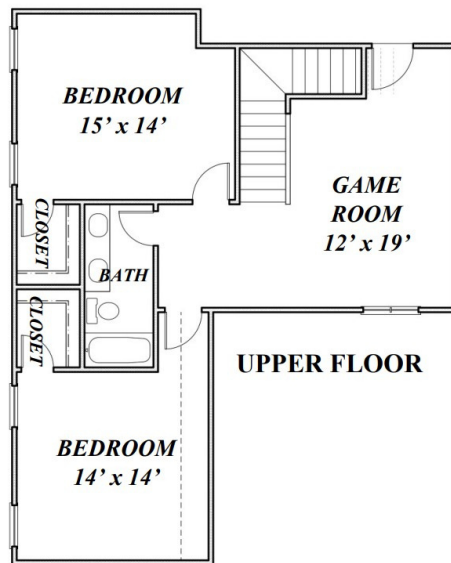

THE RICHMOND

2700 SQ FT

LOWER FLOOR

UPPER FLOOR

modern tudor

english tudor

COBBLESTONE CURVE

405.285.0561