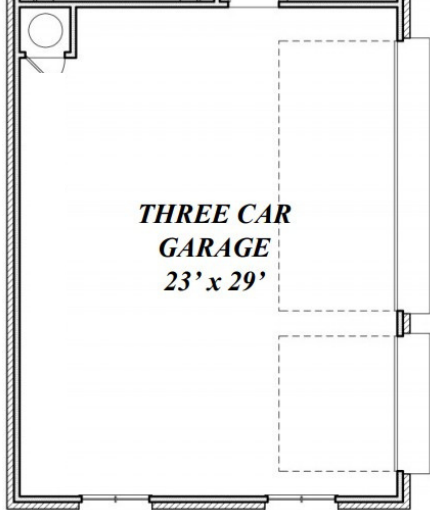

THE RICHMOND

2700 SQ FT

LOWER FLOOR

UPPER FLOOR

modern tudor

english tudor

COBBLESTONE CURVE

405.285.0561