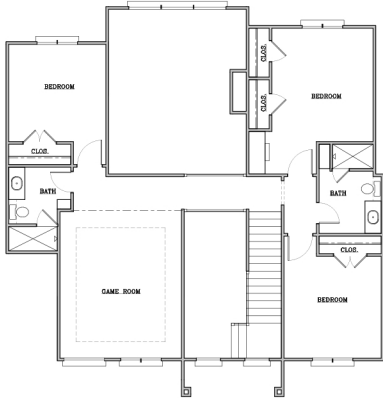

WIREFRASS @ OAK TREE  
 2025 COLONIAL WAY  
 EDMOND, OK

Designed by  
**SHANE RICKEY**  
 DESIGN