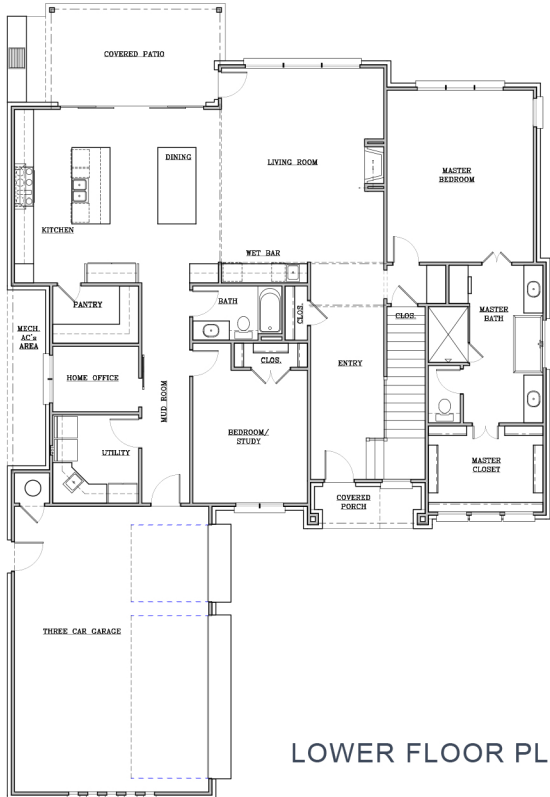

WIREFRASS @ OAK TREE  
 2025 COLONIAL WAY  
 EDMOND, OK

Designed by  
**SHANE RICKEY**  
 DESIGN