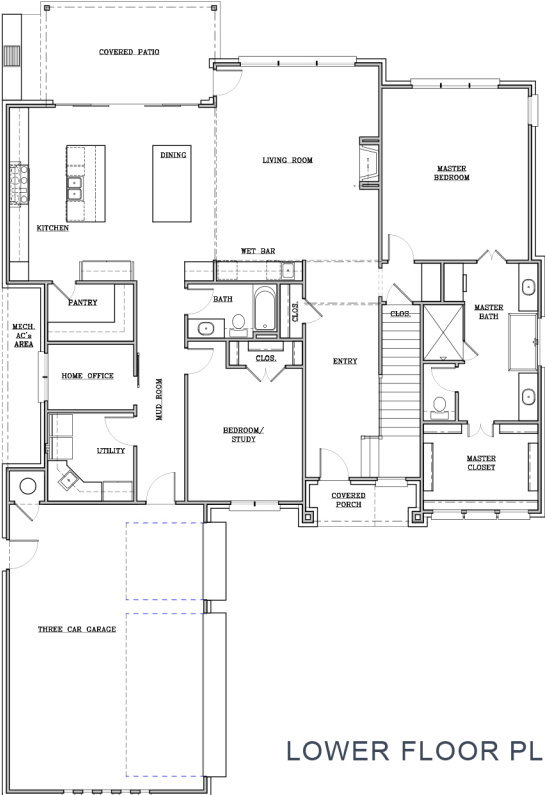

WIREFRASS @ OAK TREE
 2025 COLONIAL WAY
 EDMOND, OK

3681 SQ. FT.

Designed by
SHANE RICKEY
 DESIGN