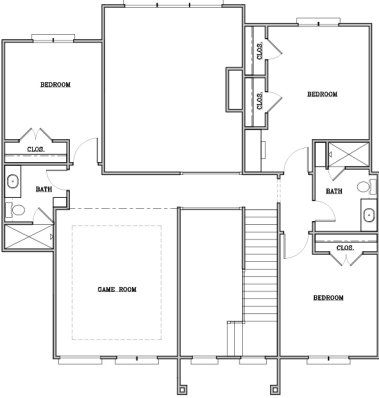

WIREFRASS @ OAK TREE
 2025 COLONIAL WAY
 EDMOND, OK

3681 SQ. FT.

Designed by
SHANE RICKEY
 DESIGN