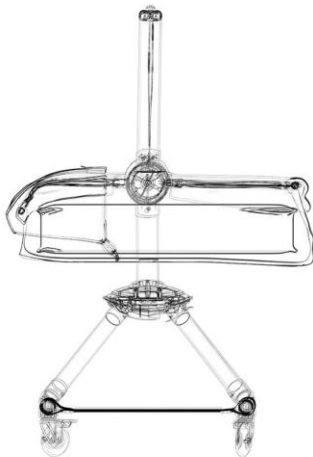

The Baby By U, is designed around convenience easy to fold and lightweight. Take it with you wherever you need to be with your baby.

CHAIR COLOURS

BASSINET COLOURS

ACCESSORIES

Tray Table

Clip on clip off our tray table makes feeding a little more convenient. Dishwasher safe.

TECHNICAL

Chair
H 65cm x W 55cm x D 25cm

Bassinet
L 65cm x W 55cm x 55cm

Base
H 45cm x W 50 x D 55cm

Baby By U[®] System

Allan Park – Founder

Allan.park@BabyByU.co.uk

+44 7990 525 500