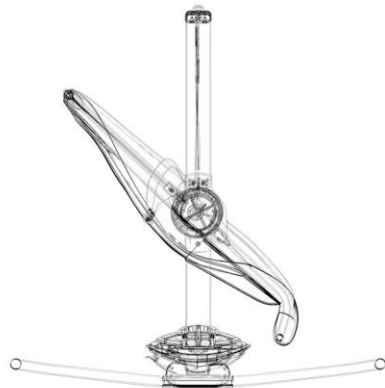

The Baby By U, is designed around convenience easy to fold and lightweight. Take it with you wherever you need to be with your baby.

CHAIR COLOURS

BASSINET COLOURS

ACCESSORIES

Tray Table

Clip on clip off our tray table makes feeding a little more convenient. Dishwasher safe.

TECHNICAL

Chair
H 65cm x W 55cm x D 25cm

Bassinet
L 65cm x W 55cm x 55cm

Base
H 45cm x W 50 x D 55cm

Baby By U[®] System

Allan Park – Founder

Allan.park@BabyByU.co.uk

+44 7990 525 500