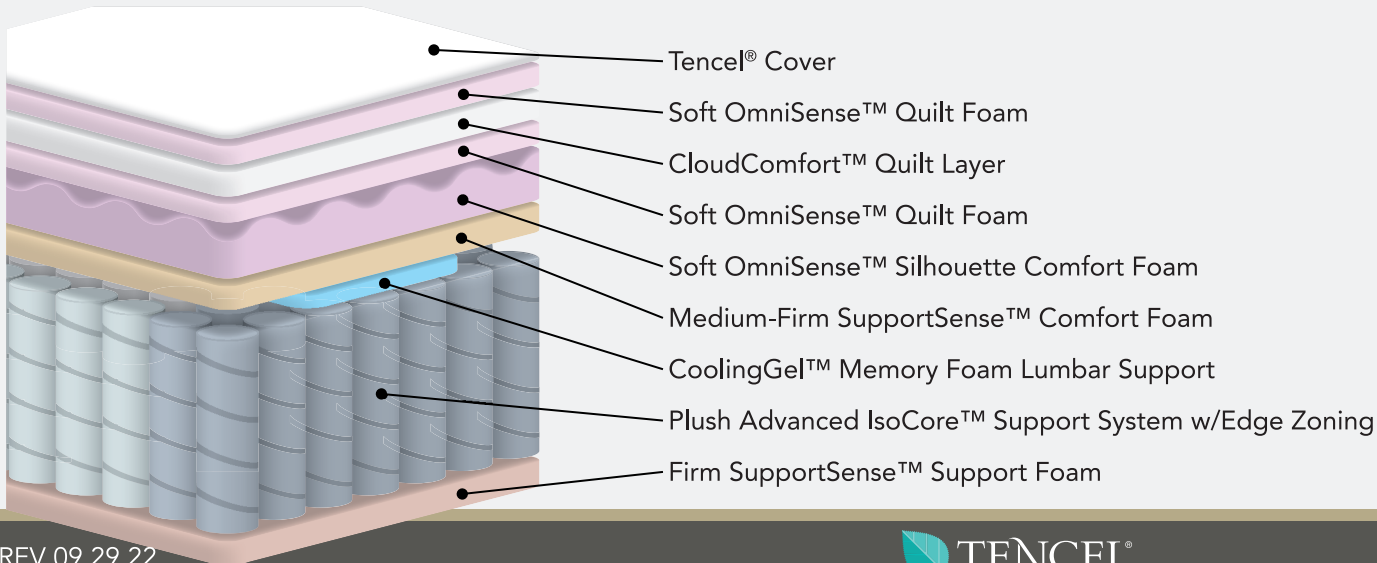

### Ideal For:

Side & Stomach Sleepers

**Adjustable  
Base Compatible**