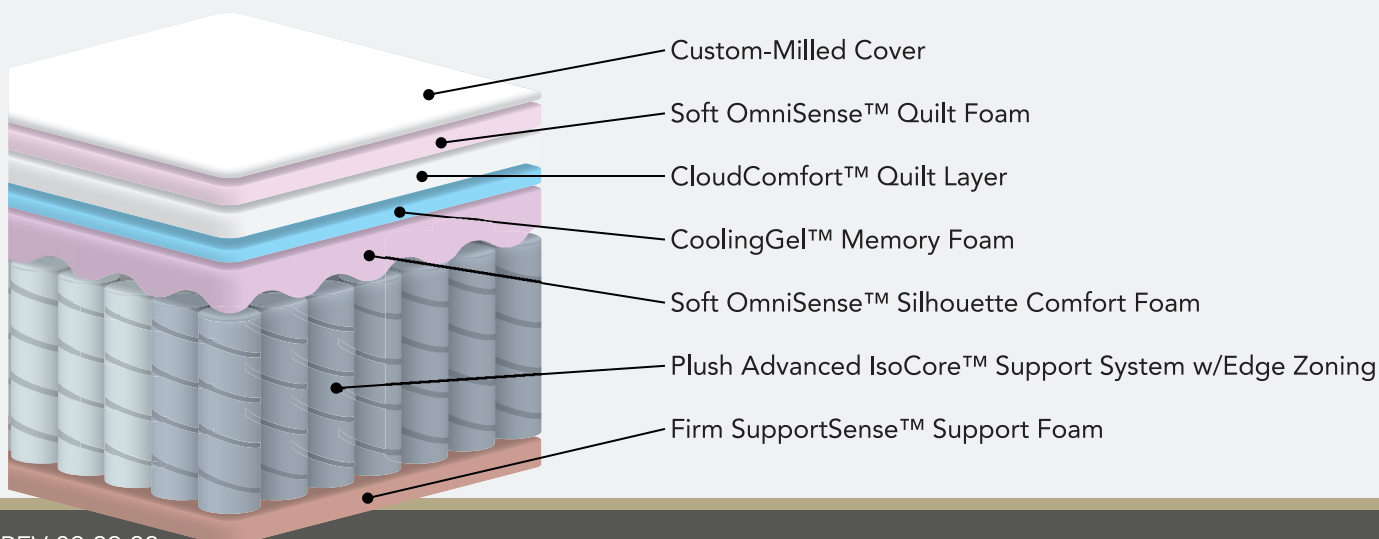

Introspection Plush

LUNESSENCE

Custom-Milled Fabrics and Quality Covers

- Custom-milled fabrics chosen for durability and comfort
- Dual quilted layers create cradling comfort, added pressure relief, and improved durability

SupportSense™ Foam

- Delivers a comfortable sleep surface with firm support
- Long-lasting and resistant to body impressions

CloudComfort™ Layer

- Breathable, soft cloud like comfort layer provides cradling support

CoolingGel™ Memory Foam

- Gel-Infused Memory Foam keeps you cool so you sleep better
- Self-contouring support and comfort

OmniSense™ Silhouette Foam

- Fast response for immediate comfort and relaxation
- Long-lasting and resistant to body impressions
- Rolling peaks & valleys contour to the body—for pressure relief, improved spinal alignment and breathability for perfect temperature
- Works with other mattress layers to distribute weight more evenly as you move, reducing partner disturbance

Advanced IsoCore™ Support System with Edge Zoning

- Unique design ergonomically supports the body and reduces partner disturbance with zoned edge support for better stability and consistency
- Open design ensures airflow, breathability and efficient heat transfer

Always CertiPUR-US® Certified Foams

- Certified foams made without harmful chemicals

10 YEAR WARRANTY
NON-PRORATED

Profile:

12.5 Inch Profile

Comfort Feel:

Plush

Ideal For:

Side & Stomach
Sleepers

**Adjustable
Base Compatible**