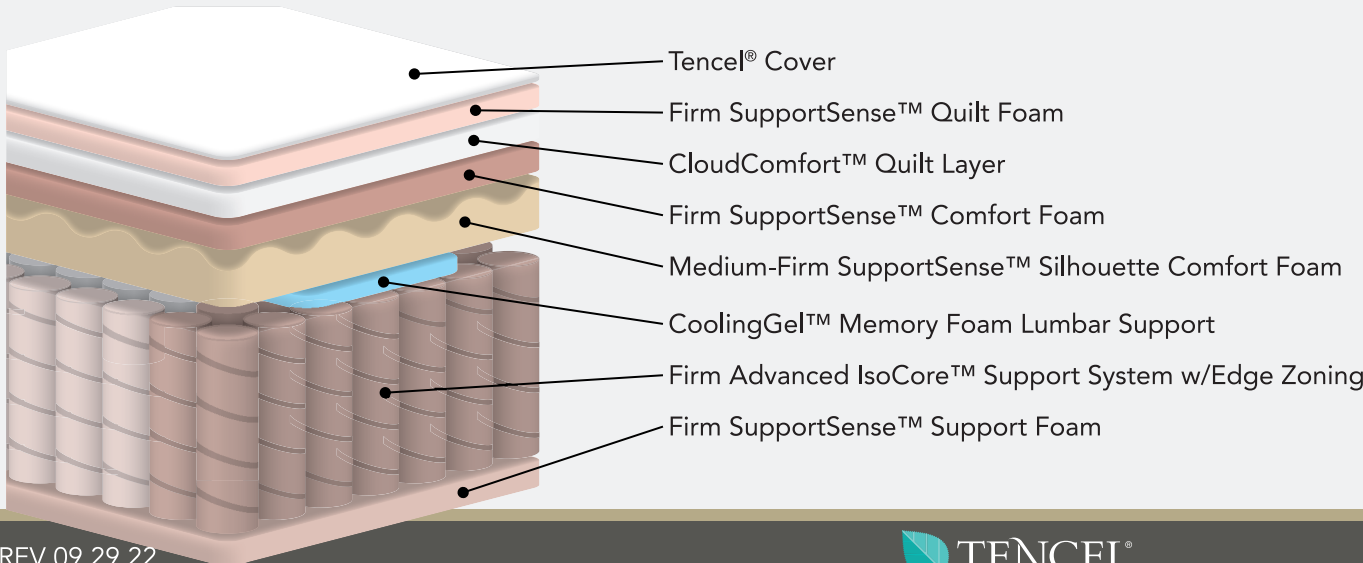

### Ideal For:

Side & Stomach Sleepers

**Adjustable Base Compatible**