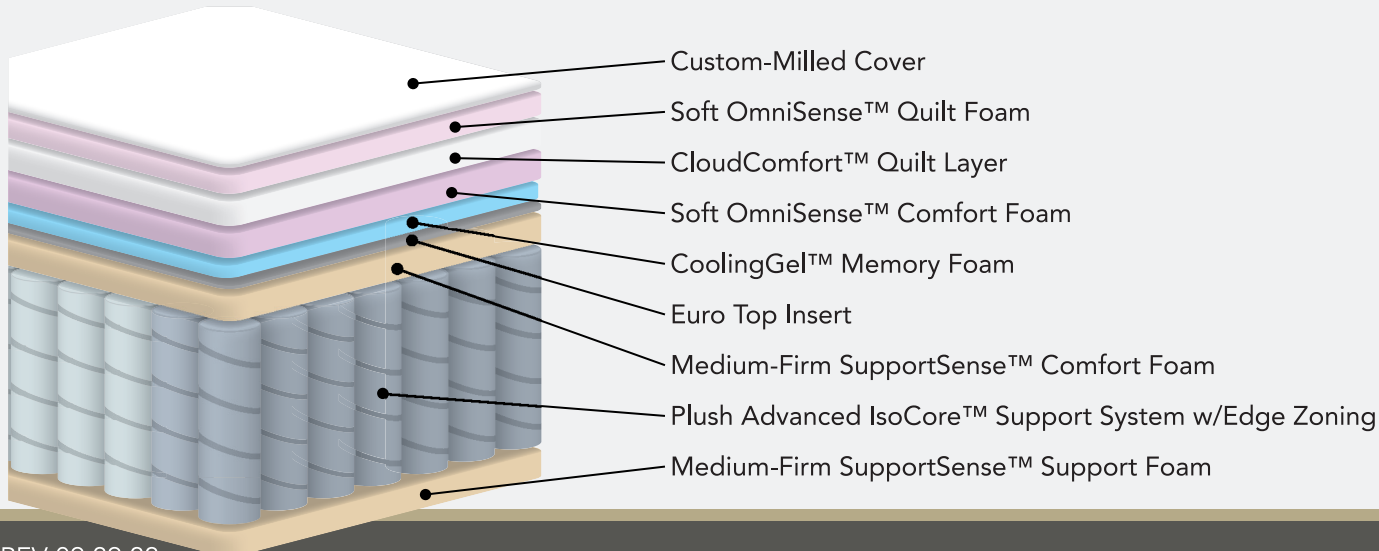

### Ideal For:

Side & Stomach Sleepers

**Adjustable  
Base Compatible**