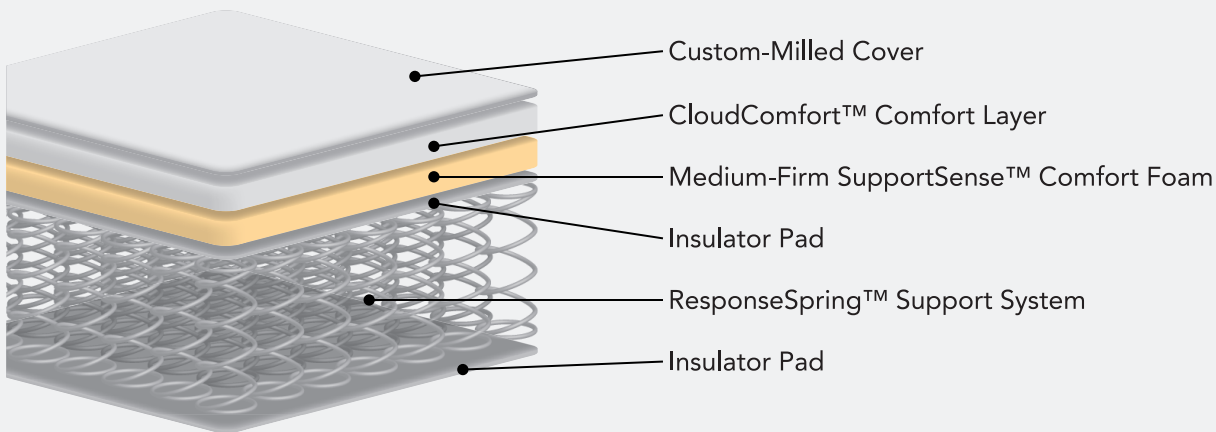

Custom-Milled Fabrics and Quality Covers

- Custom-milled fabrics chosen for durability and comfort
- Dual quilted layers create cradling comfort, added pressure relief, and improved durability

CloudComfort™ Layer

- Breathable, soft cloud like comfort layer provides cradling support

SupportSense™ Foam

- Delivers a comfortable sleep surface with firm support
- Long-lasting and resistant to body impressions

ResponseSpring™ Support System

- Unique shape of sturdy offsetting coils provides consistent surface support edge-to-edge
- Open design improves airflow and temperature regulation

Always CertiPUR-US® Certified Foams

- Certified foams made without harmful chemicals

5 YEAR WARRANTY
1 FULL / 4 PRORATED

Profile:

7.5 Inch Profile

Comfort Feel:

Firm

Ideal For:

Side & Back Sleepers