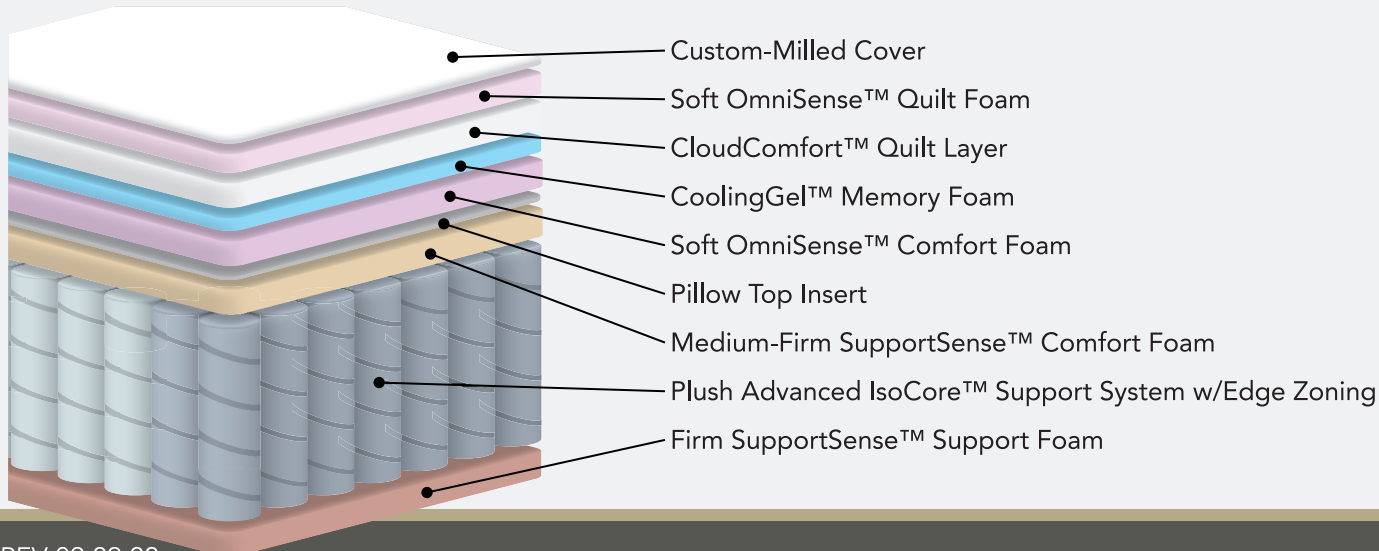

Introspection Pillow Top

LUNESSENCE

Custom-Milled Fabrics and Quality Covers

- Custom-milled fabrics chosen for durability and comfort
- Dual quilted layers create cradling comfort, added pressure relief, and improved durability

OmniSense™ Foam

- Fast response for immediate comfort and relaxation
- Long-lasting and resistant to body impressions

CloudComfort™ Layer

- Breathable, soft cloud like comfort layer provides cradling support

CoolingGel™ Memory Foam

- Gel-Infused Memory Foam keeps you cool so you sleep better
- Self-contouring support and comfort

SupportSense™ Foam

- Delivers a comfortable sleep surface with firm support
- Long-lasting and resistant to body impressions

Advanced IsoCore™ Support System with Edge Zoning

- Unique design ergonomically supports the body and reduces partner disturbance with zoned edge support for better stability and consistency
- Open design ensures airflow, breathability and efficient heat transfer

Always CertiPUR-US® Certified Foams

- Certified foams made without harmful chemicals

10 YEAR WARRANTY
NON-PRORATED

Profile:

12.5 Inch Profile

Comfort Feel:

Plush / Pillow Top

Ideal For:

Side & Stomach
Sleepers

**Adjustable
Base Compatible**