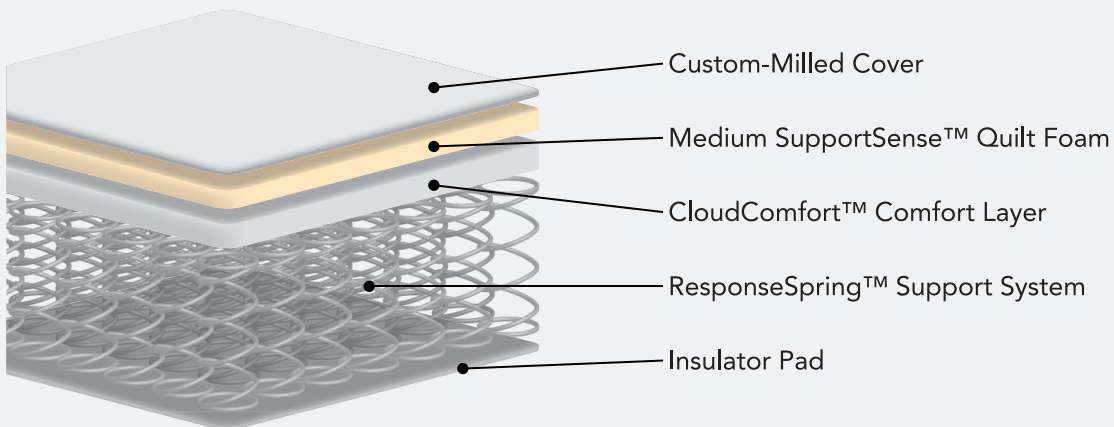

Awaken Euro Top

LUNESSENCE

Custom-Milled Fabrics and Quality Covers

- Custom-milled fabrics chosen for durability and comfort
- Dual quilted layers create cradling comfort, added pressure relief, and improved durability

SupportSense™ Foam

- Delivers a comfortable sleep surface with firm support
- Long-lasting and resistant to body impressions

CloudComfort™ Layer

- Breathable, soft cloud like comfort layer provides cradling support

ResponseSpring™ Support System

- Unique shape of sturdy offsetting coils provides consistent surface support edge-to-edge
- Open design improves airflow and temperature regulation

Always CertiPUR-US® Certified Foams

- Certified foams made without harmful chemicals

10 YEAR WARRANTY
NON-PRORATED

Profile:

7.5 Inch Profile

Comfort Feel:

Firm / Euro Top

Ideal For:

Side & Back Sleepers