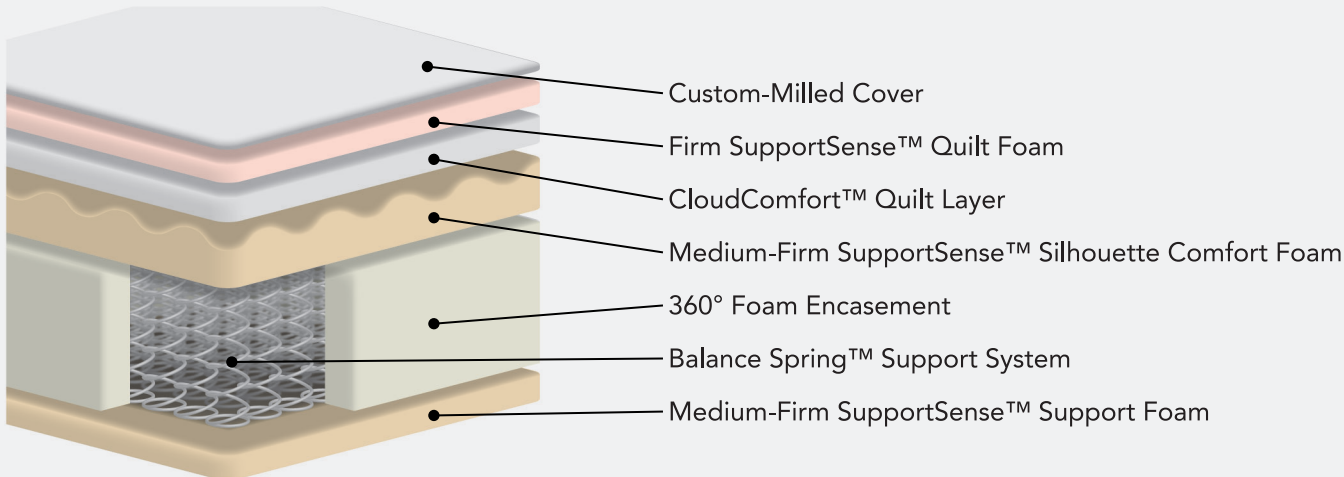

Custom-Milled Fabrics and Quality Covers

- Custom-milled fabrics chosen for durability and comfort
- Dual quilted layers create cradling comfort, added pressure relief, and improved durability

SupportSense™ Foam

- Delivers a comfortable sleep surface with firm support
- Long-lasting and resistant to body impressions

CloudComfort™ Layer

- Breathable, soft cloud like comfort layer provides cradling support

SupportSense™ Silhouette Foam

- Delivers a comfortable supportive sleep surface all-night with firm support
- Rolling peaks & valleys contour to the body—for pressure relief, improved spinal alignment and breathability for perfect temperature
- Works with other mattress layers to distribute weight more evenly as you move, reducing partner disturbance

Balance Spring™ Support System w/ FE

- Unique shape of strong offsetting coils provides consistent surface support
- Open design improves airflow and temperature regulation

Always CertiPUR-US® Certified Foams

- Certified foams made without harmful chemicals

10 YEAR WARRANTY
NON-PRORATED

Profile:

10 Inch Profile

Comfort Feel:

Firm

Ideal For:

Side & Back Sleepers