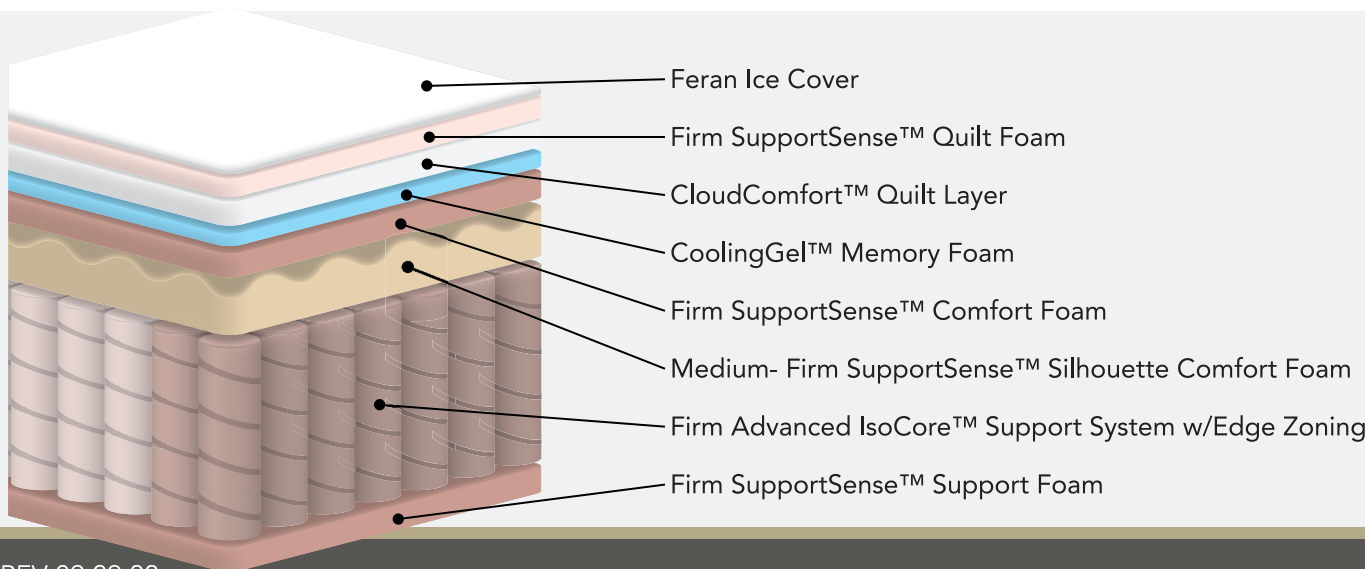

SupportSense™ Comfort Foam

- Delivers a comfortable sleep surface with firm support
- Long-lasting and resistant to body impressions

CloudComfort™ Layer

- Breathable, soft cloud like comfort layer provides cradling support

CoolingGel™ Memory Foam

- Gel-Infused Memory Foam keeps you cool so you sleep better
- Self-contouring support and comfort

SupportSense™ Silhouette Comfort Foam

- Delivers a comfortable supportive sleep surface all-night with firm support
- Rolling peaks & valleys contour to the body—for pressure relief, improved spinal alignment and breathability for perfect temperature
- Works with other mattress layers to distribute weight more evenly as you move, reducing partner disturbance

Advanced IsoCore™ Support System with Edge Zoning

- Unique design ergonomically supports the body and reduces partner disturbance with zoned edge support for better stability and consistency
- Open design ensures airflow, breathability and efficient heat transfer

Always CertiPUR-US® Certified Foams

- Certified foams made without harmful chemicals

10 YEAR WARRANTY
NON-PRORATED

Profile:

13.5 Inch Profile

Comfort Feel:

Firm

Ideal For:

Side & Back Sleepers

Adjustable Base Compatible