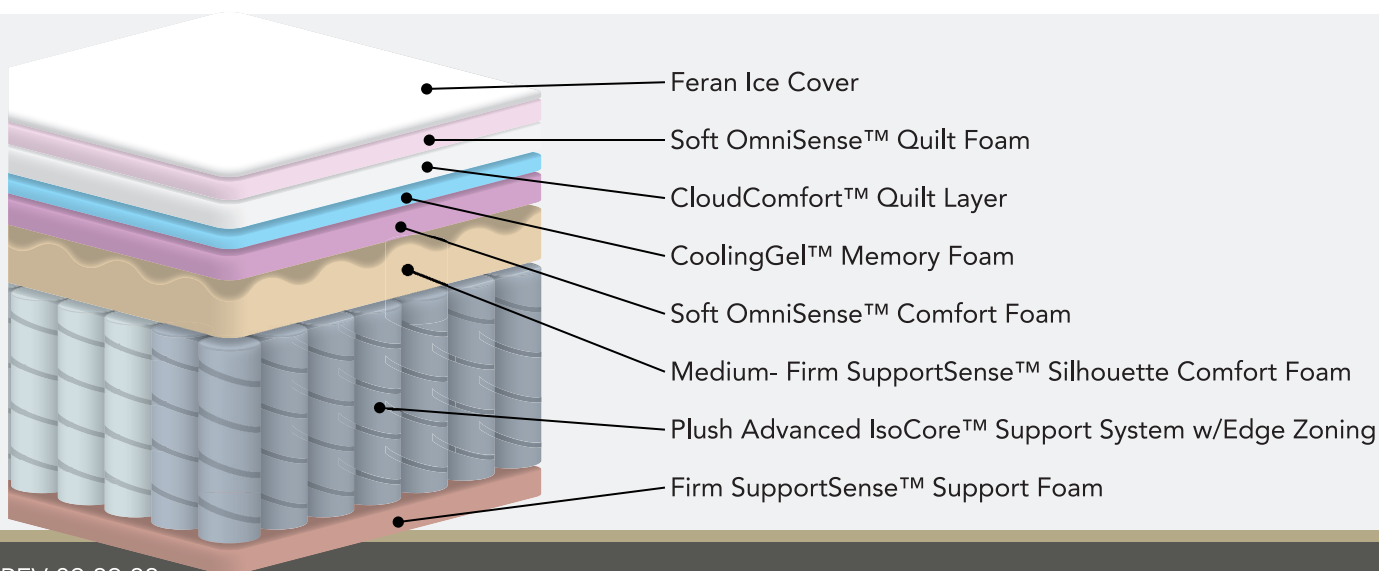

### Ideal For:

Side & Stomach  
Sleepers

**Adjustable  
Base Compatible**