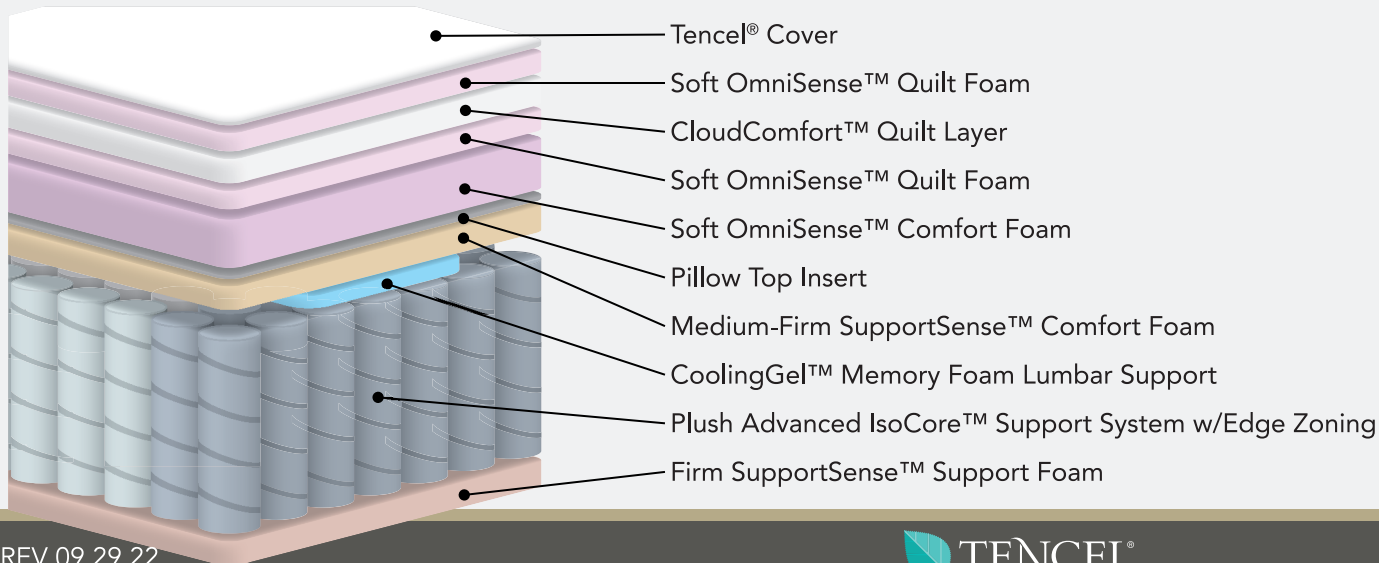

### Ideal For:

Side & Stomach Sleepers

**Adjustable Base Compatible**