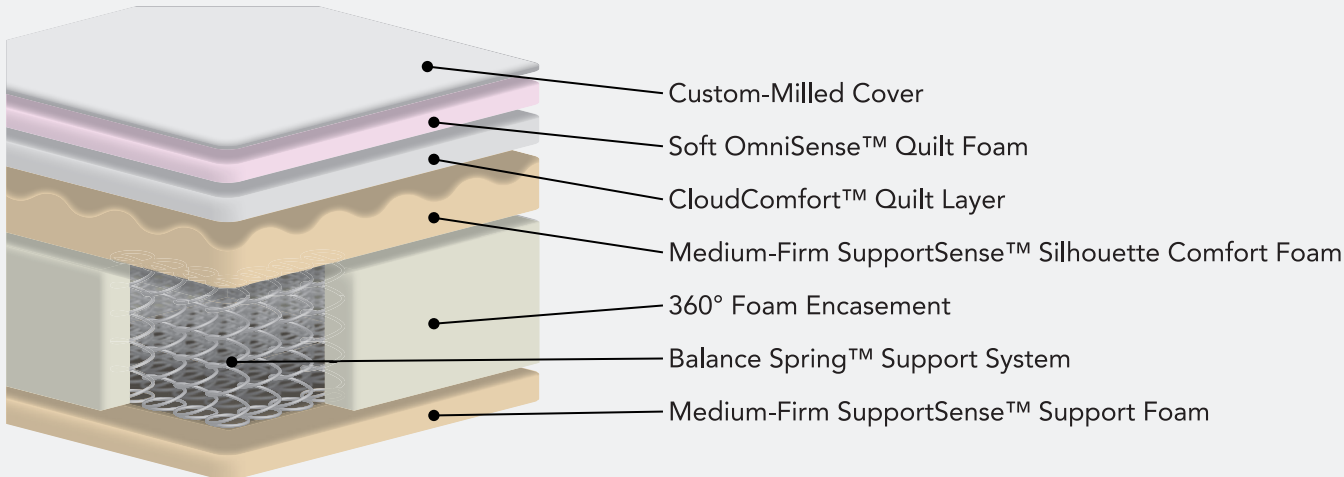

Custom-Milled Fabrics and Quality Covers

- Custom-milled fabrics chosen for durability and comfort
- Dual quilted layers create cradling comfort, added pressure relief, and improved durability

OmniSense™ Foam

- Fast response for immediate comfort and relaxation
- Long-lasting and resistant to body impressions

CloudComfort™ Layer

- Breathable, soft cloud like comfort layer provides cradling support

SupportSense™ Silhouette Foam

- Delivers a comfortable supportive sleep surface all-night with firm support
- Rolling peaks & valleys contour to the body—for pressure relief, improved spinal alignment and breathability for perfect temperature
- Works with other mattress layers to distribute weight more evenly as you move, reducing partner disturbance

Balance Spring™ Support System w/ FE

- Unique shape of strong offsetting coils provides consistent surface support
- Open design improves airflow and temperature regulation

SupportSense™ Foam

- Delivers a comfortable sleep surface with firm support
- Long-lasting and resistant to body impressions

Always CertiPUR-US® Certified Foams

- Certified foams made without harmful chemicals

10 YEAR WARRANTY
NON-PRORATED

Profile:

10 Inch Profile

Comfort Feel:

Plush

Ideal For:

Side & Stomach Sleepers