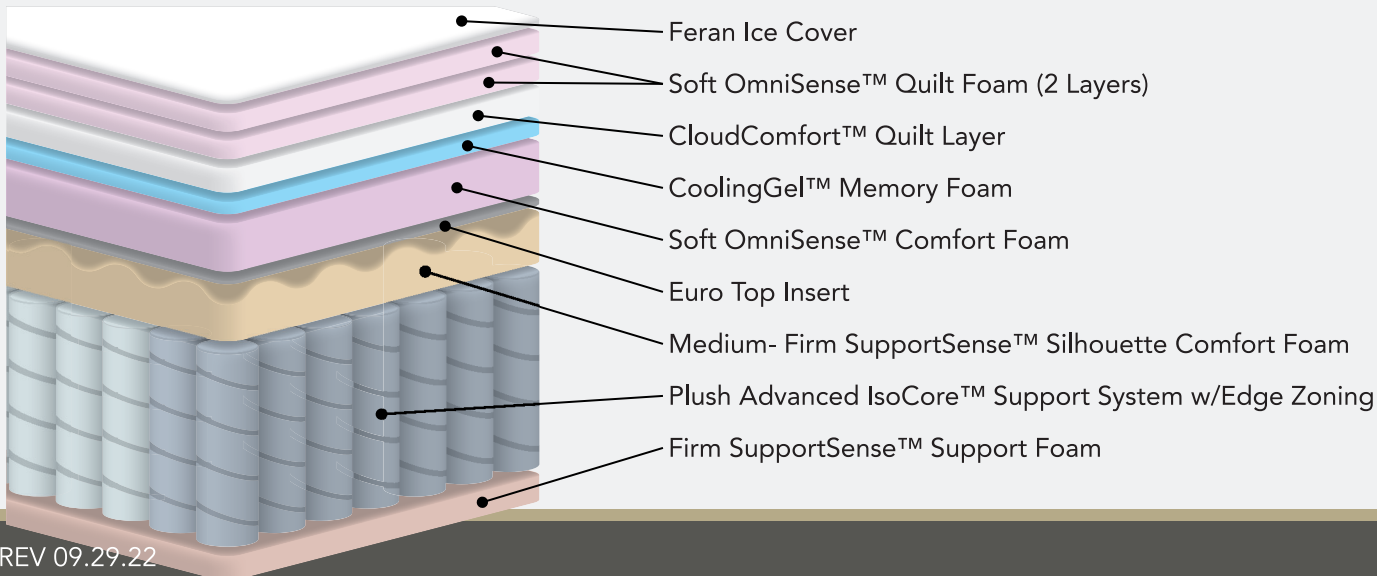

### Feran Ice Cover

- Enjoy a cool and dry sleep surface all-night long with advanced moisture-wicking Feran Ice Technology
- Featuring Anti-static and hydrophilic fabric properties that absorb moisture to provide a cooling effect
- Fabric soil releases properties also help maintain a clean and fresh mattress