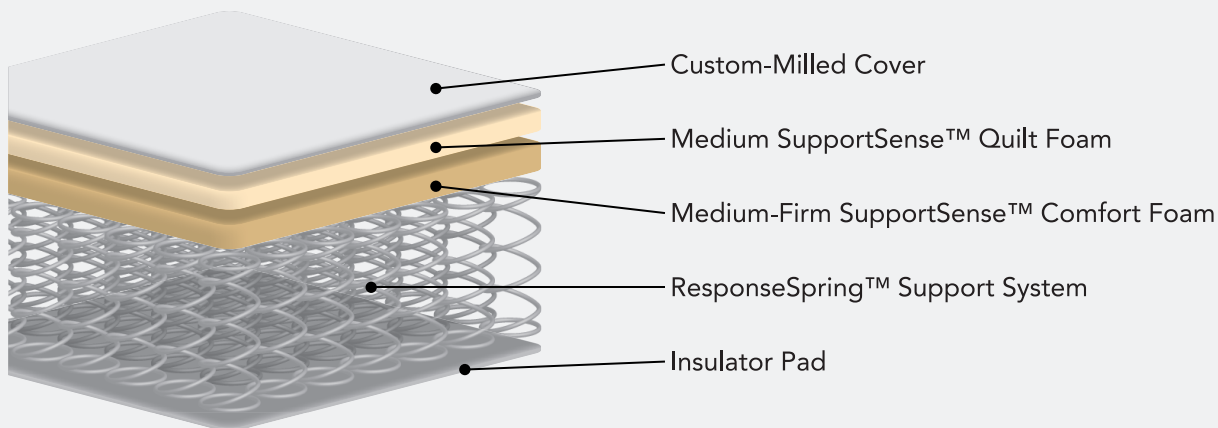

Crazy Quilt Spring

LUNESSENCE

Custom-Milled Fabrics and Quality Covers

- Custom-milled fabrics chosen for durability and comfort
- Dual quilted layers create cradling comfort, added pressure relief, and improved durability

SupportSense™ Foam

- Delivers a comfortable sleep surface with firm support
- Long-lasting and resistant to body impressions

ResponseSpring™ Support System

- Unique shape of sturdy offsetting coils provides consistent surface support edge-to-edge
- Open design improves airflow and temperature regulation

Always CertiPUR-US® Certified Foams

- Certified foams made without harmful chemicals

10 YEAR WARRANTY
1 FULL / 9 PRORATED

Profile:

7.5 Inch Profile

Comfort Feel:

Medium

Ideal For:

Side, Back & Stomach Sleepers