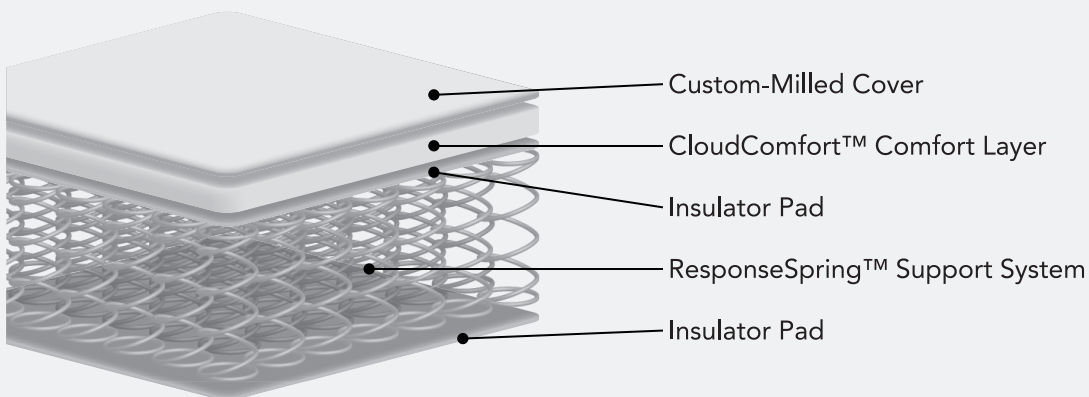

Custom-Milled Fabrics and Quality Covers

- Custom-milled fabrics chosen for durability and comfort
- Dual quilted layers create cradling comfort, added pressure relief, and improved durability

CloudComfort™ Layer

- Breathable, soft cloud like comfort layer provides cradling support

ResponseSpring™ Support System

- Unique shape of sturdy offsetting coils provides consistent surface support edge-to-edge
- Open design improves airflow and temperature regulation

Always CertiPUR-US® Certified Foams

- Certified foams made without harmful chemicals

10 YEAR WARRANTY
1 FULL / 9 PRORATED

Profile:

6.5 Inch Profile

Comfort Feel:

Firm

Ideal For:

Side & Back
Sleepers