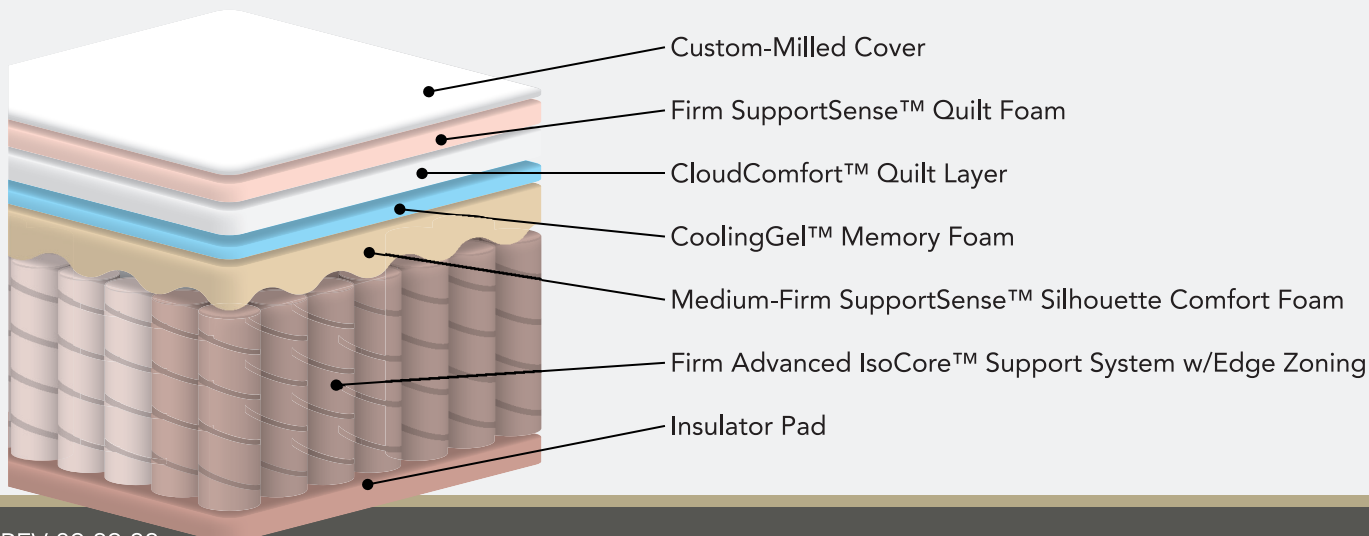

Introspection Firm

LUNESSENCE

Custom-Milled Fabrics and Quality Covers

- Custom-milled fabrics chosen for durability and comfort
- Dual quilted layers create cradling comfort, added pressure relief, and improved durability

SupportSense™ Foam

- Delivers a comfortable sleep surface with firm support
- Long-lasting and resistant to body impressions

CloudComfort™ Layer

- Breathable, soft cloud like comfort layer provides cradling support

CoolingGel™ Memory Foam

- Gel-Infused Memory Foam keeps you cool so you sleep better
- Self-contouring support and comfort

SupportSense™ Silhouette Foam

- Delivers a comfortable supportive sleep surface all-night with firm support
- Rolling peaks & valleys contour to the body—for pressure relief, improved spinal alignment and breathability for perfect temperature
- Works with other mattress layers to distribute weight more evenly as you move, reducing partner disturbance

Advanced IsoCore™ Support System with Edge Zoning

- Unique design ergonomically supports the body and reduces partner disturbance with zoned edge support for better stability and consistency
- Open design ensures airflow, breathability and efficient heat transfer

Always CertiPUR-US® Certified Foams

- Certified foams made without harmful chemicals

10 YEAR WARRANTY
NON-PRORATED

Profile:

12.5 Inch Profile

Comfort Feel:

Firm

Ideal For:

Side & Back
Sleepers

**Adjustable
Base Compatible**