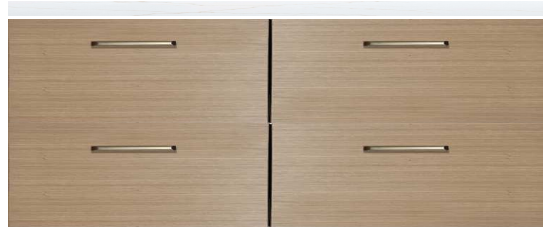

Master Bathroom Vanity

Oak - Frappe stain