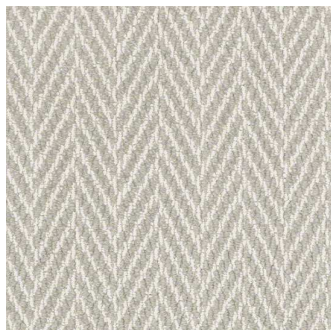

EUROFASE BEVELO

Bedroom Carpet:

ANDERSON TUFTEX CARBON-00518
<https://andersontuftex.com/carpet/details/only-natural-ii-zz010/carbon-00518>

Doors

Painted,
Light Grey

MASTER BATHROOM

VENHO VERDE

Floor