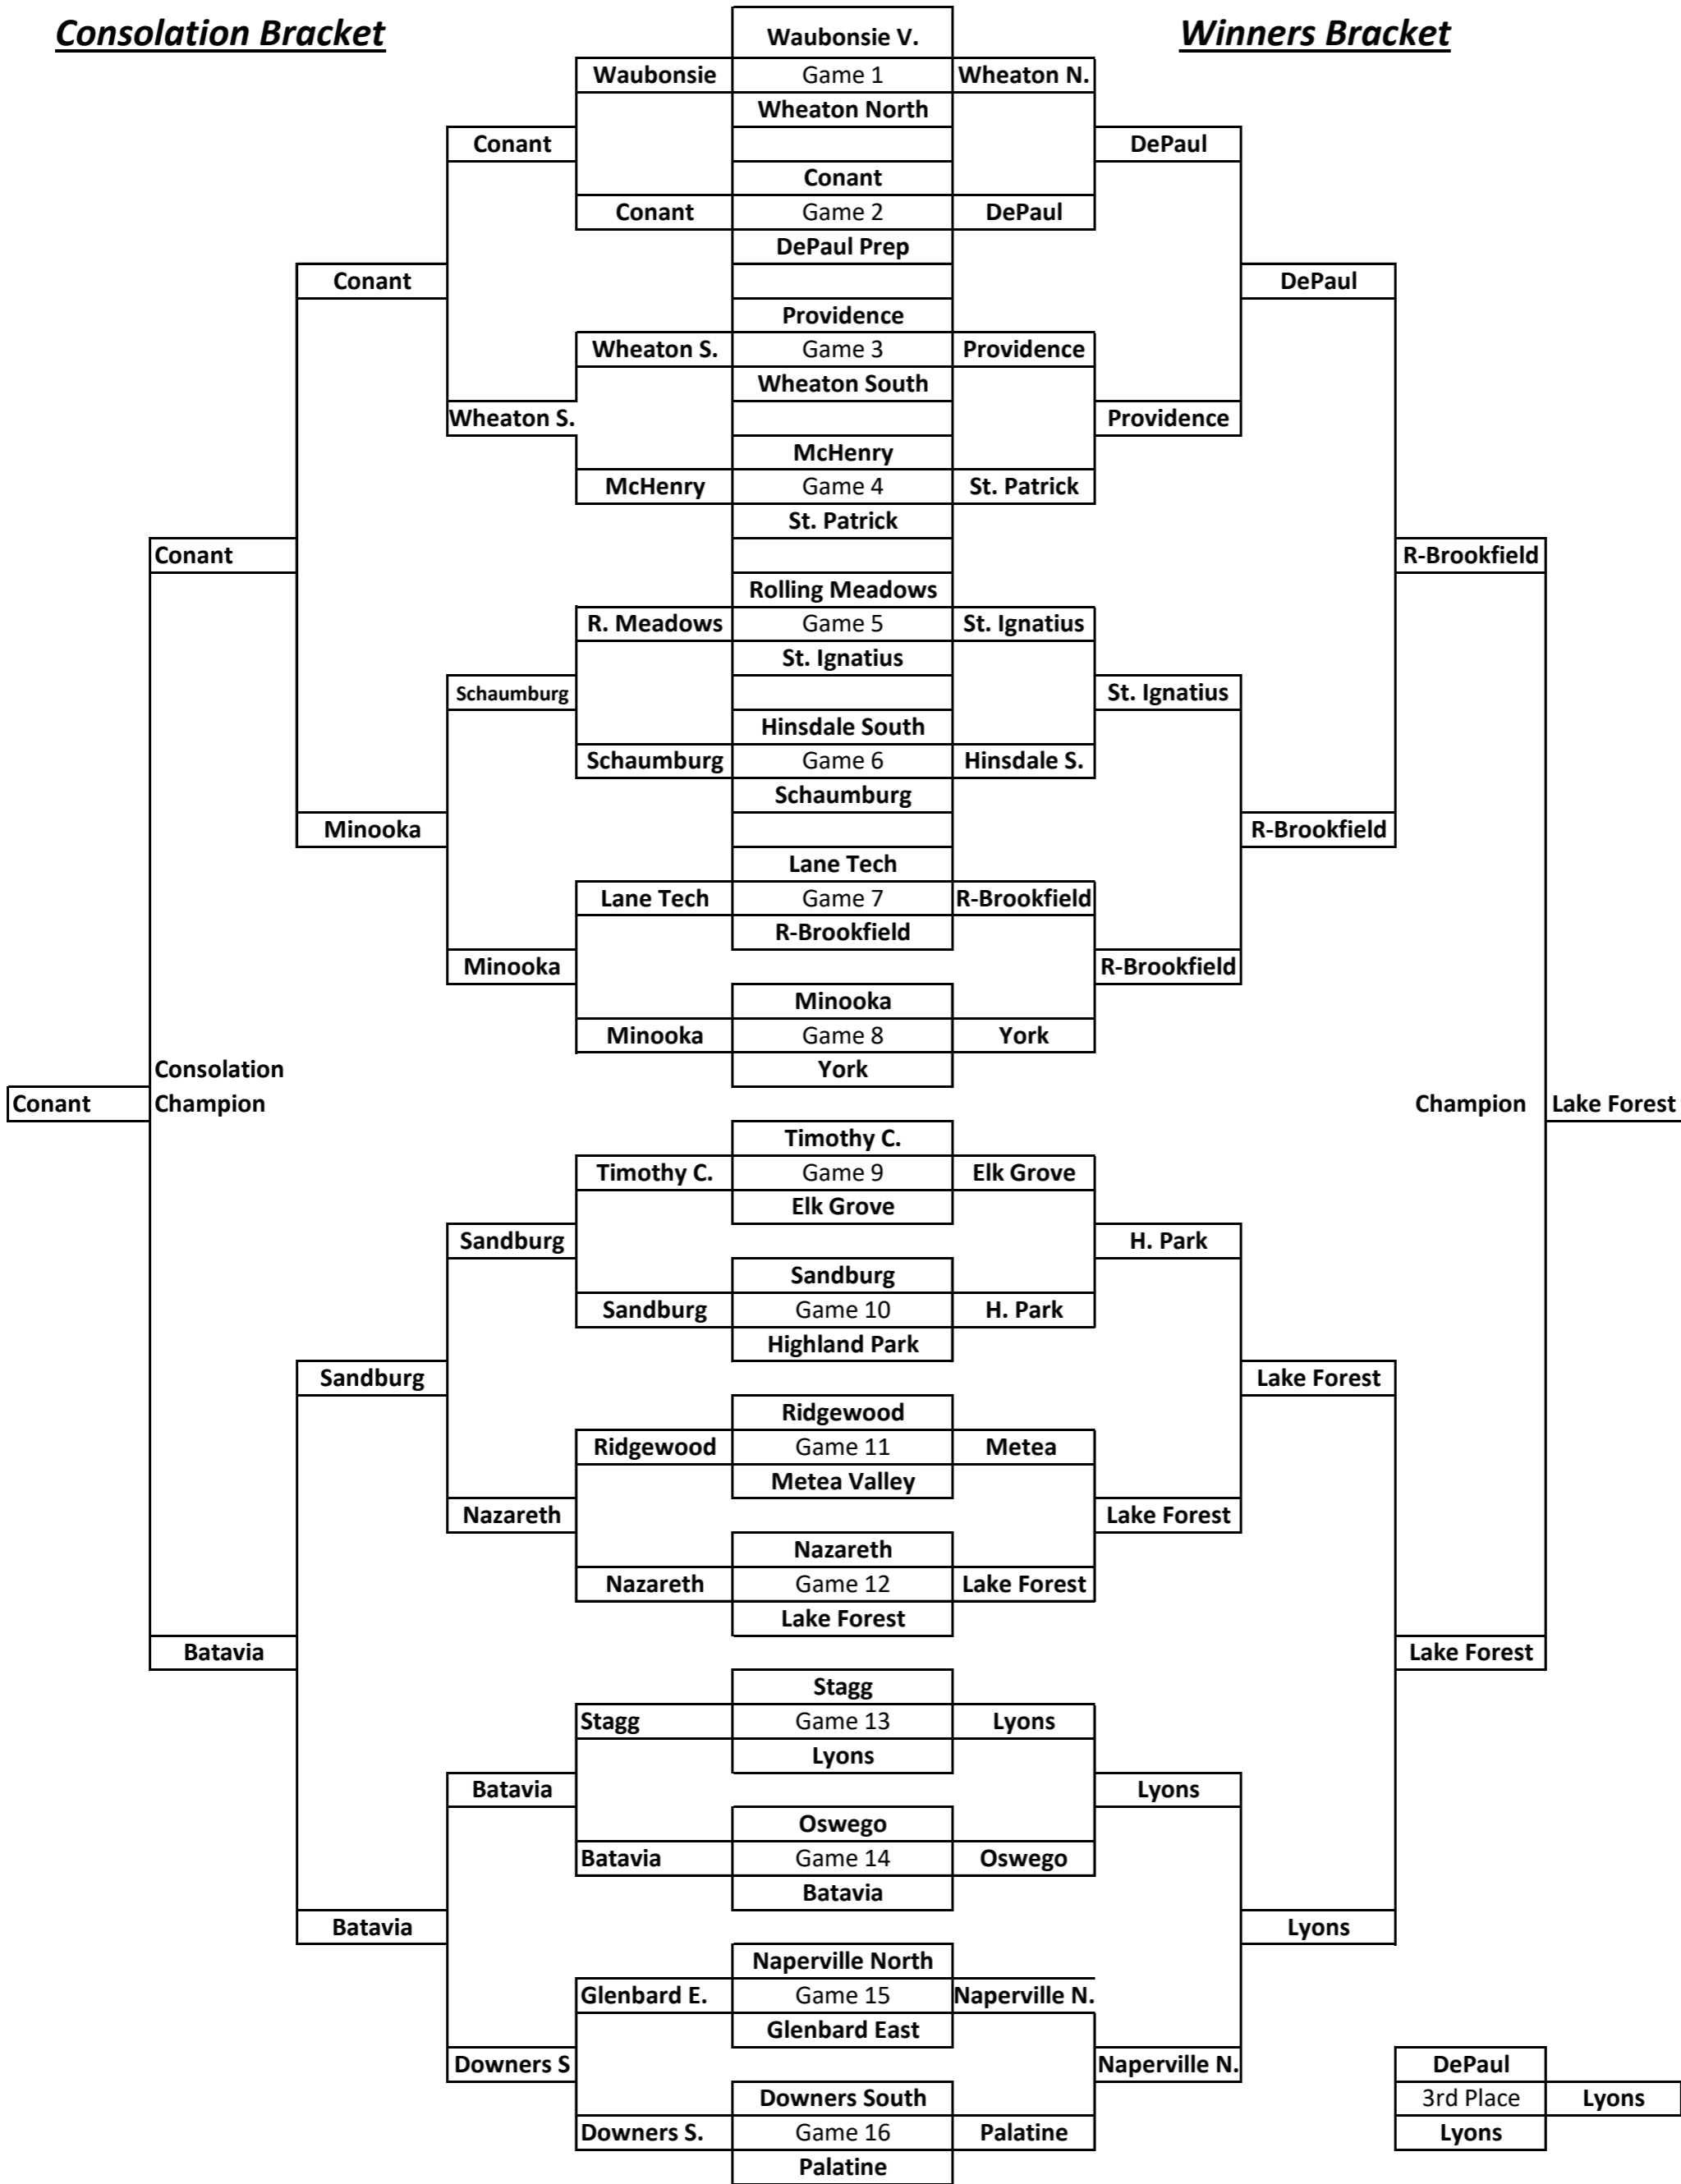

**41st Jack Tosh Holiday Classic  
December 26, 27, 29, 30, and 31**

**Consolation Bracket**

**Winners Bracket**

**30-Dec      29-Dec      30-Dec**

	LGM 17	
LGM 33	GM 33 8:30 AM	WGM 33
	LGM 18	
GM 49 8:30 AM SG		GM 53 11:30 AM SG
	LGM 19	
LGM 34	GM 34 10:00 AM	WGM 34
	LGM 20	
	LGM 25	
LGM 35	GM 35 9:00 AM	WGM 35
	LGM 26	
GM 50 9:00 AM CG		GM 54 1:00 PM SG
	LGM 27	
LGM 36	GM 36 10:30 AM	WGM 35
	LGM 28	

	LGM 21	
LGM 41	GM 41-3:00 PM S	WGM 41
	LGM 22	
GM 51 10:30 AM CG		GM 55 12:00 PM CG
	LGM 23	
LGM 42	GM 42 4:30 PM S	WGM 42
	LGM 24	
	LGM 29	
LGM 43	GM 43 6:00 PM S	WGM 43
	LGM 30	
GM 52 10:00 AM SG		GM 56 1:30 PM CG
	LGM 31	
LGM 44	GM 44 7:30 PM S	WGM 44
	LGM 32	

	LGM 37	
GM 57 3:00 PM SG		
	LGM 38	
	LGM 39	
GM 58 4:30 PM SG		
	LGM 40	
	LGM 45	
GM 59 3:30 PM CG		
	LGM 46	
	LGM 47	
GM 60 5:00 PM CG		
	LGM 48	