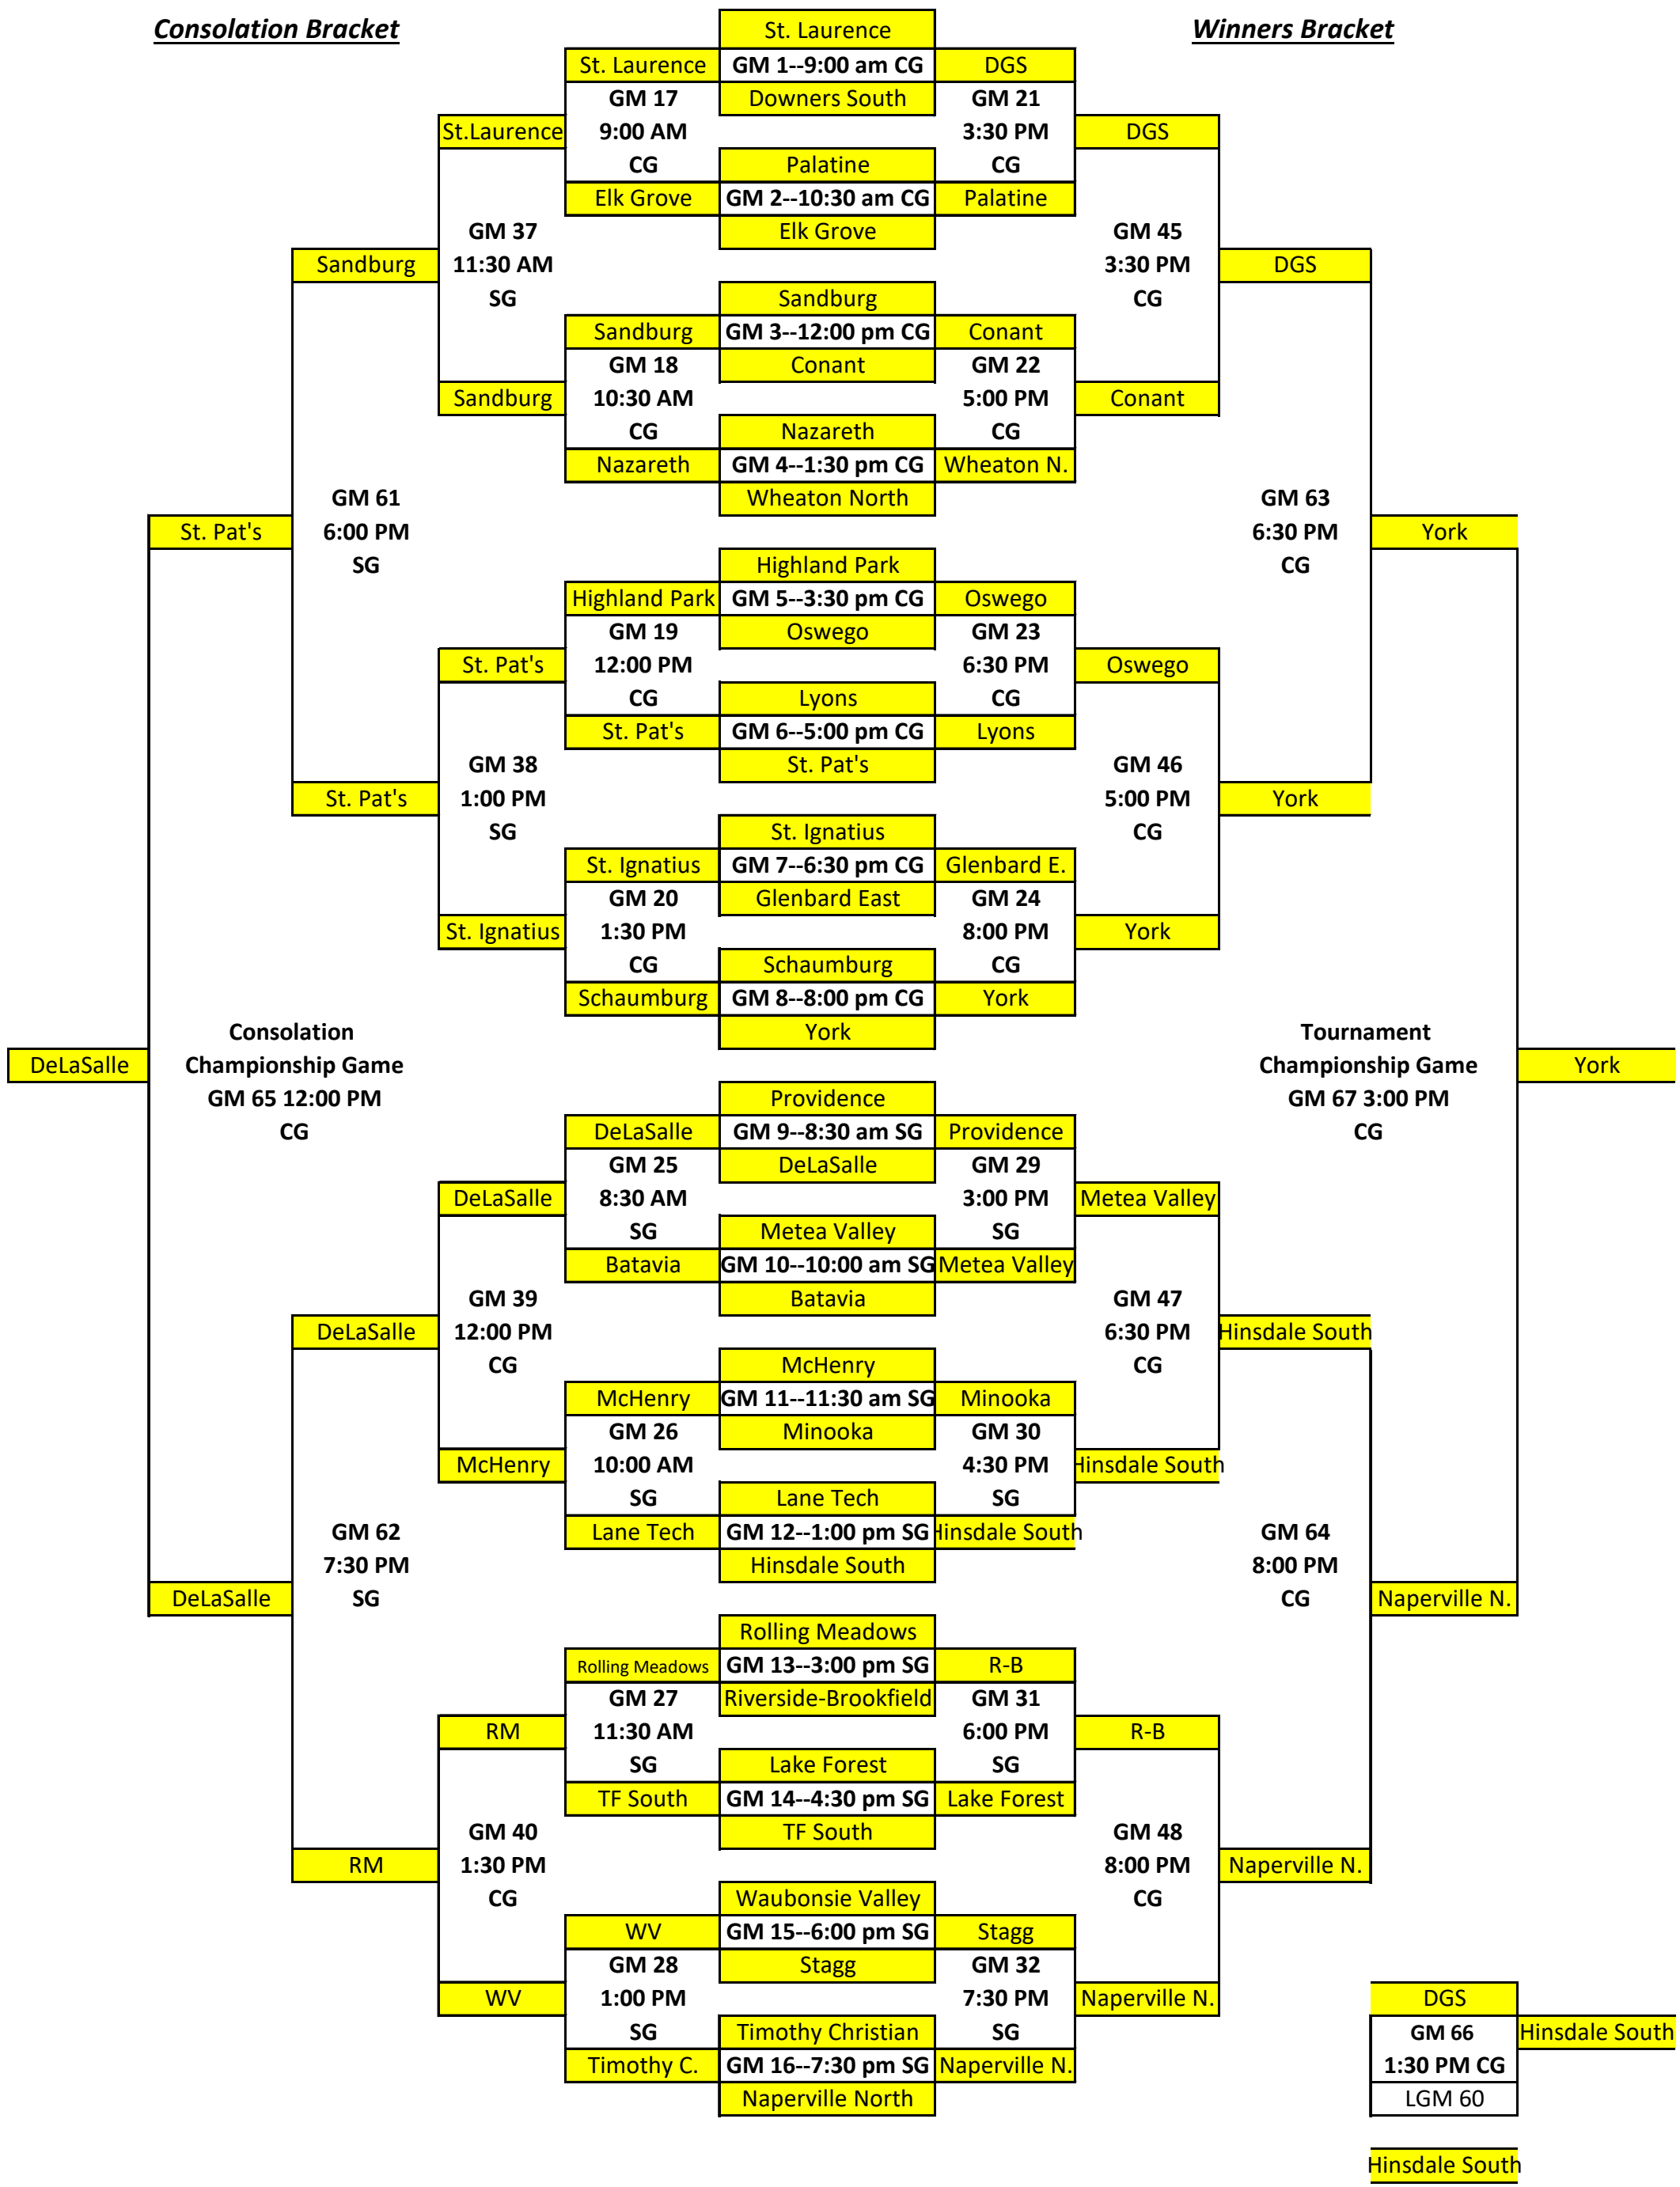

42nd Jack Tosh Holiday Classic

December 26, 28, 29, 30, and 31

31-Dec 30-Dec 29-Dec 28-Dec 26-Dec 28-Dec 29-Dec 30-Dec 31-Dec

Consolation Bracket

Winners Bracket

	30-Dec	29-Dec	30-Dec	
		Elk Gove		
	Nazareth	GM 33 8:30 AM SG	Elk Gove	
Schaumburg	GM 49 8:30 AM SG	Nazareth	GM 53 11:30 AM SG	Elk Gove
		Highland Park		
	Schaumburg	GM 34 10:00 AM SG	Highland Park	
		Schaumburg		

		Batavia		
	Lane Tech	GM 35 9:00 AM CG	Batavia	
Timothy Christian	GM 50 9:00 AM CG	Lane Tech	GM 54 1:00 PM SG	TF South
		TF South		
Timothy Christian		GM 36 10:30 AM CG	TF South	
		Timothy Christian		